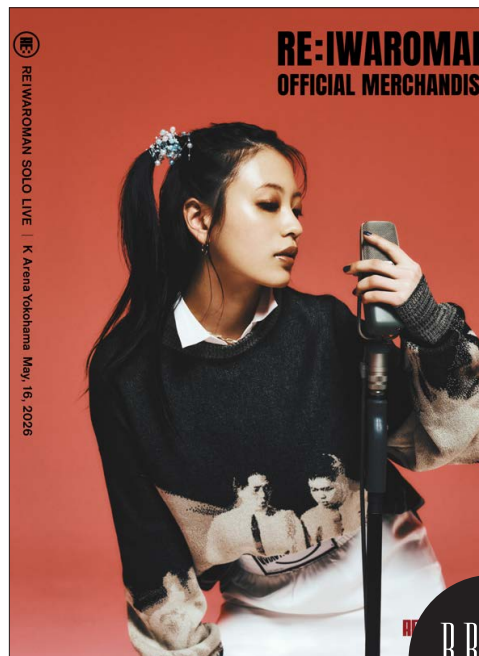

Kureha

紅巴

BRAVO MODELS

Height 163 Bust 81 Waist 58 Hips 78 Shoe 24.5 Eyes Dk. Brown Hair Black

HILLSIDE TERRACE H-301 18-17 SARUGAKUCHO SHIBUYA TOKYO 150-0033 JAPAN
PHONE 03.3463.9090 / FAX 03.3463.9901
WWW.BRAVOMODELS.NET