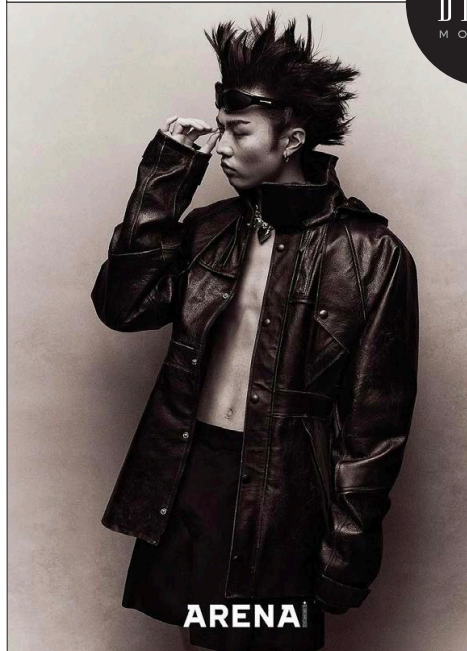

Ryo

渡部 亮

BRAVO MODELS

Height 189 Chest 89 Waist 69 Hips 91 Shoe 28 Eyes brown Hair blak

HILLSIDE TERRACE H-301 18-17 SARUGAKUCHO SHIBUYA TOKYO 150-0033 JAPAN
PHONE 03.3463.9090 / FAX 03.3463.9901
WWW.BRAVOMODELS.NET

SEINA

聖名

BRAVO MODELS

Height 187 Chest 81 Waist 68 Hips 90 Shoe 27.5 Eyes black Hair Black

FENDI

BRAVO
MODELS

ARENA

HILLSIDE TERRACE H-301 18-17 SARUGAKUCHO SHIBUYA TOKYO 150-0033 JAPAN
PHONE 03.3463.9090 / FAX 03.3463.9901
WWW.BRAVOMODELS.NET