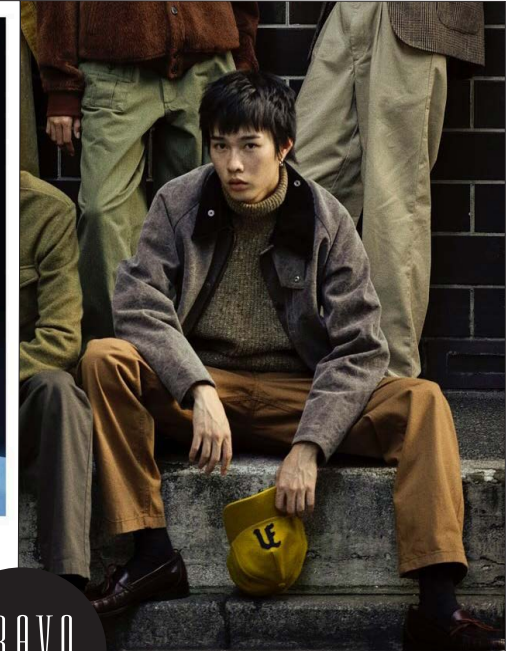

SEINA

聖名

BRAVO MODELS

Height 187 Chest 81 Waist 68 Hips 90 Shoe 27.5 Eyes black Hair Black

FENDI

ARENA

HILLSIDE TERRACE H-301 18-17 SARUGAKUCHO SHIBUYA TOKYO 150-0033 JAPAN
PHONE 03.3463.9090 / FAX 03.3463.9901
WWW.BRAVOMODELS.NET