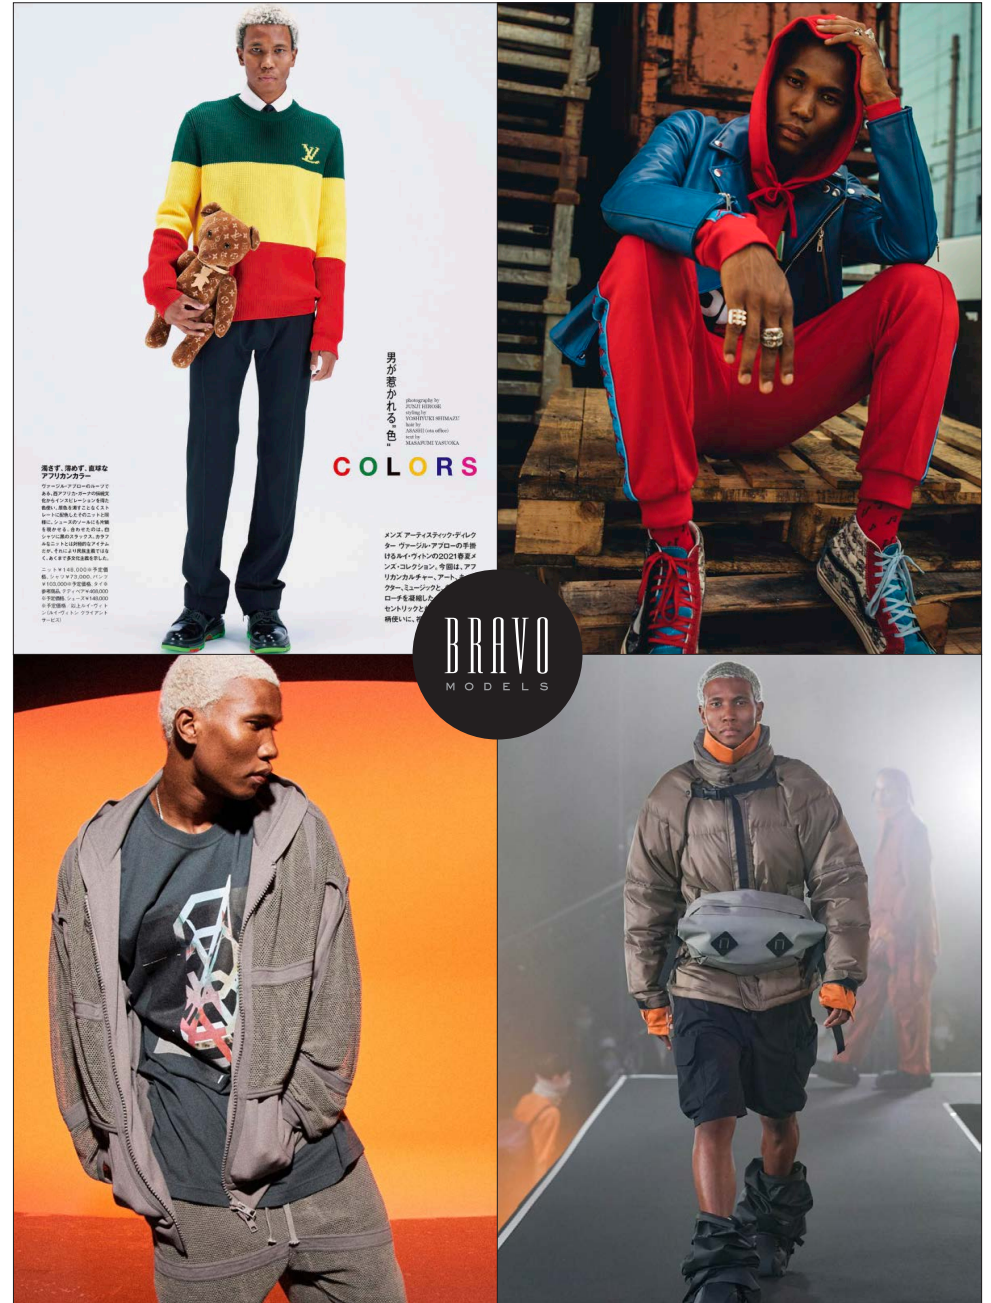

男が
着られる
色
COLORS

HILLSIDE TERRACE H-301 18-17 SARUGAKUCHO SHIBUYA TOKYO 150-0033 JAPAN
PHONE 03.3463.9090 / FAX 03.3463.9901
WWW.BRAVOMODELS.NET