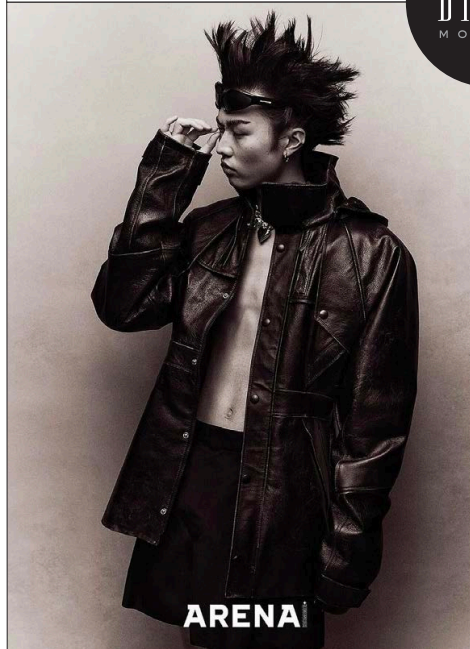

Yudai

立石雄大

BRAVO MODELS

Height 185 Chest 91 Waist 70 Hips 89 Shoe 28 Eyes Brown Hair Black

BRAVO
MODELS

HILLSIDE TERRACE H-301 18-17 SARUGAKUCHO SHIBUYA TOKYO 150-0033 JAPAN
PHONE 03.3463.9090 / FAX 03.3463.9901
WWW.BRAVOMODELS.NET

Ryo

渡部 亮

BRAVO MODELS

Height 189 Chest 89 Waist 69 Hips 91 Shoe 28 Eyes brown Hair blak

HILLSIDE TERRACE H-301 18-17 SARUGAKUCHO SHIBUYA TOKYO 150-0033 JAPAN
PHONE 03.3463.9090 / FAX 03.3463.9901
WWW.BRAVOMODELS.NET

SEINA

聖名

BRAVO MODELS

Height 187 Chest 81 Waist 68 Hips 90 Shoe 27.5 Eyes black Hair Black

FENDI

ARENA

HILLSIDE TERRACE H-301 18-17 SARUGAKUCHO SHIBUYA TOKYO 150-0033 JAPAN
PHONE 03.3463.9090 / FAX 03.3463.9901
WWW.BRAVOMODELS.NET

Kennedy

BRAVO MODELS

Height 184 Chest 96 Waist 79 Hips 94 Shoe 28.5 - 29 Eyes Black Hair Black

HILLSIDE TERRACE H-301 18-17 SARUGAKUCHO SHIBUYA TOKYO 150-0033 JAPAN
 PHONE 03.3463.9090 / FAX 03.3463.9901
 WWW.BRAVOMODELS.NET