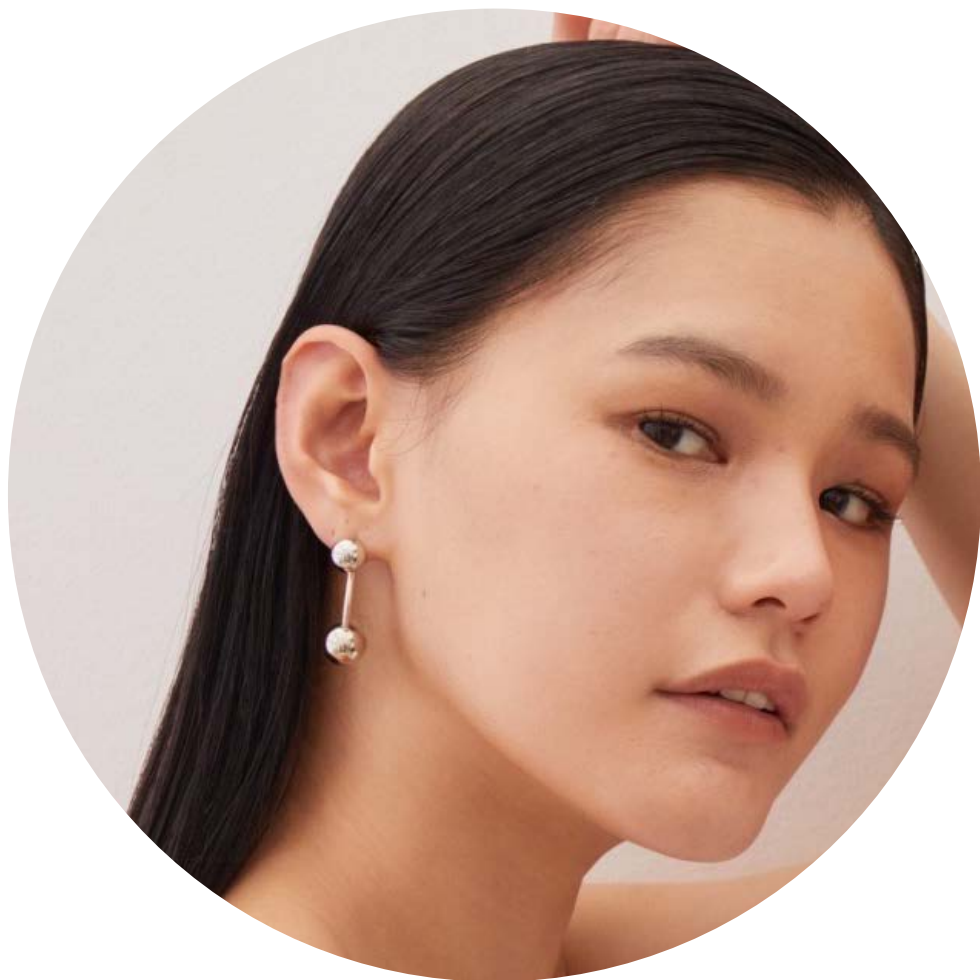

Sen Zhao

BRAVO MODELS

Height 177 Bust 80 Waist 60 Hips 89 Shoe 25 Eyes Brown Hair Black

BRAVO
MODELS

DAYIN STUDIO
VIDEO PRODUCER
PHOTOGRAPHY
CAMPAIGN DIRECTOR

HILLSIDE TERRACE H-301 18-17 SARUGAKUCHO SHIBUYA TOKYO 150-0033 JAPAN
PHONE 03.3463.9090 / FAX 03.3463.9901
WWW.BRAVOMODELS.NET