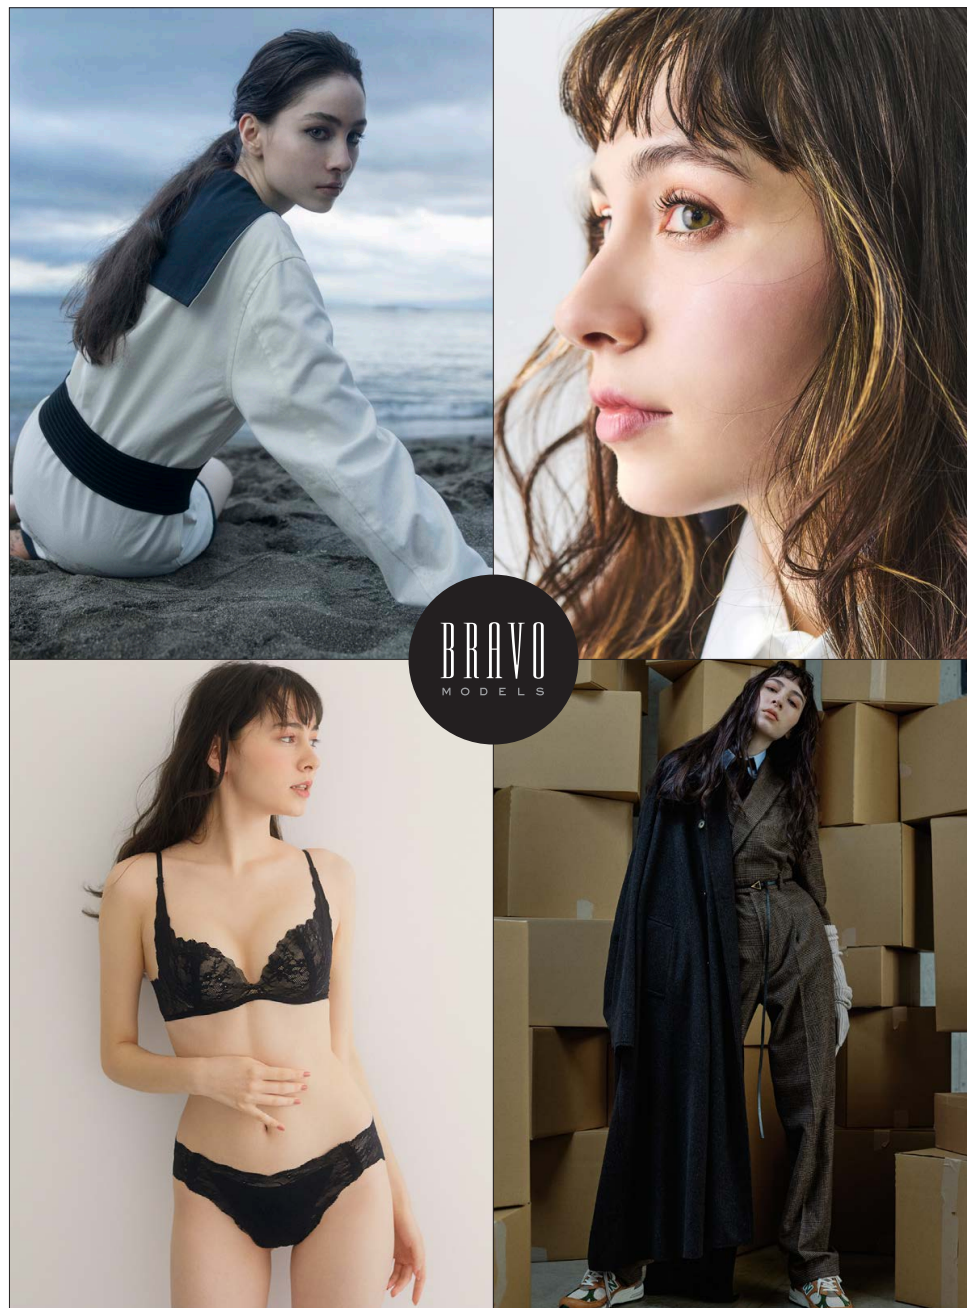

Sally Takahashi

高橋 彩里

BRAVO MODELS

Height 176 Bust 82 Waist 59 Hips 89 Shoe 26.0 Eyes Dk.Brown Hair Dk.Brown

HILLSIDE TERRACE H-301 18-17 SARUGAKUCHO SHIBUYA TOKYO 150-0033 JAPAN
PHONE 03.3463.9090 / FAX 03.3463.9901
WWW.BRAVOMODELS.NET

NOELLE

ノエル

BRAVO MODELS

Height 175 Bust 83 Waist 60 Hips 89 Shoe 24.5 Eyes Hazel Hair Dk Brown

HILLSIDE TERRACE H-301 18-17 SARUGAKUCHO SHIBUYA TOKYO 150-0033 JAPAN
PHONE 03.3463.9090 / FAX 03.3463.9901
WWW.BRAVOMODELS.NET

Momoko Kawakita

河北桃子

BRAVO MODELS

Height 173 Bust 78 Waist 58 Hips 88 Shoe 25.5-26 Eyes Black Hair Black

Presented by
BRAVO CREATIVE

LIBERTY

MAGAZINE

2022
Issue
01