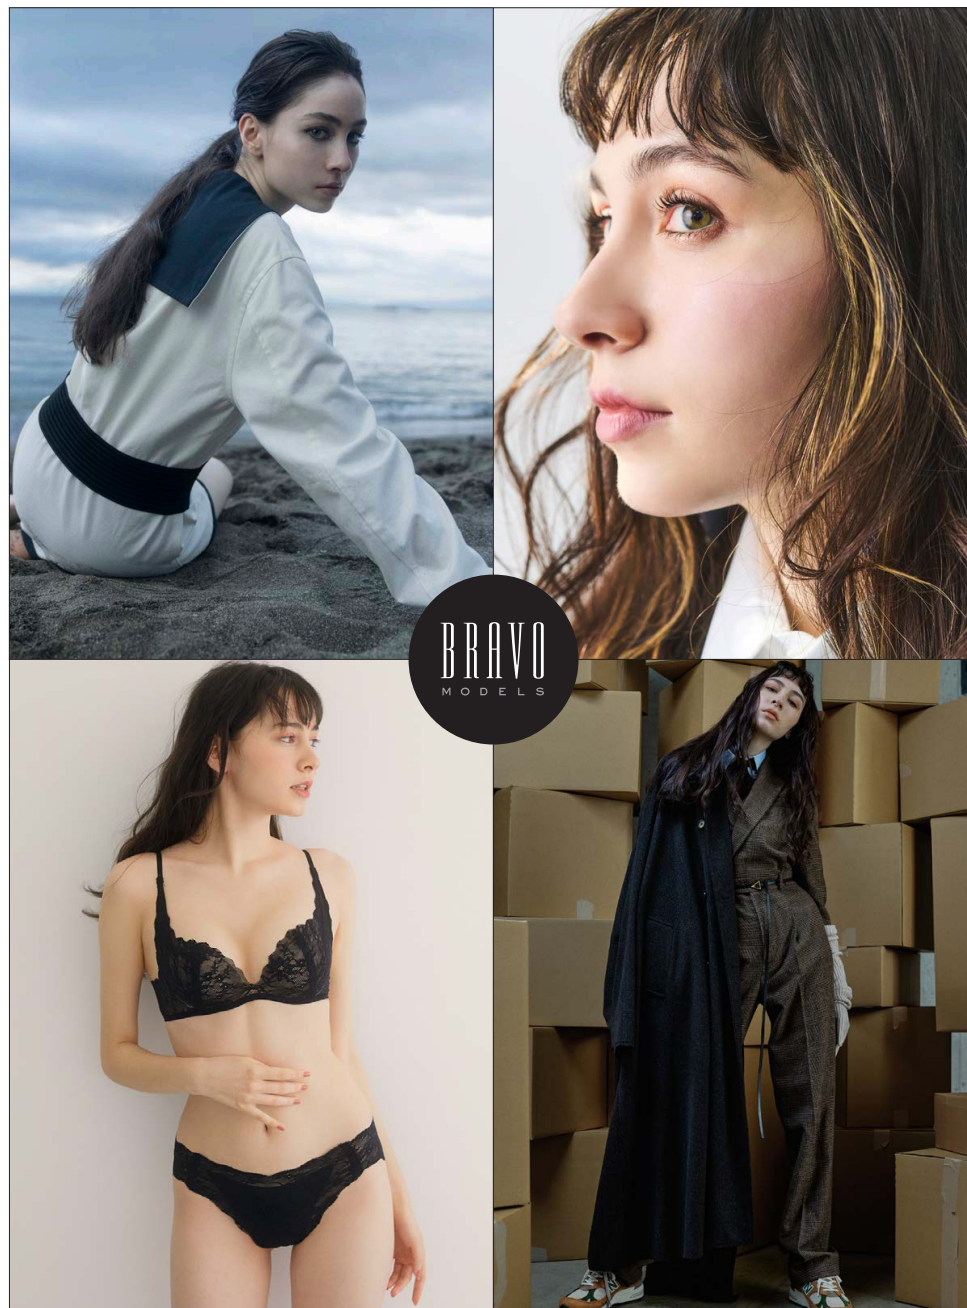

HILLSIDE TERRACE H-301 18-17 SARUGAKUCHO SHIBUYA TOKYO 150-0033 JAPAN
PHONE 03.3463.9090 / FAX 03.3463.9901
WWW.BRAVOMODELS.NET