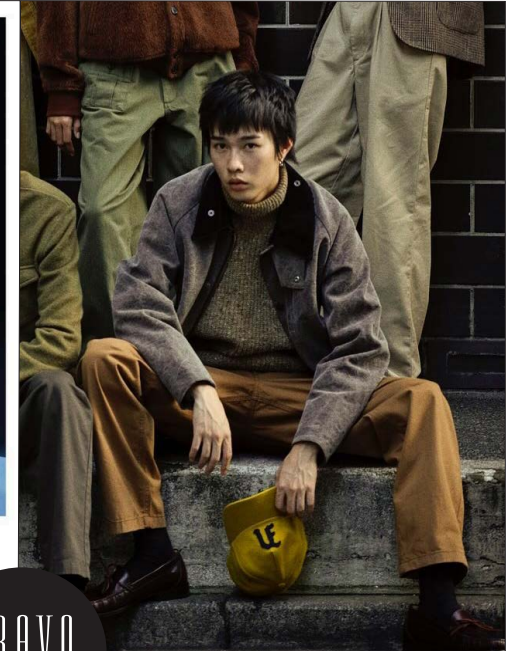

Ryo

渡部 亮

BRAVO MODELS

Height 189 Chest 89 Waist 69 Hips 91 Shoe 28 Eyes brown Hair blak

HILLSIDE TERRACE H-301 18-17 SARUGAKUCHO SHIBUYA TOKYO 150-0033 JAPAN  
PHONE 03.3463.9090 / FAX 03.3463.9901  
WWW.BRAVOMODELS.NET

SEINA

聖名

BRAVO MODELS

Height 187 Chest 81 Waist 68 Hips 90 Shoe 27.5 Eyes black Hair Black

FENDI

ARENA

HILLSIDE TERRACE H-301 18-17 SARUGAKUCHO SHIBUYA TOKYO 150-0033 JAPAN  
PHONE 03.3463.9090 / FAX 03.3463.9901  
WWW.BRAVOMODELS.NET

# Kennedy

BRAVO MODELS

Height 184 Chest 96 Waist 79 Hips 94 Shoe 28.5 - 29 Eyes Black Hair Black

HILLSIDE TERRACE H-301 18-17 SARUGAKUCHO SHIBUYA TOKYO 150-0033 JAPAN  
 PHONE 03.3463.9090 / FAX 03.3463.9901  
 WWW.BRAVOMODELS.NET