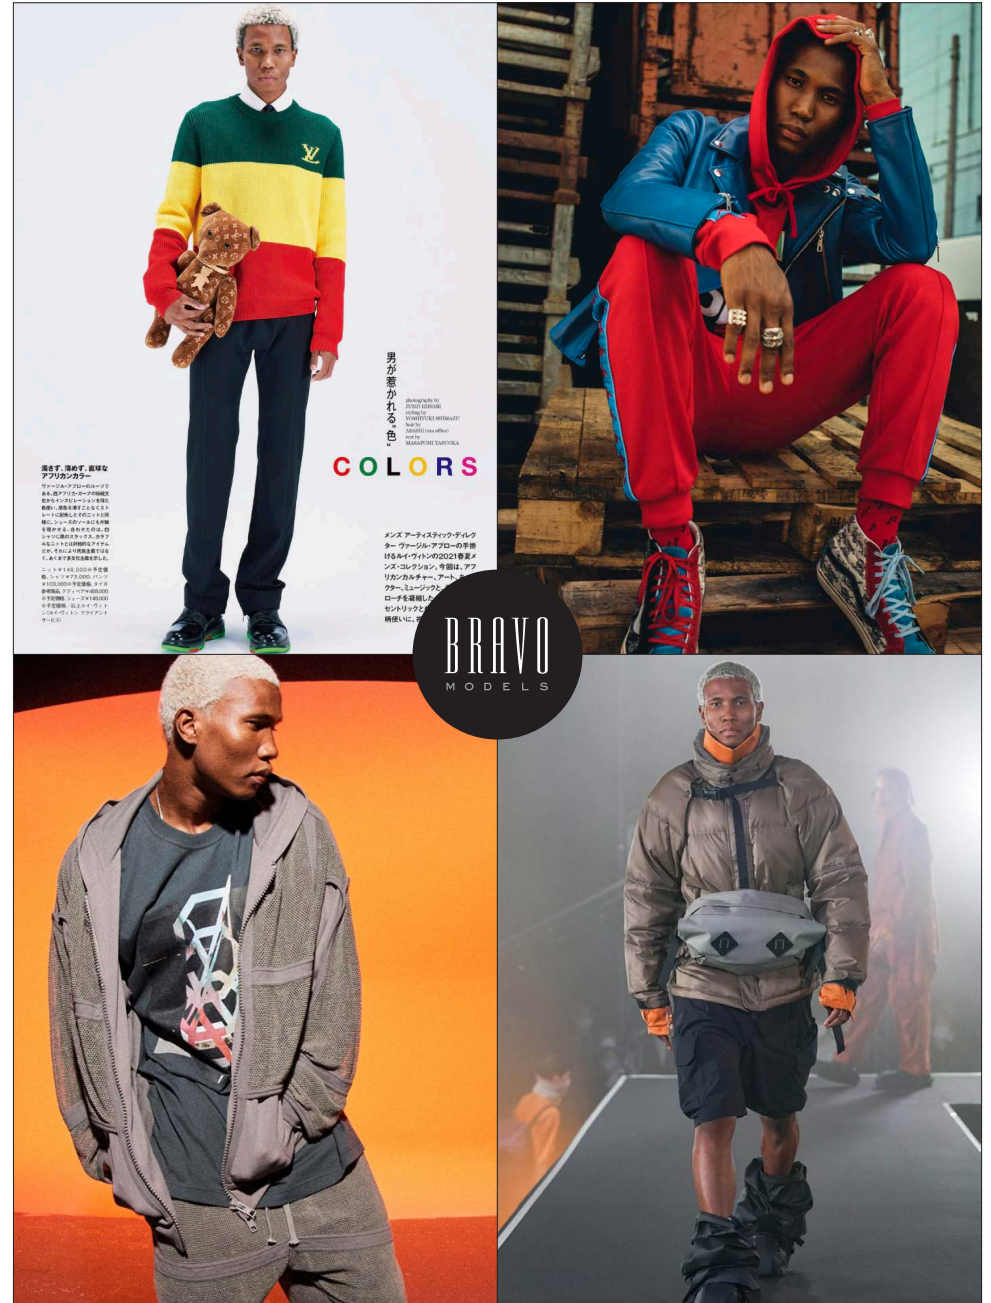

HILLSIDE TERRACE H-301 18-17 SARUGAKUCHO SHIBUYA TOKYO 150-0033 JAPAN
PHONE 03.3463.9090 / FAX 03.3463.9901
WWW.BRAVOMODELS.NET