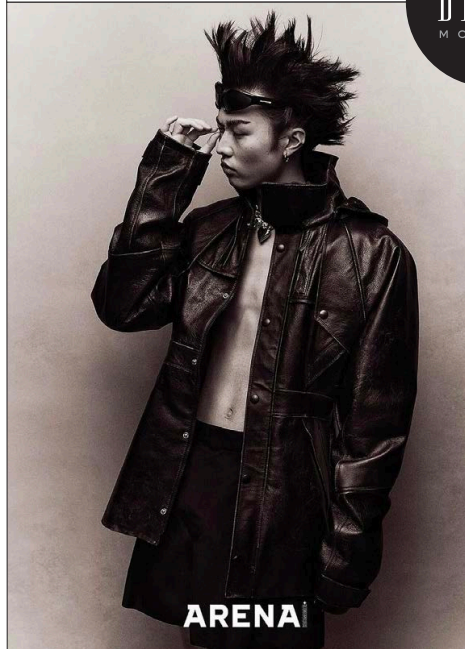

Ryo

渡部 亮

BRAVO MODELS

Height 189 Chest 89 Waist 69 Hips 91 Shoe 28 Eyes brown Hair blak

HILLSIDE TERRACE H-301 18-17 SARUGAKUCHO SHIBUYA TOKYO 150-0033 JAPAN  
PHONE 03.3463.9090 / FAX 03.3463.9901  
WWW.BRAVOMODELS.NET

SEINA

聖名

BRAVO MODELS

Height 187 Chest 81 Waist 68 Hips 90 Shoe 27.5 Eyes black Hair Black

FENDI

ARENA

HILLSIDE TERRACE H-301 18-17 SARUGAKUCHO SHIBUYA TOKYO 150-0033 JAPAN  
PHONE 03.3463.9090 / FAX 03.3463.9901  
WWW.BRAVOMODELS.NET

# Kennedy

BRAVO MODELS

Height 184 Chest 96 Waist 79 Hips 94 Shoe 28.5 - 29 Eyes Black Hair Black

HILLSIDE TERRACE H-301 18-17 SARUGAKUCHO SHIBUYA TOKYO 150-0033 JAPAN  
 PHONE 03.3463.9090 / FAX 03.3463.9901  
 WWW.BRAVOMODELS.NET

SHUSAKU

西浦 周作

BRAVO MODELS

Height 185 Chest 87.5 Waist 73 Hips 93 Shoe 28 Eyes Black Hair Black

HILLSIDE TERRACE H-301 18-17 SARUGAKUCHO SHIBUYA TOKYO 150-0033 JAPAN  
 PHONE 03.3463.9090 / FAX 03.3463.9901  
 WWW.BRAVOMODELS.NET