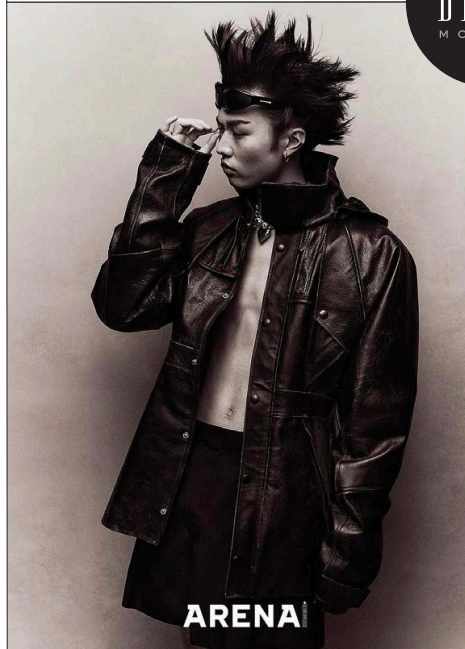

Ryo

渡部 亮

BRAVO MODELS

Height 189 Chest 89 Waist 69 Hips 91 Shoe 28 Eyes brown Hair blak

HILLSIDE TERRACE H-301 18-17 SARUGAKUCHO SHIBUYA TOKYO 150-0033 JAPAN
PHONE 03.3463.9090 / FAX 03.3463.9901
WWW.BRAVOMODELS.NET

SEINA

聖名

BRAVO MODELS

Height 187 Chest 81 Waist 68 Hips 90 Shoe 27.5 Eyes black Hair Black

FENDI

BRAVO
MODELS

ARENA

HILLSIDE TERRACE H-301 18-17 SARUGAKUCHO SHIBUYA TOKYO 150-0033 JAPAN
PHONE 03.3463.9090 / FAX 03.3463.9901
WWW.BRAVOMODELS.NET

Kennedy

BRAVO MODELS

Height 184 Chest 96 Waist 79 Hips 94 Shoe 28.5 - 29 Eyes Black Hair Black

HILLSIDE TERRACE H-301 18-17 SARUGAKUCHO SHIBUYA TOKYO 150-0033 JAPAN
 PHONE 03.3463.9090 / FAX 03.3463.9901
 WWW.BRAVOMODELS.NET

SHUSAKU

西浦 周作

BRAVO MODELS

Height 185 Chest 87.5 Waist 73 Hips 93 Shoe 28 Eyes Black Hair Black

HILLSIDE TERRACE H-301 18-17 SARUGAKUCHO SHIBUYA TOKYO 150-0033 JAPAN
 PHONE 03.3463.9090 / FAX 03.3463.9901
 WWW.BRAVOMODELS.NET