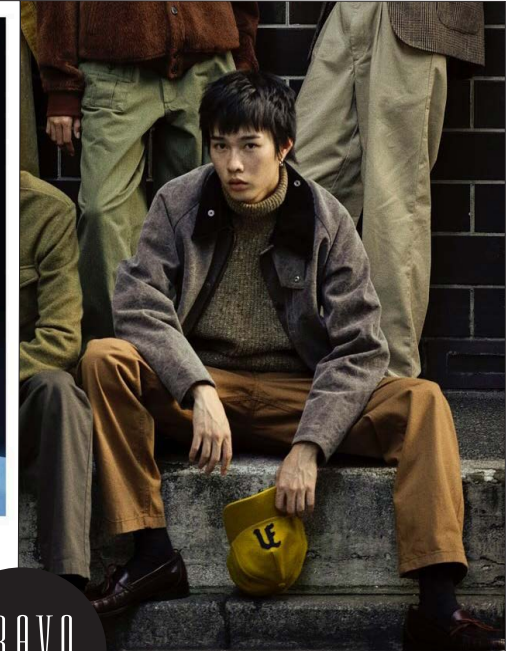

SEINA

聖名

BRAVO MODELS

Height 187 Chest 81 Waist 68 Hips 90 Shoe 27.5 Eyes black Hair Black

FENDI

BRAVO
MODELS

ARENA

HILLSIDE TERRACE H-301 18-17 SARUGAKUCHO SHIBUYA TOKYO 150-0033 JAPAN
PHONE 03.3463.9090 / FAX 03.3463.9901
WWW.BRAVOMODELS.NET