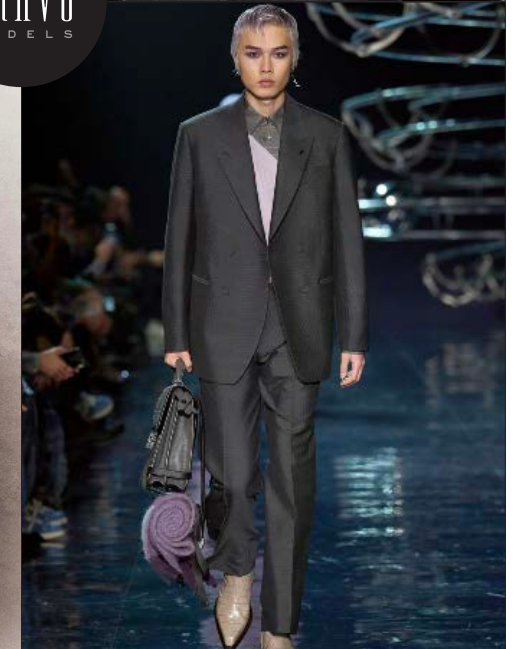

**SEINA**

聖名

BRAVO MODELS

Height 187 Chest 81 Waist 68 Hips 90 Shoe 27.5 Eyes black Hair Black

**FENDI**

**BRAVO**  
MODELS

**ARENA**

HILLSIDE TERRACE H-301 18-17 SARUGAKUCHO SHIBUYA TOKYO 150-0033 JAPAN  
PHONE 03.3463.9090 / FAX 03.3463.9901  
WWW.BRAVOMODELS.NET