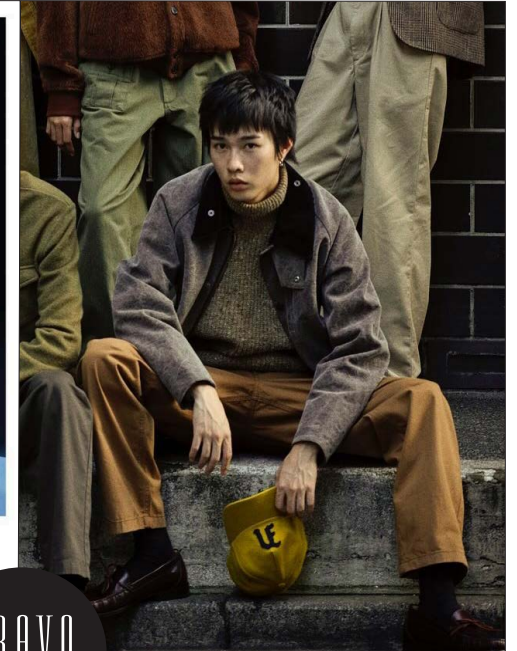

**SEINA**

聖名

BRAVO MODELS

Height 187 Chest 81 Waist 68 Hips 90 Shoe 27.5 Eyes black Hair Black

**FENDI**

**BRAVO**  
MODELS

**ARENA**

HILLSIDE TERRACE H-301 18-17 SARUGAKUCHO SHIBUYA TOKYO 150-0033 JAPAN  
PHONE 03.3463.9090 / FAX 03.3463.9901  
WWW.BRAVOMODELS.NET