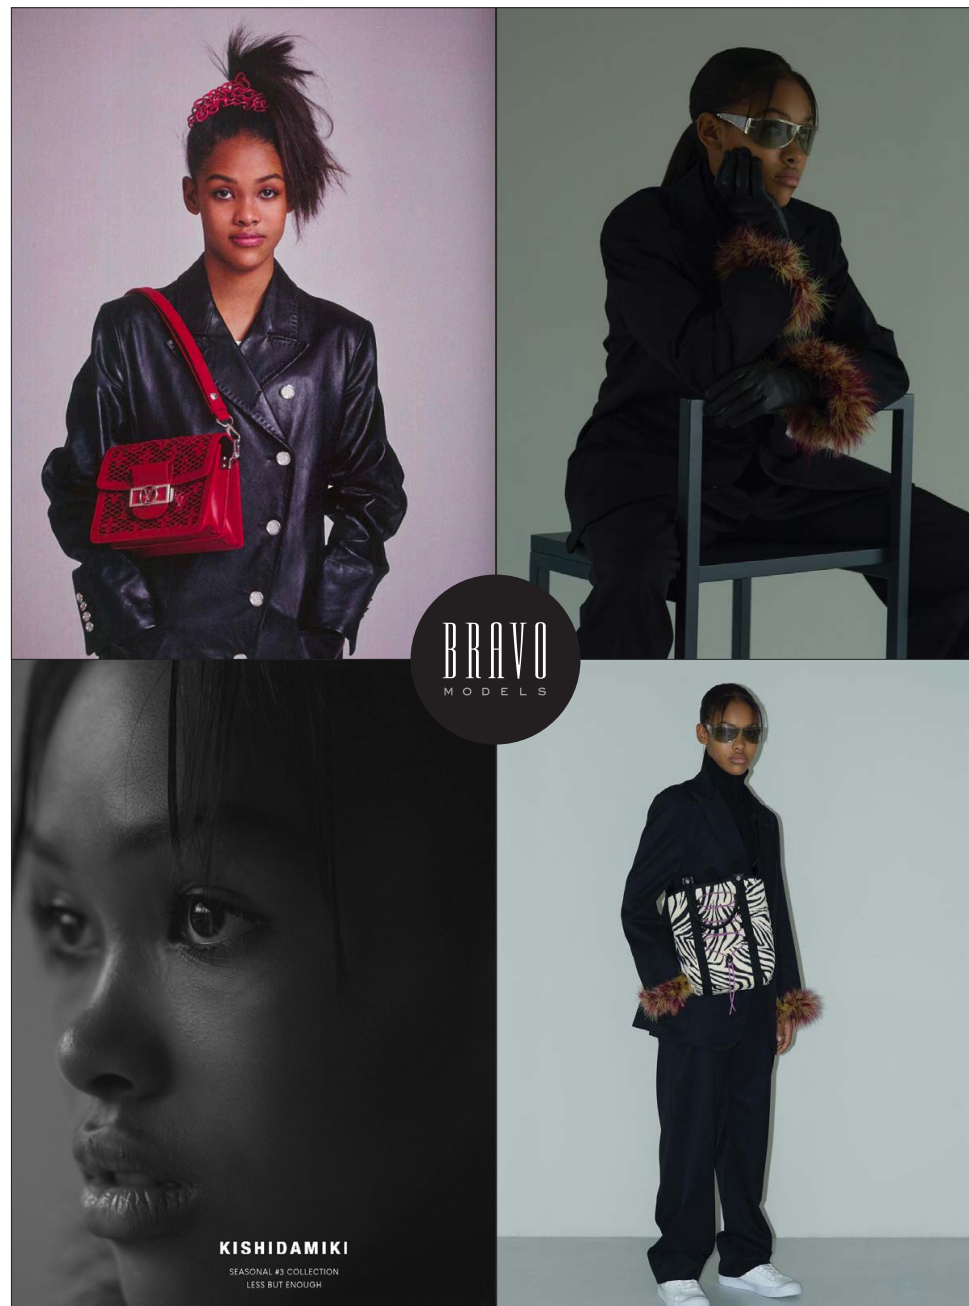

Senping  
芋平

BRAVO MODELS

Height 175 Bust 75 Waist 59 Hips 89 Shoe 24 Eyes Dk Brown Hair Black

Knitted cardigan, top,  
and slugs sacal. Earrings

HILLSIDE TERRACE H-301 18-17 SARUGAKUCHO SHIBUYA TOKYO 150-0033 JAPAN  
PHONE 03.3463.9090 / FAX 03.3463.9901  
WWW.BRAVOMODELS.NET

LINA EDGECOMBE

エジコム 梨奈

BRAVO MODELS

Height 170 Bust 80 Waist 60 Hips 85 Shoe 25.5 - 26.0 Eyes Dk.Brown Hair

KISHIDAMIKI

SEASONAL #3 COLLECTION  
LESS BUT ENOUGH

HILLSIDE TERRACE H-301 18-17 SARUGAKUCHO SHIBUYA TOKYO 150-0033 JAPAN  
PHONE 03.3463.9090 / FAX 03.3463.9901  
WWW.BRAVOMODELS.NET