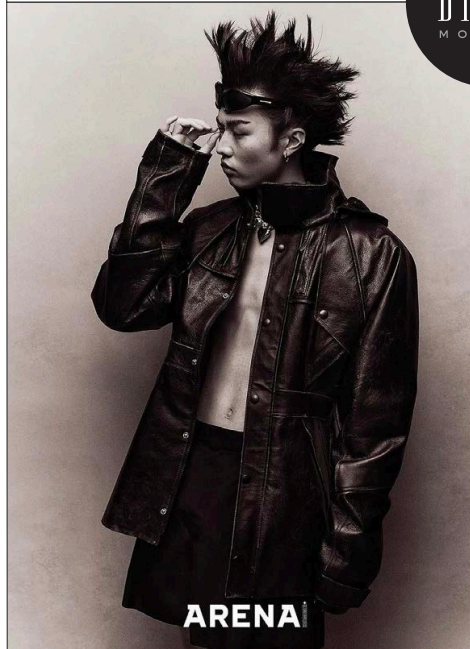

**SEINA**

聖名

BRAVO MODELS

Height 187 Chest 81 Waist 68 Hips 90 Shoe 27.5 Eyes black Hair Black

**FENDI**

**BRAVO**  
MODELS

**ARENA**

HILLSIDE TERRACE H-301 18-17 SARUGAKUCHO SHIBUYA TOKYO 150-0033 JAPAN  
PHONE 03.3463.9090 / FAX 03.3463.9901  
WWW.BRAVOMODELS.NET