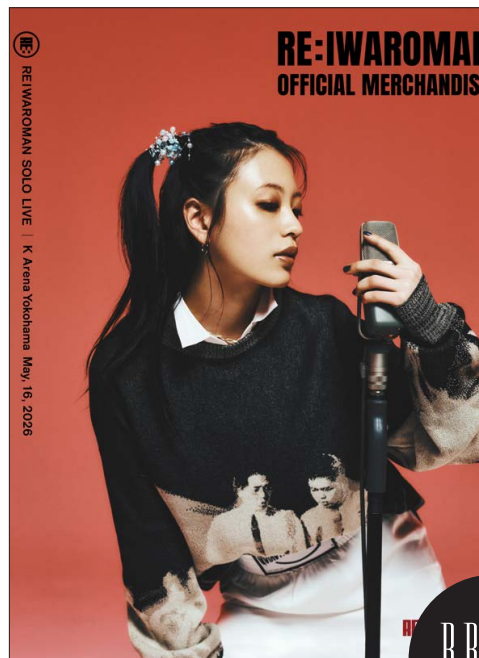

Kureha

紅巴

BRAVO MODELS

Height 163 Bust 81 Waist 58 Hips 78 Shoe 24.5 Eyes Dk. Brown Hair Black

HILLSIDE TERRACE H-301 18-17 SARUGAKUCHO SHIBUYA TOKYO 150-0033 JAPAN  
PHONE 03.3463.9090 / FAX 03.3463.9901  
WWW.BRAVOMODELS.NET