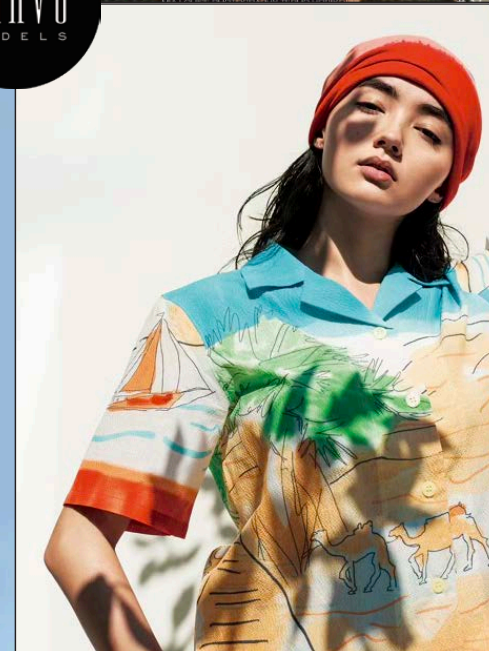

Lia

BRAVO MODELS

Height 173 Bust 81 Waist 58 Hips 86 Shoe 23.5 Eyes Dk. Brown Hair Dk. Brown

HILLSIDE TERRACE H-301 18-17 SARUGAKUCHO SHIBUYA TOKYO 150-0033 JAPAN  
PHONE 03.3463.9090 / FAX 03.3463.9901  
WWW.BRAVOMODELS.NET

Noelle

BRAVO MODELS

Height 175 Bust 83 Waist 60 Hips 89 Shoe 24.5 Eyes Hazel Hair Dk Brown

HILLSIDE TERRACE H-301 18-17 SARUGAKUCHO SHIBUYA TOKYO 150-0033 JAPAN  
PHONE 03.3463.9090 / FAX 03.3463.9901  
WWW.BRAVOMODELS.NET

Mia Louise

BRAVO MODELS

Height 171 Bust 80 Waist 59 Hips 87 Shoe 25cm Eyes Brown Hair Brown

HILLSIDE TERRACE H-301 18-17 SARUGAKUCHO SHIBUYA TOKYO 150-0033 JAPAN  
PHONE 03.3463.9090 / FAX 03.3463.9901  
WWW.BRAVOMODELS.NET