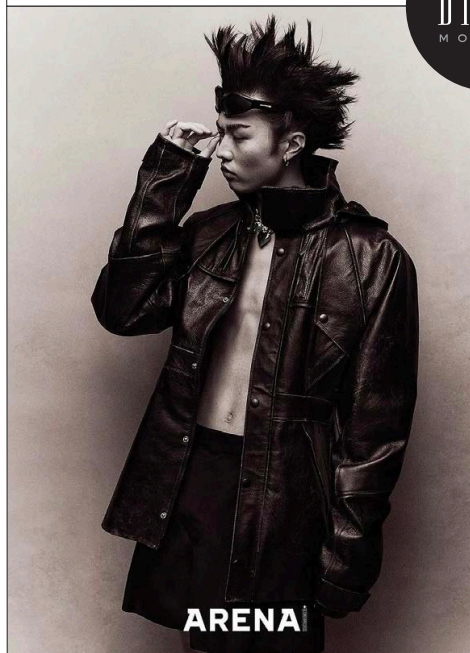

Ryo

渡部 亮

BRAVO MODELS

Height 189 Chest 89 Waist 69 Hips 91 Shoe 28 Eyes brown Hair blak

HILLSIDE TERRACE H-301 18-17 SARUGAKUCHO SHIBUYA TOKYO 150-0033 JAPAN
PHONE 03.3463.9090 / FAX 03.3463.9901
WWW.BRAVOMODELS.NET

SEINA

聖名

BRAVO MODELS

Height 187 Chest 81 Waist 68 Hips 90 Shoe 27.5 Eyes black Hair Black

FENDI

ARENA

HILLSIDE TERRACE H-301 18-17 SARUGAKUCHO SHIBUYA TOKYO 150-0033 JAPAN
PHONE 03.3463.9090 / FAX 03.3463.9901
WWW.BRAVOMODELS.NET

Kennedy

BRAVO MODELS

Height 184 Chest 96 Waist 79 Hips 94 Shoe 28.5 - 29 Eyes Black Hair Black

HILLSIDE TERRACE H-301 18-17 SARUGAKUCHO SHIBUYA TOKYO 150-0033 JAPAN
 PHONE 03.3463.9090 / FAX 03.3463.9901
 WWW.BRAVOMODELS.NET