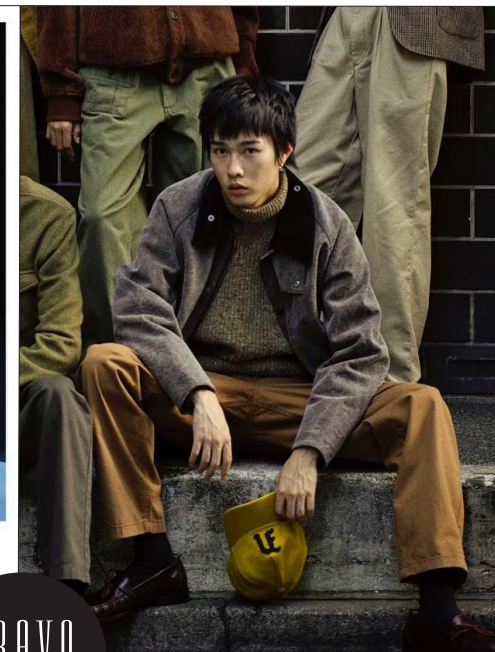

SEINA

聖名

BRAVO MODELS

Height 187 Chest 81 Waist 68 Hips 90 Shoe 27.5 Eyes black Hair Black

FENDI

ARENA

HILLSIDE TERRACE H-301 18-17 SARUGAKUCHO SHIBUYA TOKYO 150-0033 JAPAN
PHONE 03.3463.9090 / FAX 03.3463.9901
WWW.BRAVOMODELS.NET