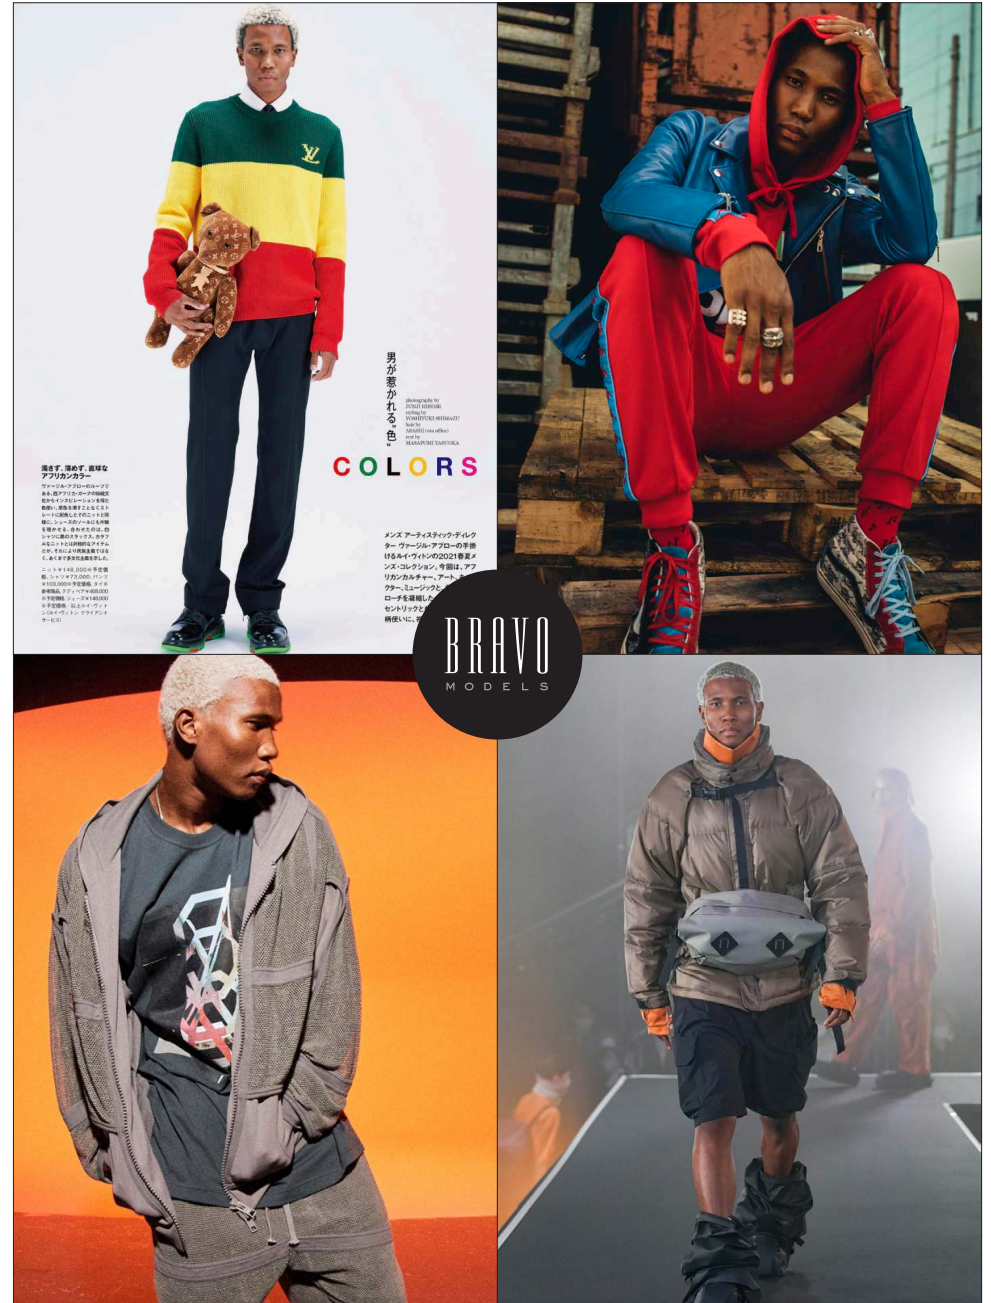

男が着られる色
COLORS

HILLSIDE TERRACE H-301 18-17 SARUGAKUCHO SHIBUYA TOKYO 150-0033 JAPAN
PHONE 03.3463.9090 / FAX 03.3463.9901
WWW.BRAVOMODELS.NET