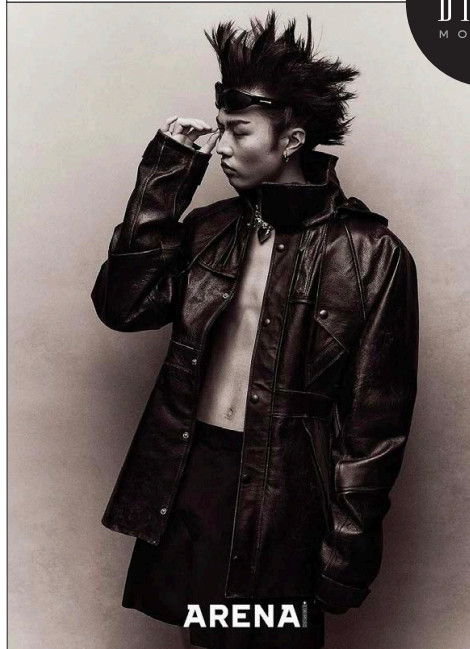

Ryo

渡部 亮

BRAVO MODELS

Height 189 Chest 89 Waist 69 Hips 91 Shoe 28 Eyes brown Hair blak

BRAVO  
MODELS

HILLSIDE TERRACE H-301 18-17 SARUGAKUCHO SHIBUYA TOKYO 150-0033 JAPAN  
PHONE 03.3463.9090 / FAX 03.3463.9901  
WWW.BRAVOMODELS.NET

SEINA

聖名

BRAVO MODELS

Height 187 Chest 81 Waist 68 Hips 90 Shoe 27.5 Eyes black Hair Black

FENDI

ARENA

HILLSIDE TERRACE H-301 18-17 SARUGAKUCHO SHIBUYA TOKYO 150-0033 JAPAN  
PHONE 03.3463.9090 / FAX 03.3463.9901  
WWW.BRAVOMODELS.NET

# YOSHIHARU

BRAVO MODELS

Height 184 Chest 83 Waist 70 Hips 91 Shoe 28.5 Eyes Black Hair Black

HILLSIDE TERRACE H-301 18-17 SARUGAKUCHO SHIBUYA TOKYO 150-0033 JAPAN  
PHONE 03.3463.9090 / FAX 03.3463.9901  
WWW.BRAVOMODELS.NET