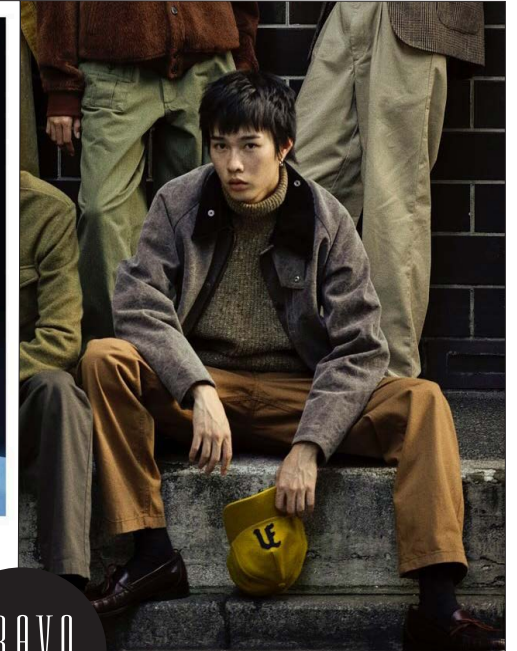

SEINA

聖名

BRAVO MODELS

Height 187 Chest 81 Waist 68 Hips 90 Shoe 27.5 Eyes black Hair Black

FENDI

ARENA

HILLSIDE TERRACE H-301 18-17 SARUGAKUCHO SHIBUYA TOKYO 150-0033 JAPAN  
PHONE 03.3463.9090 / FAX 03.3463.9901  
WWW.BRAVOMODELS.NET