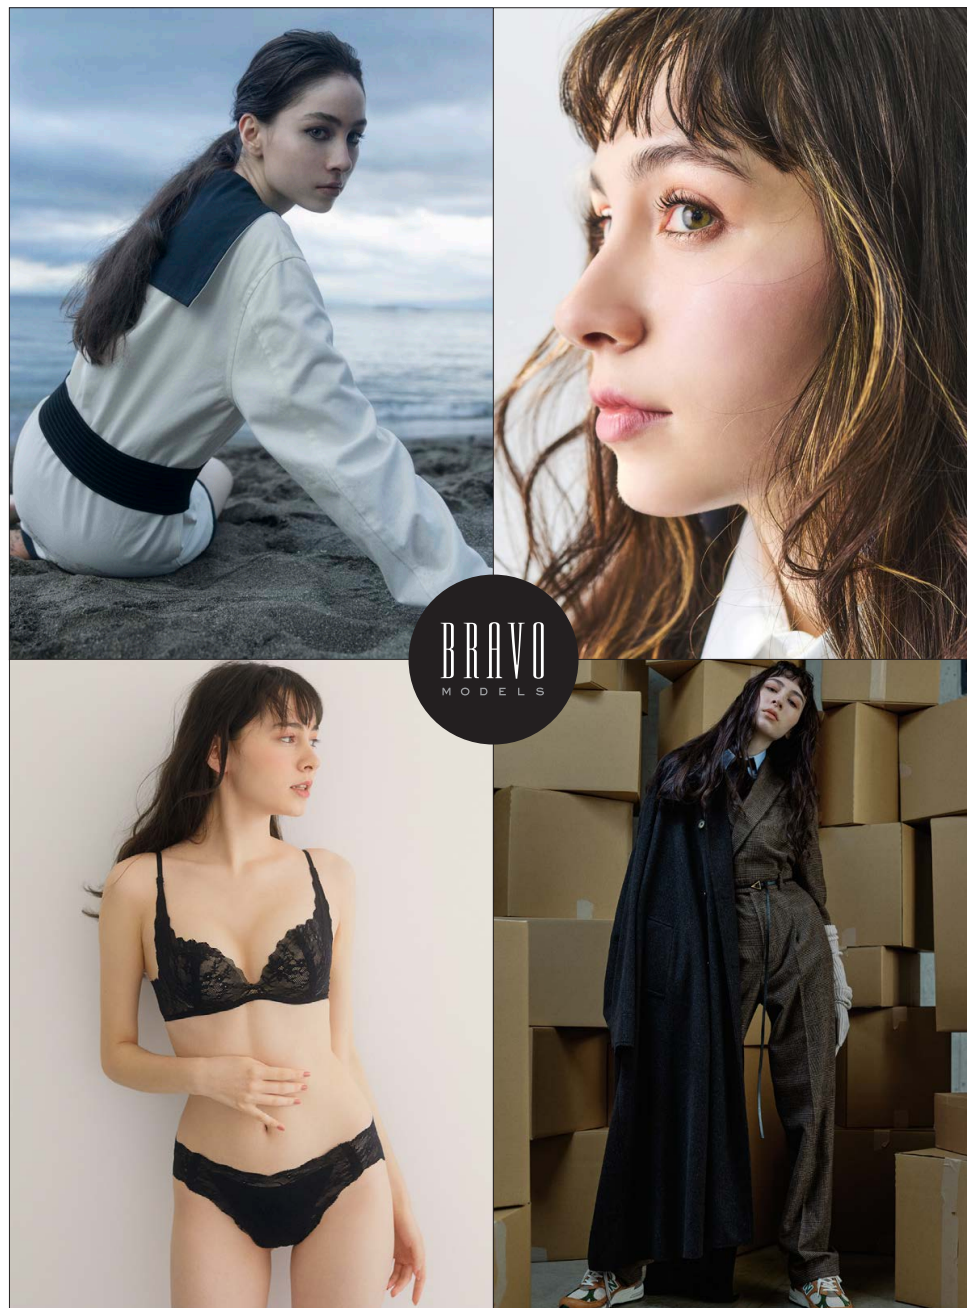

AIRA

BRAVO MODELS

Height 165 Bust 78 Waist 60 Hips 83 Shoe 23.5 Eyes Brown Hair Dk.Brown

HILLSIDE TERRACE H-301 18-17 SARUGAKUCHO SHIBUYA TOKYO 150-0033 JAPAN
PHONE 03.3463.9090 / FAX 03.3463.9901
WWW.BRAVOMODELS.NET

NOELLE

ノエル

BRAVO MODELS

Height 175 Bust 83 Waist 60 Hips 89 Shoe 24.5 Eyes Hazel Hair Dk Brown

HILLSIDE TERRACE H-301 18-17 SARUGAKUCHO SHIBUYA TOKYO 150-0033 JAPAN
PHONE 03.3463.9090 / FAX 03.3463.9901
WWW.BRAVOMODELS.NET