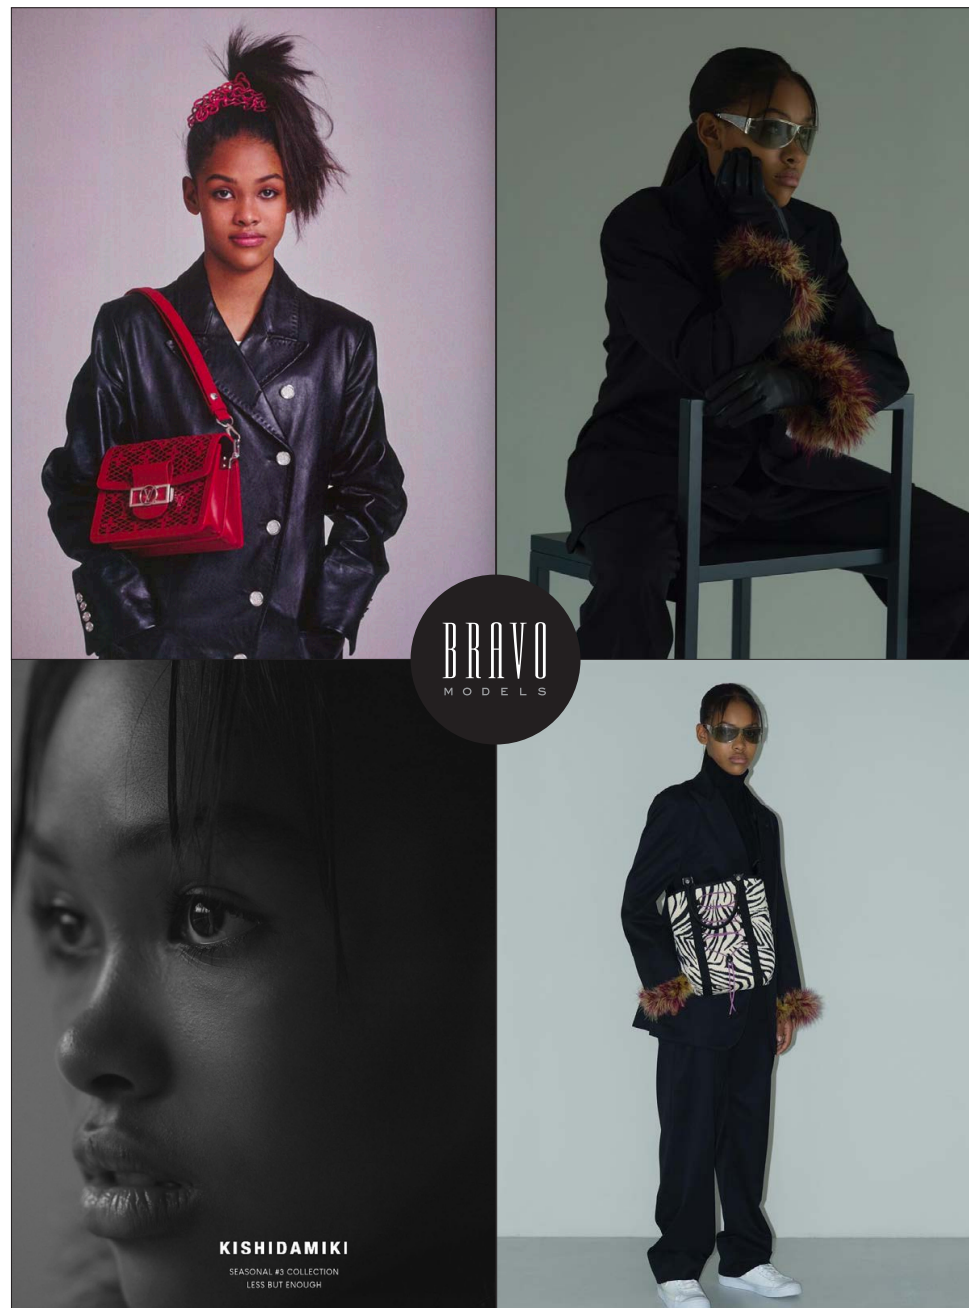

Senping
芋平

BRAVO MODELS

Height 175 Bust 75 Waist 59 Hips 89 Shoe 24 Eyes Dk Brown Hair Black

Knitted cardigan, top, and rags sacal. Earrings

HILLSIDE TERRACE H-301 18-17 SARUGAKUCHO SHIBUYA TOKYO 150-0033 JAPAN
PHONE 03.3463.9090 / FAX 03.3463.9901
WWW.BRAVOMODELS.NET

LINA EDGECOMBE

エジコム 梨奈

BRAVO MODELS

Height 170 Bust 80 Waist 60 Hips 85 Shoe 25.5 - 26.0 Eyes Dk.Brown Hair

KISHIDAMIKI

SEASONAL #3 COLLECTION
LESS BUT ENOUGH

HILLSIDE TERRACE H-301 18-17 SARUGAKUCHO SHIBUYA TOKYO 150-0033 JAPAN
PHONE 03.3463.9090 / FAX 03.3463.9901
WWW.BRAVOMODELS.NET