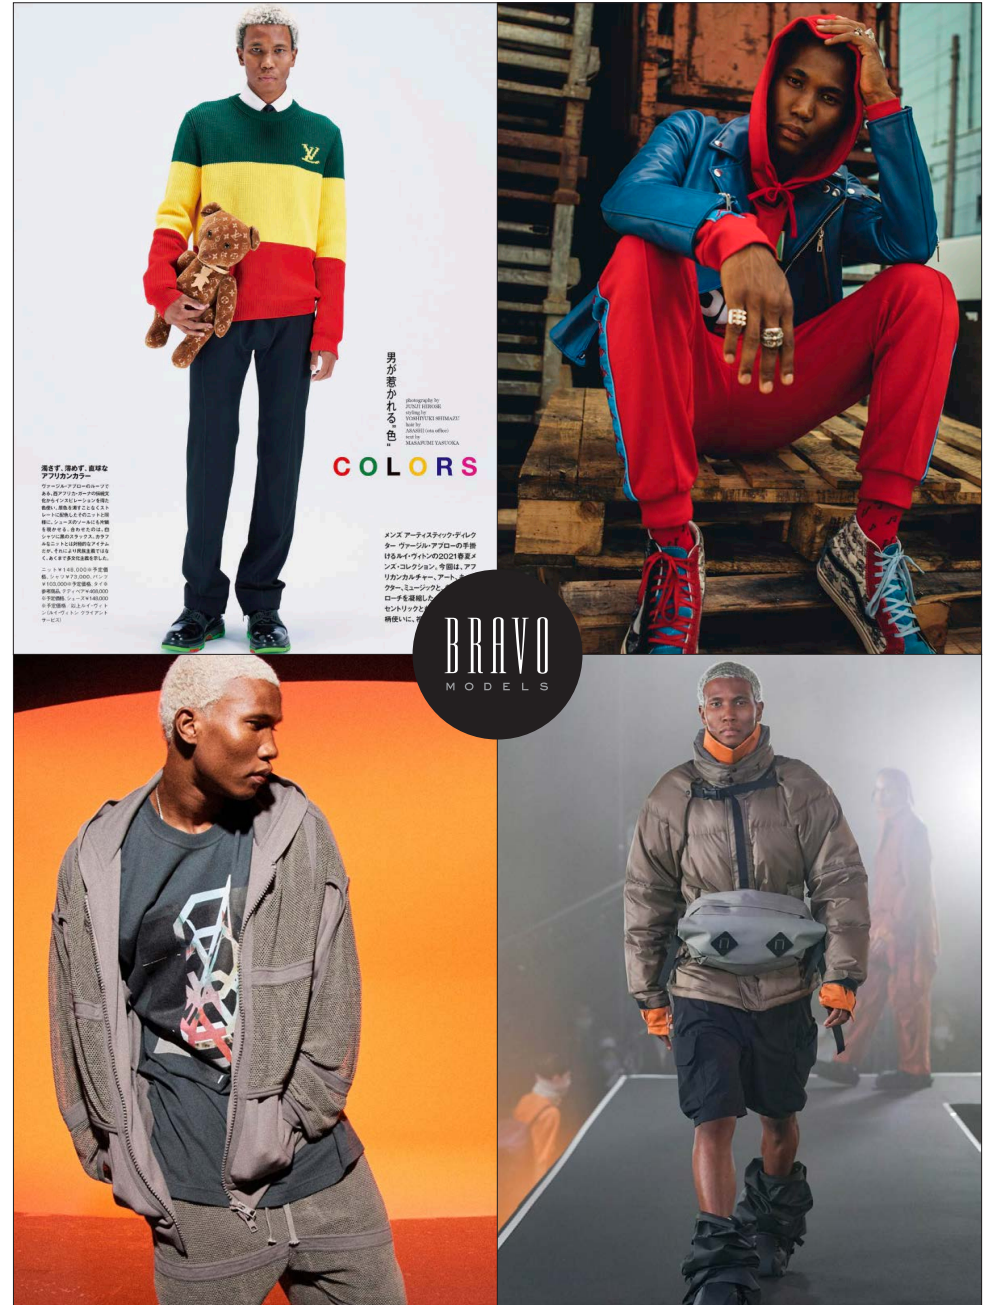

男が着られる色
COLORS

HILLSIDE TERRACE H-301 18-17 SARUGAKUCHO SHIBUYA TOKYO 150-0033 JAPAN
PHONE 03.3463.9090 / FAX 03.3463.9901
WWW.BRAVOMODELS.NET