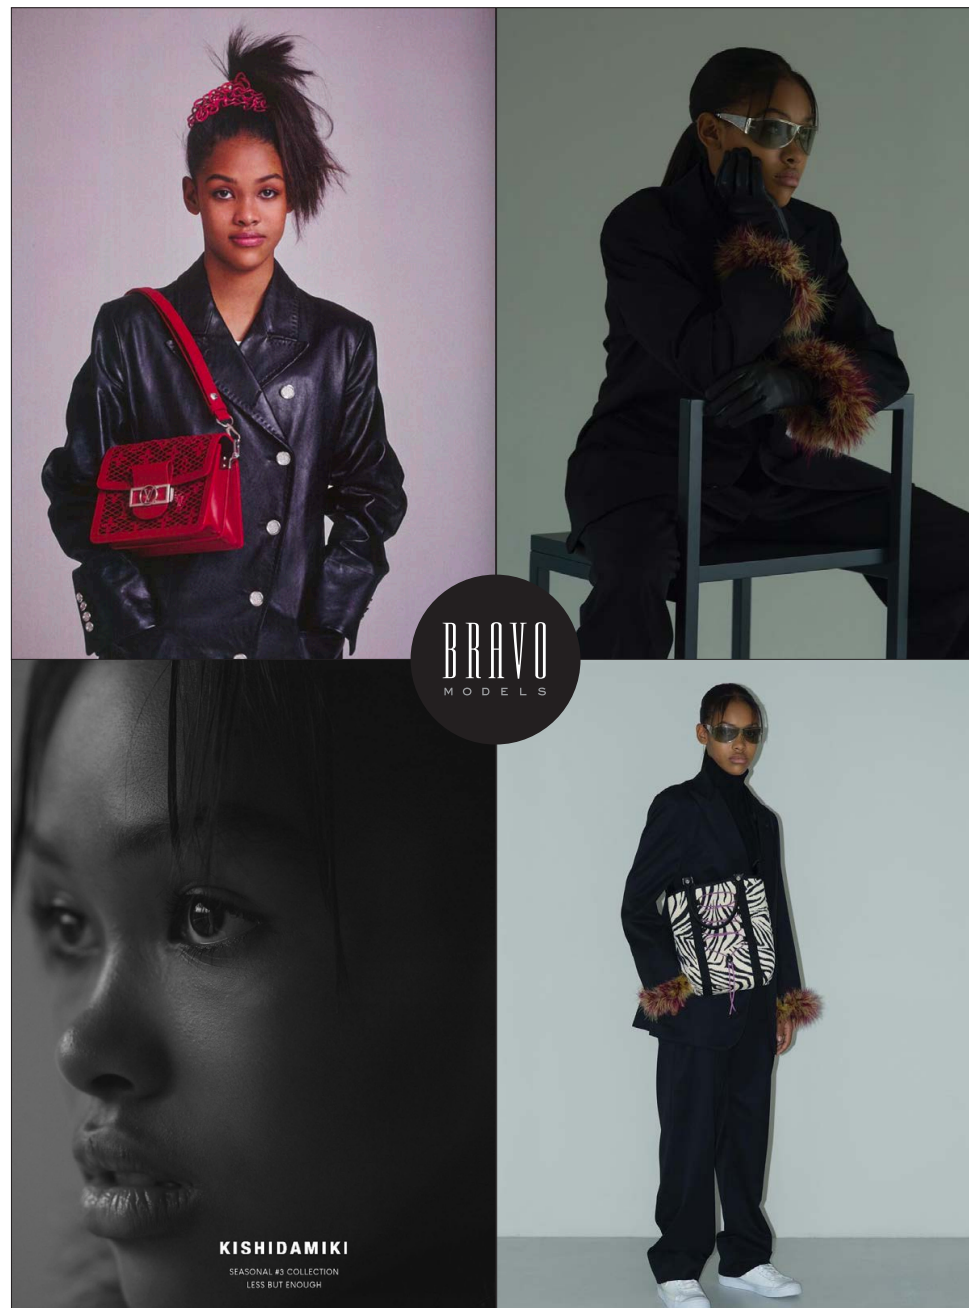

NOELLE

ノエル

BRAVO MODELS

Height 175 Bust 83 Waist 60 Hips 89 Shoe 24.5 Eyes Hazel Hair Dk Brown

HILLSIDE TERRACE H-301 18-17 SARUGAKUCHO SHIBUYA TOKYO 150-0033 JAPAN
PHONE 03.3463.9090 / FAX 03.3463.9901
WWW.BRAVOMODELS.NET

LINA EDGECOMBE

エジコム 梨奈

BRAVO MODELS

Height 170 Bust 80 Waist 60 Hips 85 Shoe 25.5 - 26.0 Eyes Dk.Brown Hair

KISHIDAMIKI

SEASONAL #3 COLLECTION
LESS BUT ENOUGH

HILLSIDE TERRACE H-301 18-17 SARUGAKUCHO SHIBUYA TOKYO 150-0033 JAPAN
PHONE 03.3463.9090 / FAX 03.3463.9901
WWW.BRAVOMODELS.NET