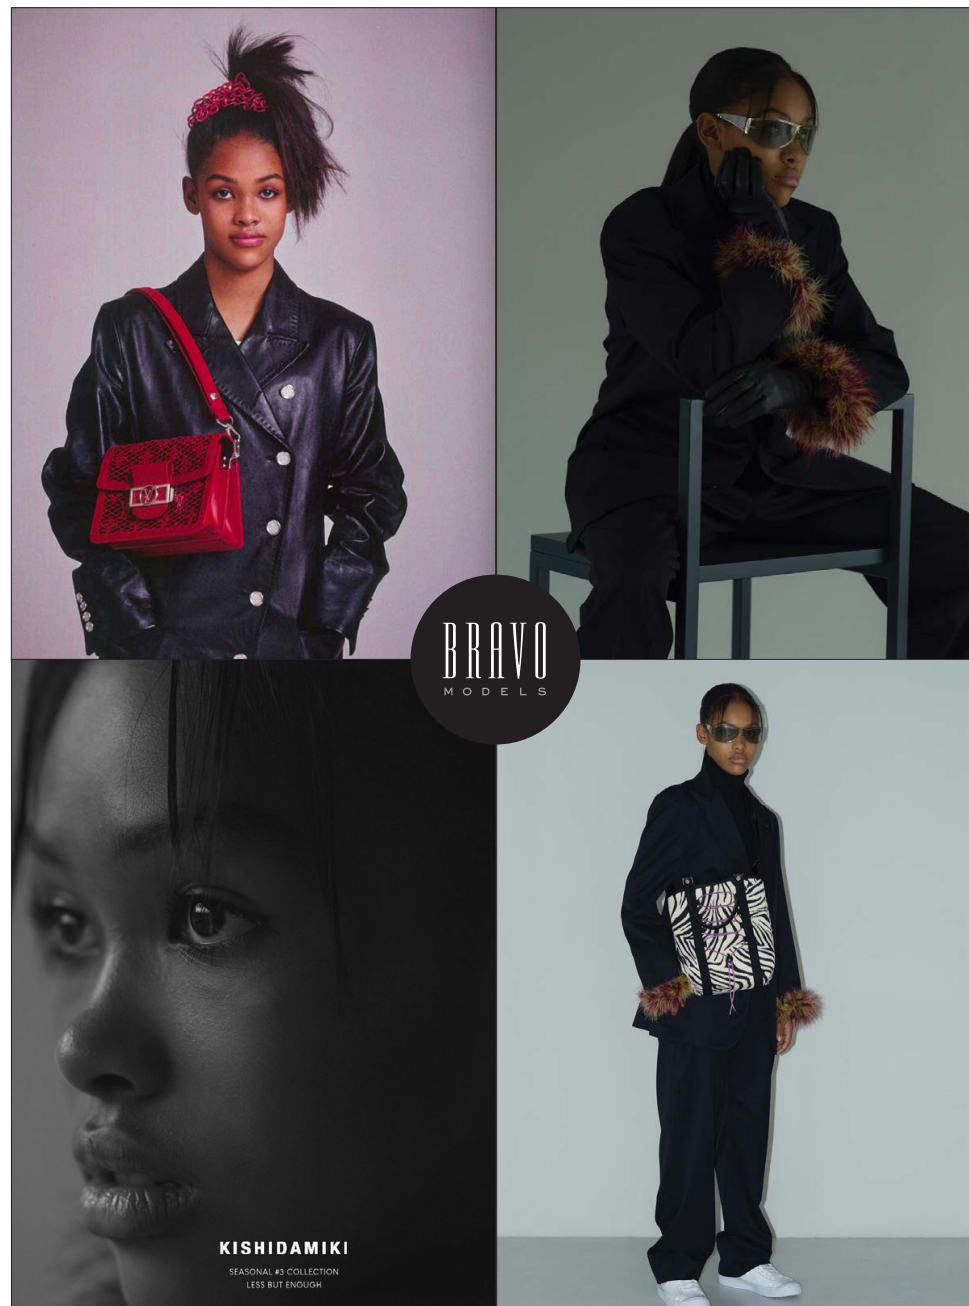

LINA EDGECOMBE

エジコム 梨奈

BRAVO MODELS

Height 170 Bust 80 Waist 60 Hips 85 Shoe 25.5 - 26.0 Eyes Dk.Brown Hair

KISHIDAMIKI

SEASONAL #3 COLLECTION
LESS BUT ENOUGH

HILLSIDE TERRACE H-301 18-17 SARUGAKUCHO SHIBUYA TOKYO 150-0033 JAPAN
PHONE 03.3463.9090 / FAX 03.3463.9901
WWW.BRAVOMODELS.NET