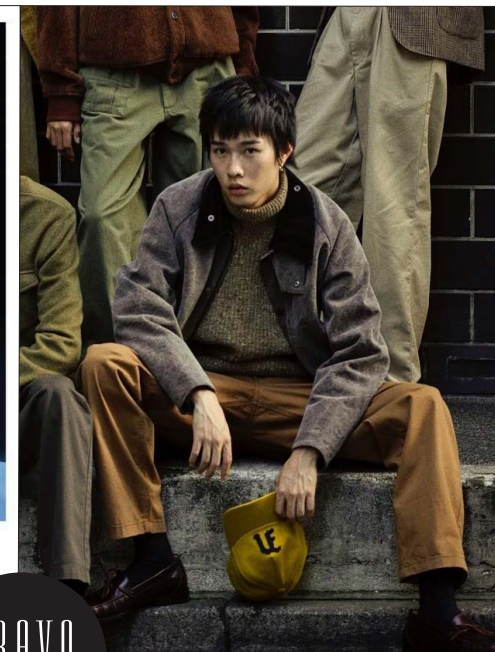

SEINA

聖名

BRAVO MODELS

Height 187 Chest 81 Waist 68 Hips 90 Shoe 27.5 Eyes black Hair Black

FENDI

ARENA

HILLSIDE TERRACE H-301 18-17 SARUGAKUCHO SHIBUYA TOKYO 150-0033 JAPAN
PHONE 03.3463.9090 / FAX 03.3463.9901
WWW.BRAVOMODELS.NET

Ryo
渡部 亮

BRAVO MODELS

Height 189 Chest 89 Waist 69 Hips 91 Shoe 28 Eyes brown Hair blak

HILLSIDE TERRACE H-301 18-17 SARUGAKUCHO SHIBUYA TOKYO 150-0033 JAPAN
PHONE 03.3463.9090 / FAX 03.3463.9901
WWW.BRAVOMODELS.NET