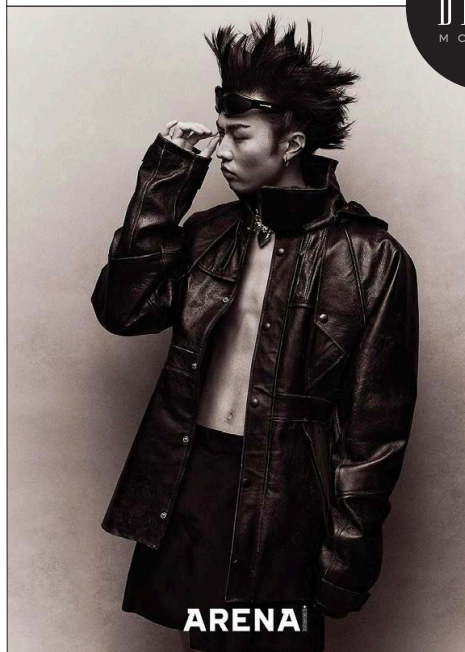

SEINA

聖名

BRAVO MODELS

Height 187 Chest 81 Waist 68 Hips 90 Shoe 27.5 Eyes black Hair Black

FENDI

ARENA

HILLSIDE TERRACE H-301 18-17 SARUGAKUCHO SHIBUYA TOKYO 150-0033 JAPAN
PHONE 03.3463.9090 / FAX 03.3463.9901
WWW.BRAVOMODELS.NET

Ryo
渡部 亮

BRAVO MODELS

Height 189 Chest 89 Waist 69 Hips 91 Shoe 28 Eyes brown Hair blak

HILLSIDE TERRACE H-301 18-17 SARUGAKUCHO SHIBUYA TOKYO 150-0033 JAPAN
PHONE 03.3463.9090 / FAX 03.3463.9901
WWW.BRAVOMODELS.NET