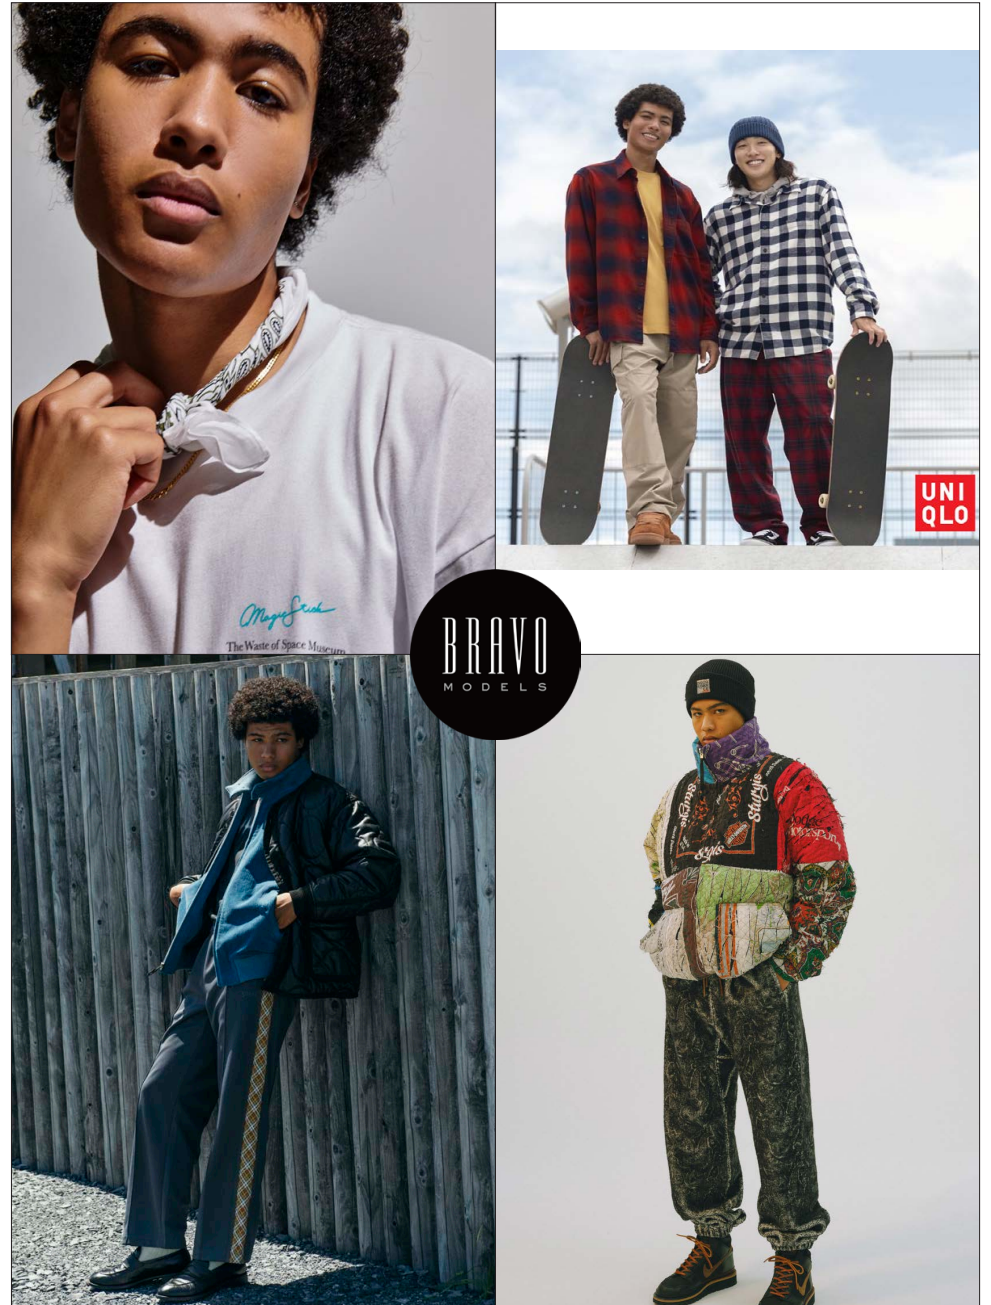

HILLSIDE TERRACE H-301 18-17 SARUGAKUCHO SHIBUYA TOKYO 150-0033 JAPAN
PHONE 03.3463.9090 / FAX 03.3463.9901
WWW.BRAVOMODELS.NET