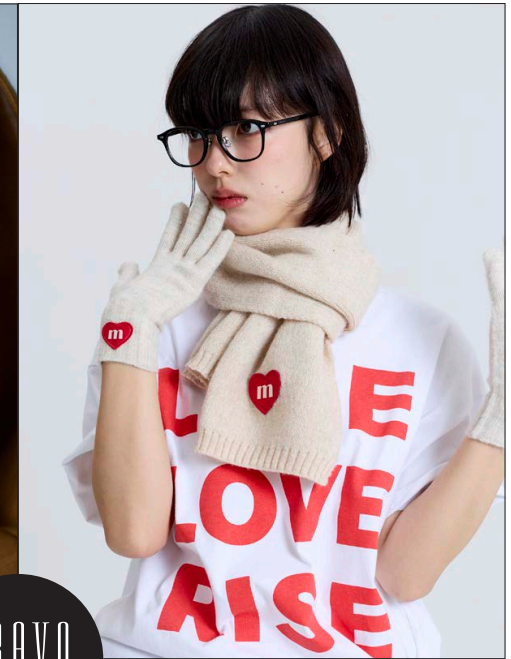

Momo Koyama  
小山モモ

BRAVO MODELS

Height 167 Bust 82 Waist 59 Hips 86 Shoe 24 Eyes Black Hair Black

oldest  
even moonlight

BRAVO  
MODELS

HILLSIDE TERRACE H-301 18-17 SARUGAKUCHO SHIBUYA TOKYO 150-0033 JAPAN  
PHONE 03.3463.9090 / FAX 03.3463.9901  
WWW.BRAVOMODELS.NET

Kureha

紅巴

BRAVO MODELS

Height 163 Bust 81 Waist 58 Hips 78 Shoe 24.5 Eyes Dk. Brown Hair Black

HILLSIDE TERRACE H-301 18-17 SARUGAKUCHO SHIBUYA TOKYO 150-0033 JAPAN  
PHONE 03.3463.9090 / FAX 03.3463.9901  
WWW.BRAVOMODELS.NET