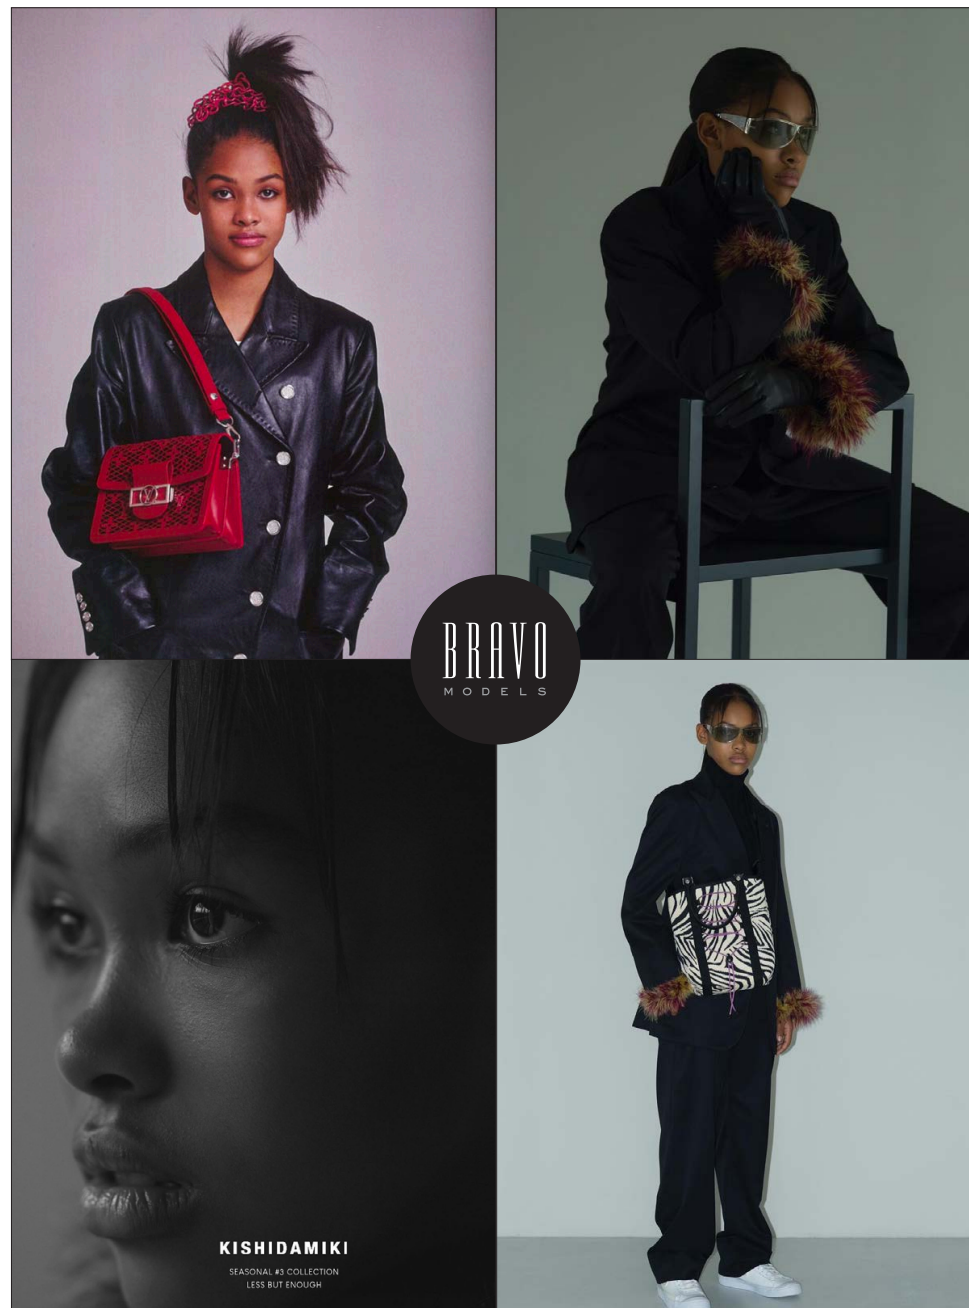

LINA EDGECOMBE

エジコム 梨奈

BRAVO MODELS

Height 170 Bust 80 Waist 60 Hips 85 Shoe 25.5 - 26.0 Eyes Dk.Brown Hair

KISHIDAMIKI

SEASONAL #3 COLLECTION
LESS BUT ENOUGH

HILLSIDE TERRACE H-301 18-17 SARUGAKUCHO SHIBUYA TOKYO 150-0033 JAPAN
PHONE 03.3463.9090 / FAX 03.3463.9901
WWW.BRAVOMODELS.NET

Celisha

セリーシャ

BRAVO MODELS

Height 174 Bust 75 Waist 60 Hips 82 Shoe 25.5 Eyes Hazel Hair Dark Brown

Coffee and Oxford Shirt

HILLSIDE TERRACE H-301 18-17 SARUGAKUCHO SHIBUYA TOKYO 150-0033 JAPAN
 PHONE 03.3463.9090 / FAX 03.3463.9901
 WWW.BRAVOMODELS.NET