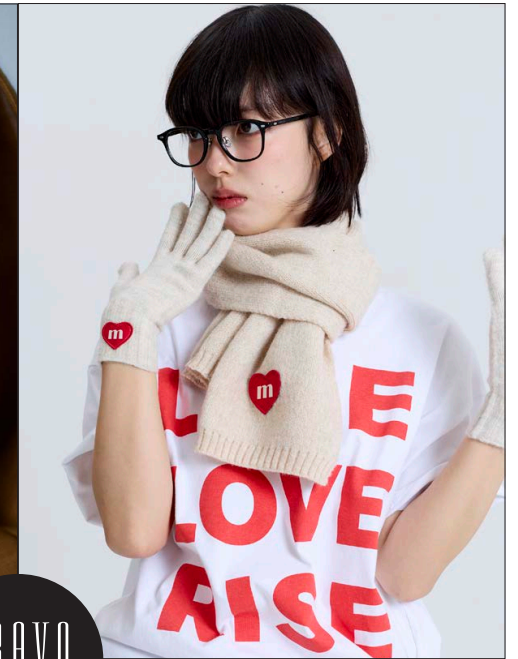

BRAVO
MODELS