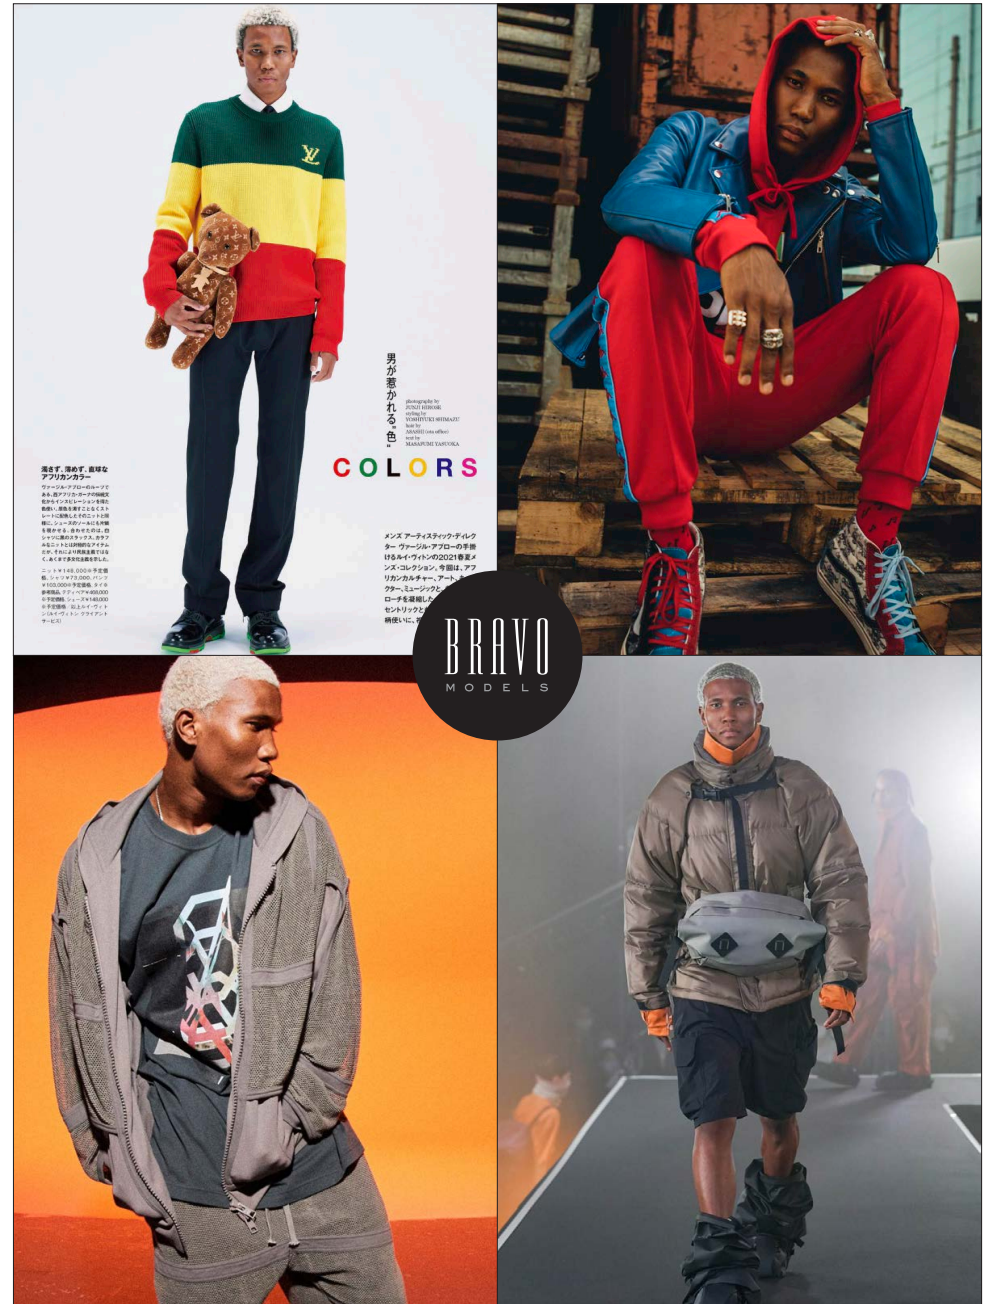

男が着られる色
COLORS

HILLSIDE TERRACE H-301 18-17 SARUGAKUCHO SHIBUYA TOKYO 150-0033 JAPAN
PHONE 03.3463.9090 / FAX 03.3463.9901
WWW.BRAVOMODELS.NET