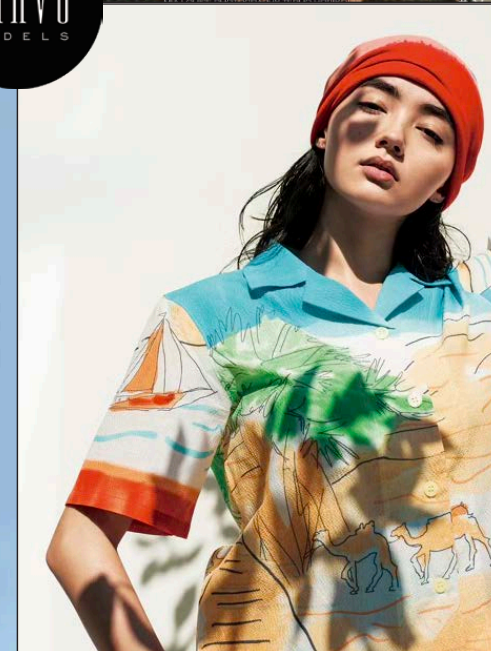

Mia Louise

BRAVO MODELS

Height 171 Bust 80 Waist 59 Hips 87 Shoe 25cm Eyes Brown Hair Brown

HILLSIDE TERRACE H-301 18-17 SARUGAKUCHO SHIBUYA TOKYO 150-0033 JAPAN  
PHONE 03.3463.9090 / FAX 03.3463.9901  
WWW.BRAVOMODELS.NET

Takako

貴子

BRAVO MODELS

Height 171 Bust 83 Waist 60 Hips 89 Shoe 25 Eyes black Hair brown

HILLSIDE TERRACE H-301 18-17 SARUGAKUCHO SHIBUYA TOKYO 150-0033 JAPAN  
PHONE 03.3463.9090 / FAX 03.3463.9901  
WWW.BRAVOMODELS.NET