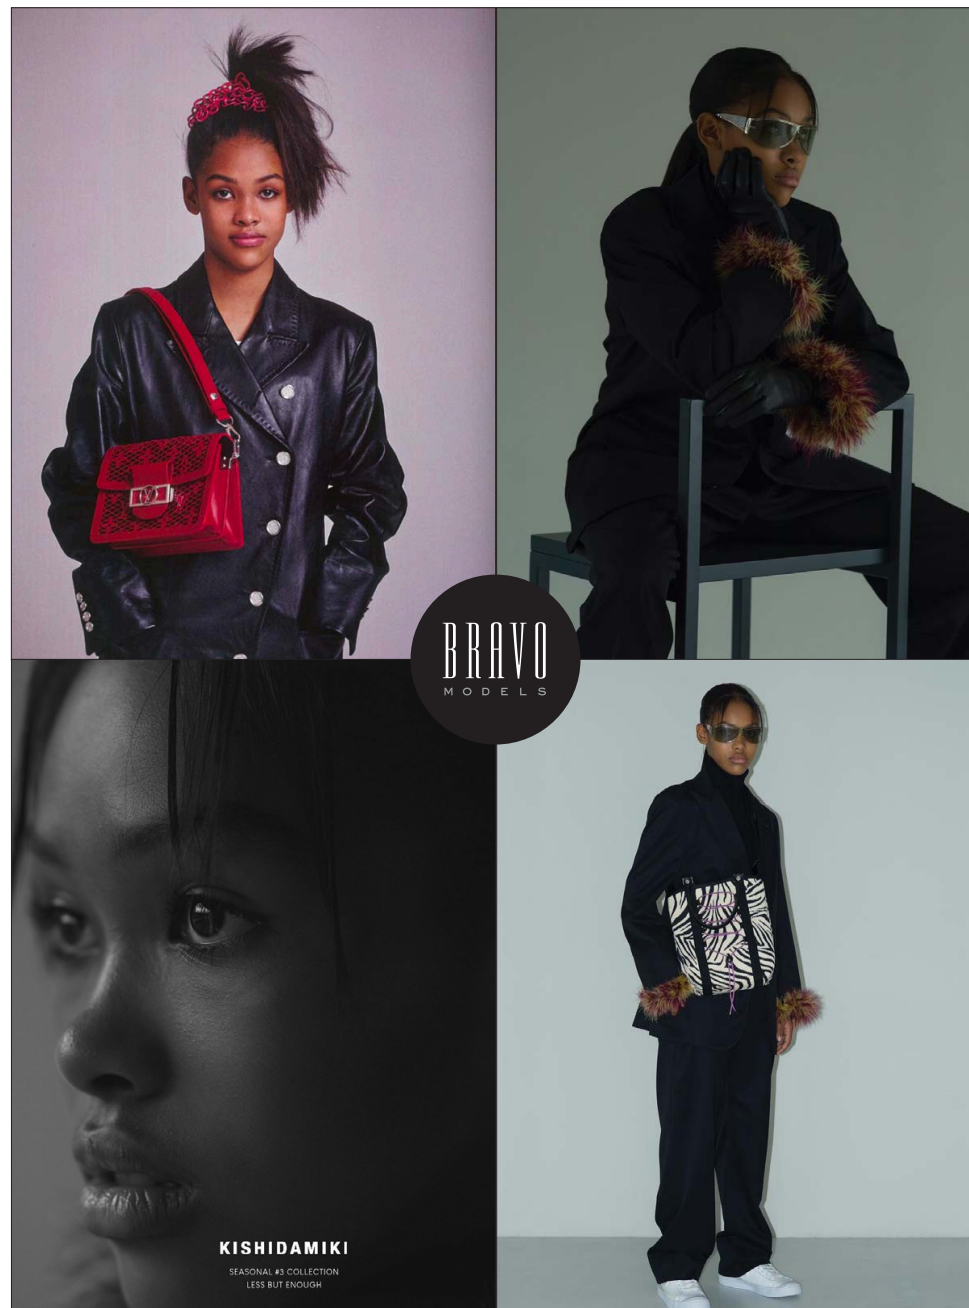

KISHIDAMIKI

SEASONAL #3 COLLECTION
LESS BUT ENOUGH

HILLSIDE TERRACE H-301 18-17 SARUGAKUCHO SHIBUYA TOKYO 150-0033 JAPAN
PHONE 03.3463.9090 / FAX 03.3463.9901
WWW.BRAVOMODELS.NET