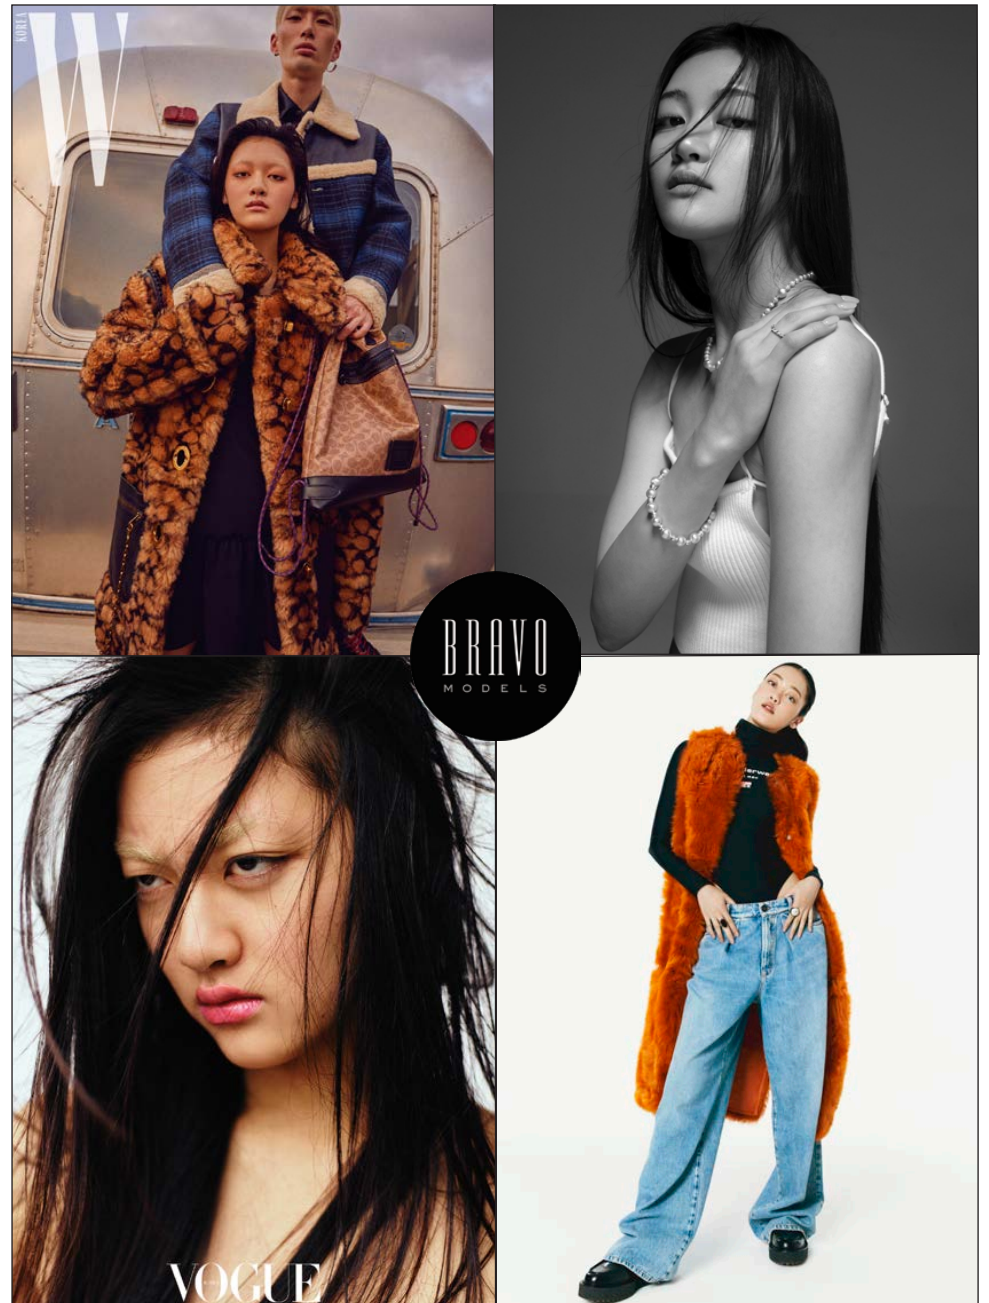

Hui Won Kim

BRAVO MODELS

Height 176 Bust 78 Waist 58 Hips 88 Shoe 24.5 Eyes Black Hair Black

VOGUE

HILLSIDE TERRACE H-301 18-17 SARUGAKUCHO SHIBUYA TOKYO 150-0033 JAPAN
PHONE 03.3463.9090 / FAX 03.3463.9901
WWW.BRAVOMODELS.NET

Andrea K

BRAVO MODELS

Height 175 Bust 77 Waist 60 Hips 89 Shoe 24.5 Eyes brown Hair black

HILLSIDE TERRACE H-301 18-17 SARUGAKUCHO SHIBUYA TOKYO 150-0033 JAPAN
PHONE 03.3463.9090 / FAX 03.3463.9901
WWW.BRAVOMODELS.NET