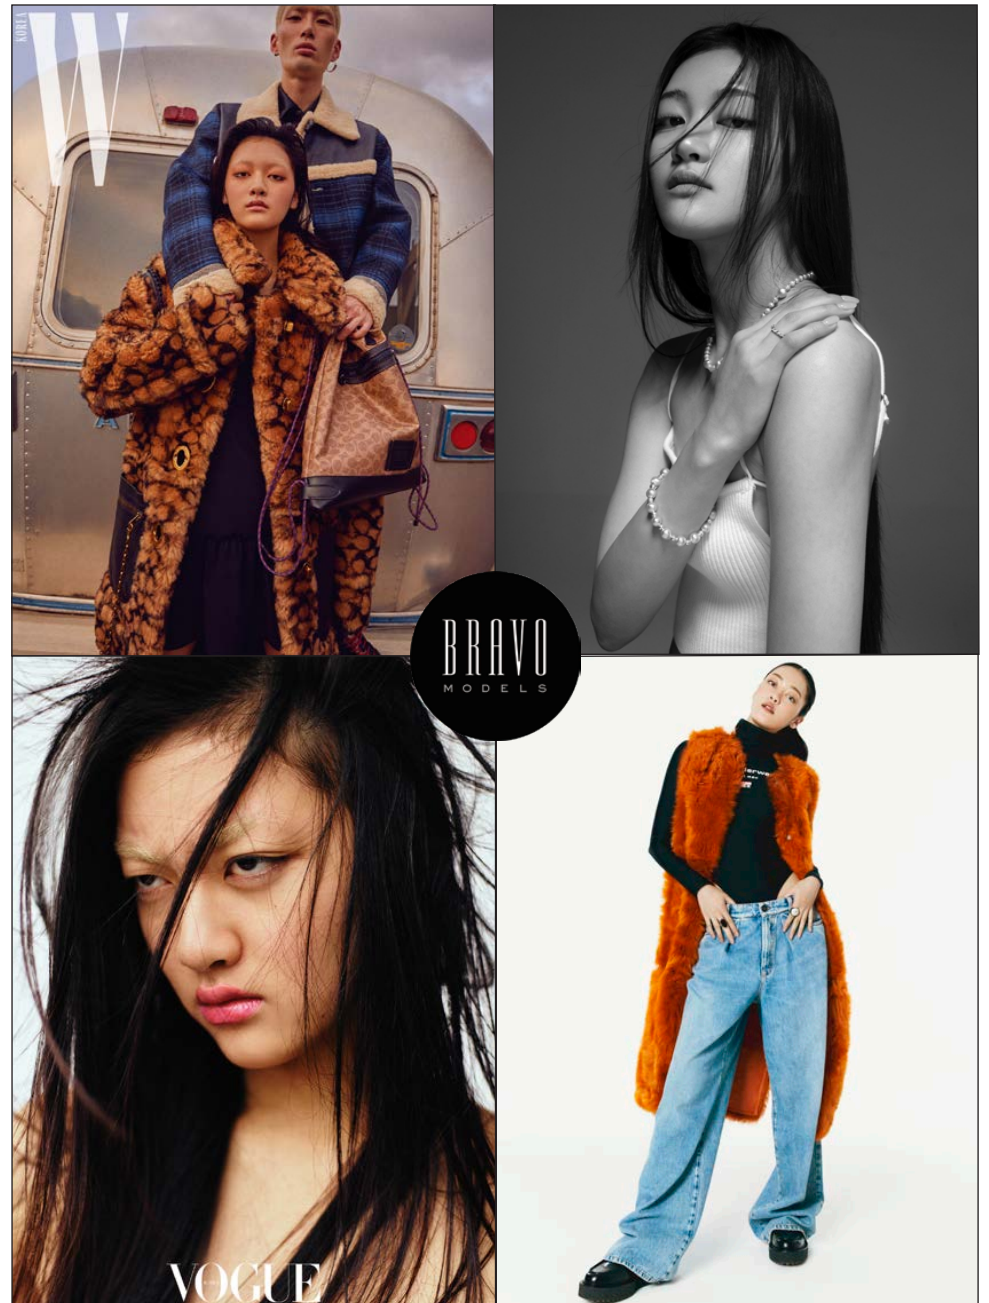

Hui Won Kim

BRAVO MODELS

Height 176 Bust 78 Waist 58 Hips 88 Shoe 24.5 Eyes Black Hair Black

VOGUE

HILLSIDE TERRACE H-301 18-17 SARUGAKUCHO SHIBUYA TOKYO 150-0033 JAPAN
PHONE 03.3463.9090 / FAX 03.3463.9901
WWW.BRAVOMODELS.NET