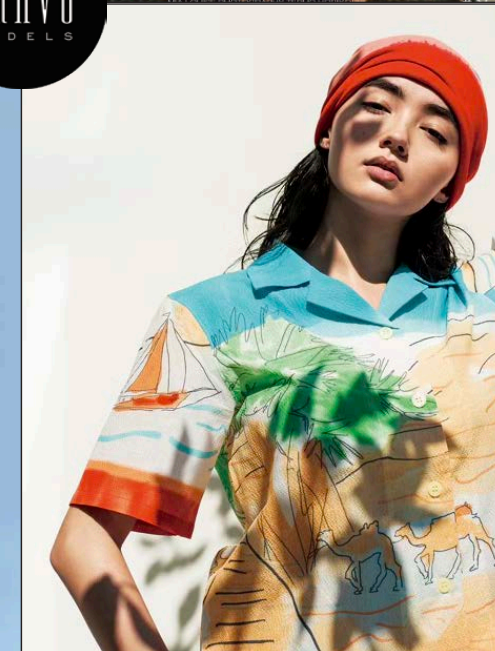

HILLSIDE TERRACE H-301 18-17 SARUGAKUCHO SHIBUYA TOKYO 150-0033 JAPAN
PHONE 03.3463.9090 / FAX 03.3463.9901
WWW.BRAVOMODELS.NET