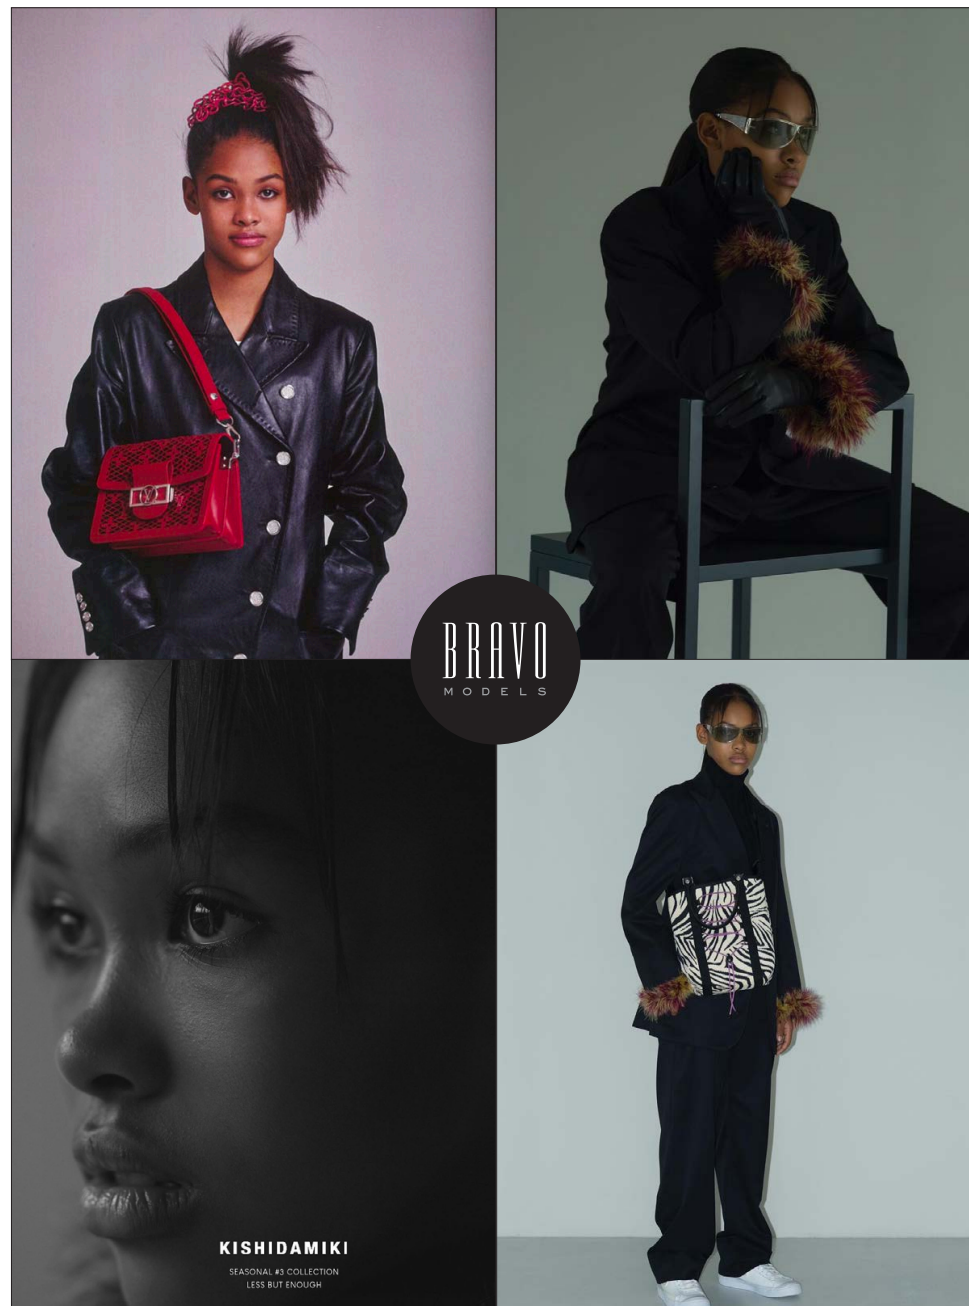

Lilica

石塚 凜里華

BRAVO MODELS

Height 175 Bust 79 Waist 59 Hips 86 Shoe 25.5 Eyes Dk. brown Hair Black

HILLSIDE TERRACE H-301 18-17 SARUGAKUCHO SHIBUYA TOKYO 150-0033 JAPAN
PHONE 03.3463.9090 / FAX 03.3463.9901
WWW.BRAVOMODELS.NET

LINA EDGECOMBE

エジコム 梨奈

BRAVO MODELS

Height 170 Bust 80 Waist 60 Hips 85 Shoe 25.5 - 26.0 Eyes Dk.Brown Hair

KISHIDAMIKI

SEASONAL #3 COLLECTION
LESS BUT ENOUGH

HILLSIDE TERRACE H-301 18-17 SARUGAKUCHO SHIBUYA TOKYO 150-0033 JAPAN
PHONE 03.3463.9090 / FAX 03.3463.9901
WWW.BRAVOMODELS.NET