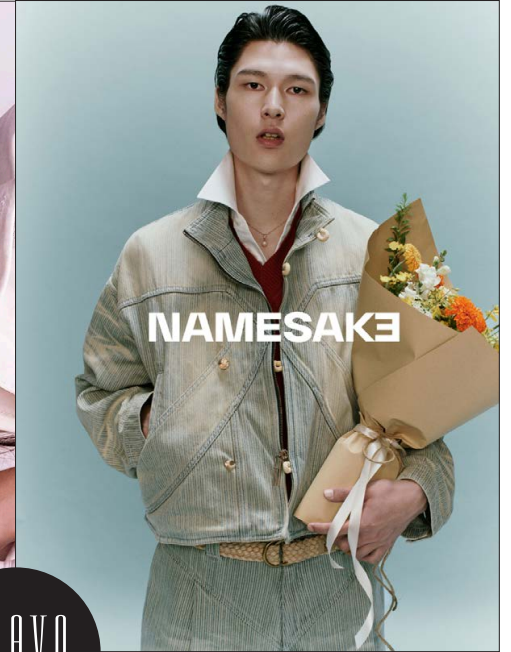

HILLSIDE TERRACE H-301 18-17 SARUGAKUCHO SHIBUYA TOKYO 150-0033 JAPAN
PHONE 03.3463.9090 / FAX 03.3463.9901
WWW.BRAVOMODELS.NET