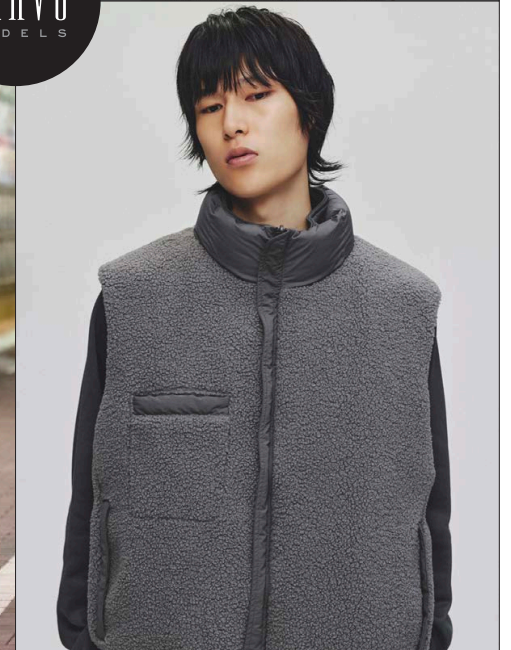

HILLSIDE TERRACE H-301 18-17 SARUGAKUCHO SHIBUYA TOKYO 150-0033 JAPAN
PHONE 03.3463.9090 / FAX 03.3463.9901
WWW.BRAVOMODELS.NET