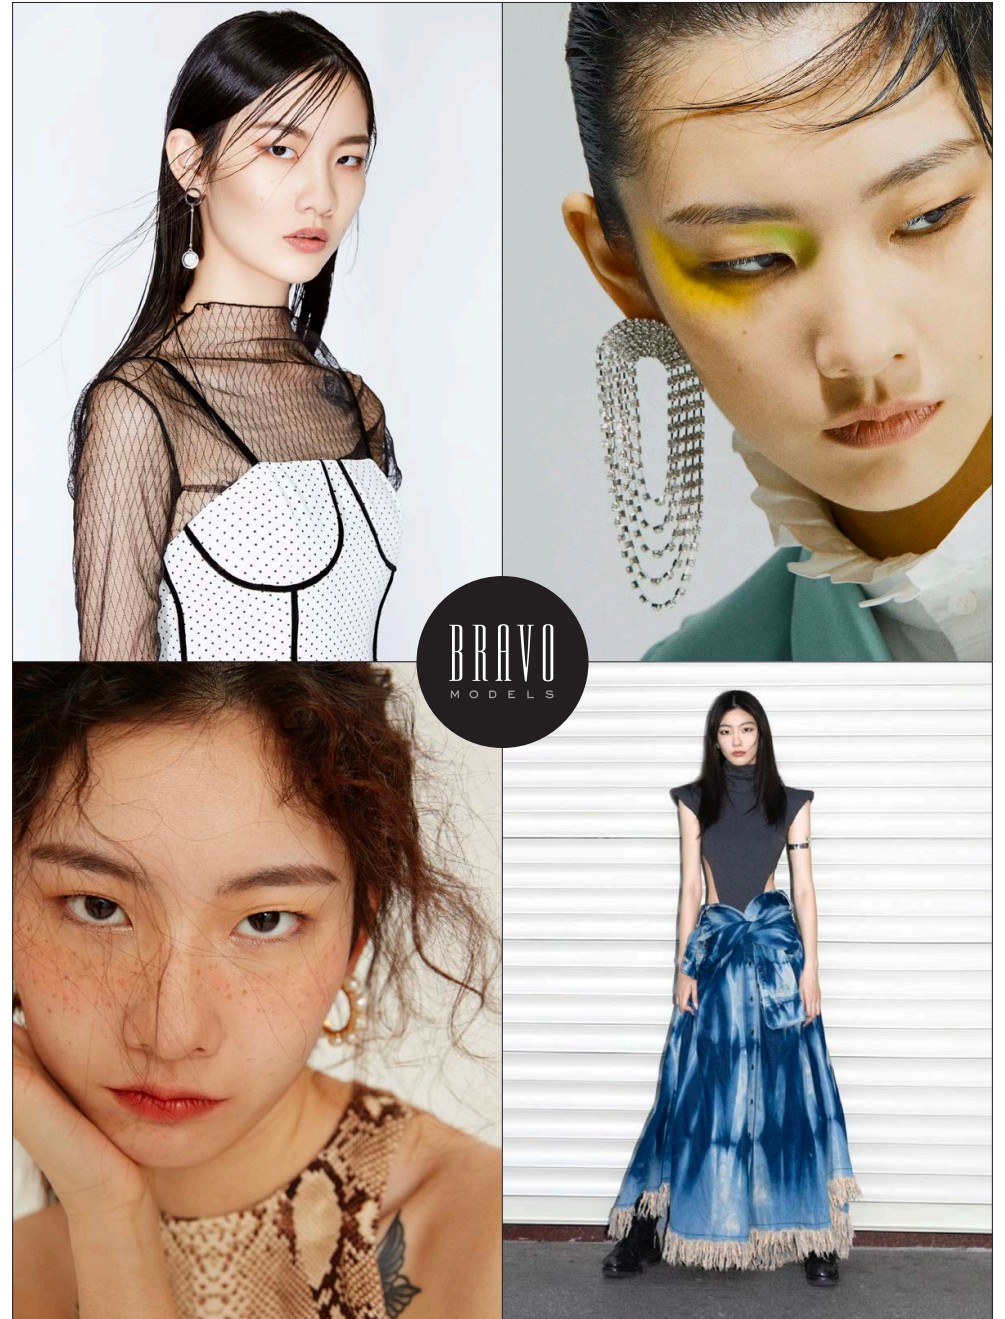

Yujiee

BRAVO MODELS

Height 174 Bust 80 Waist 59 Hips 87 Shoe 24.5 - 25 Eyes dk brown Hair black

HILLSIDE TERRACE H-301 18-17 SARUGAKUCHO SHIBUYA TOKYO 150-0033 JAPAN
PHONE 03.3463.9090 / FAX 03.3463.9901
WWW.BRAVOMODELS.NET