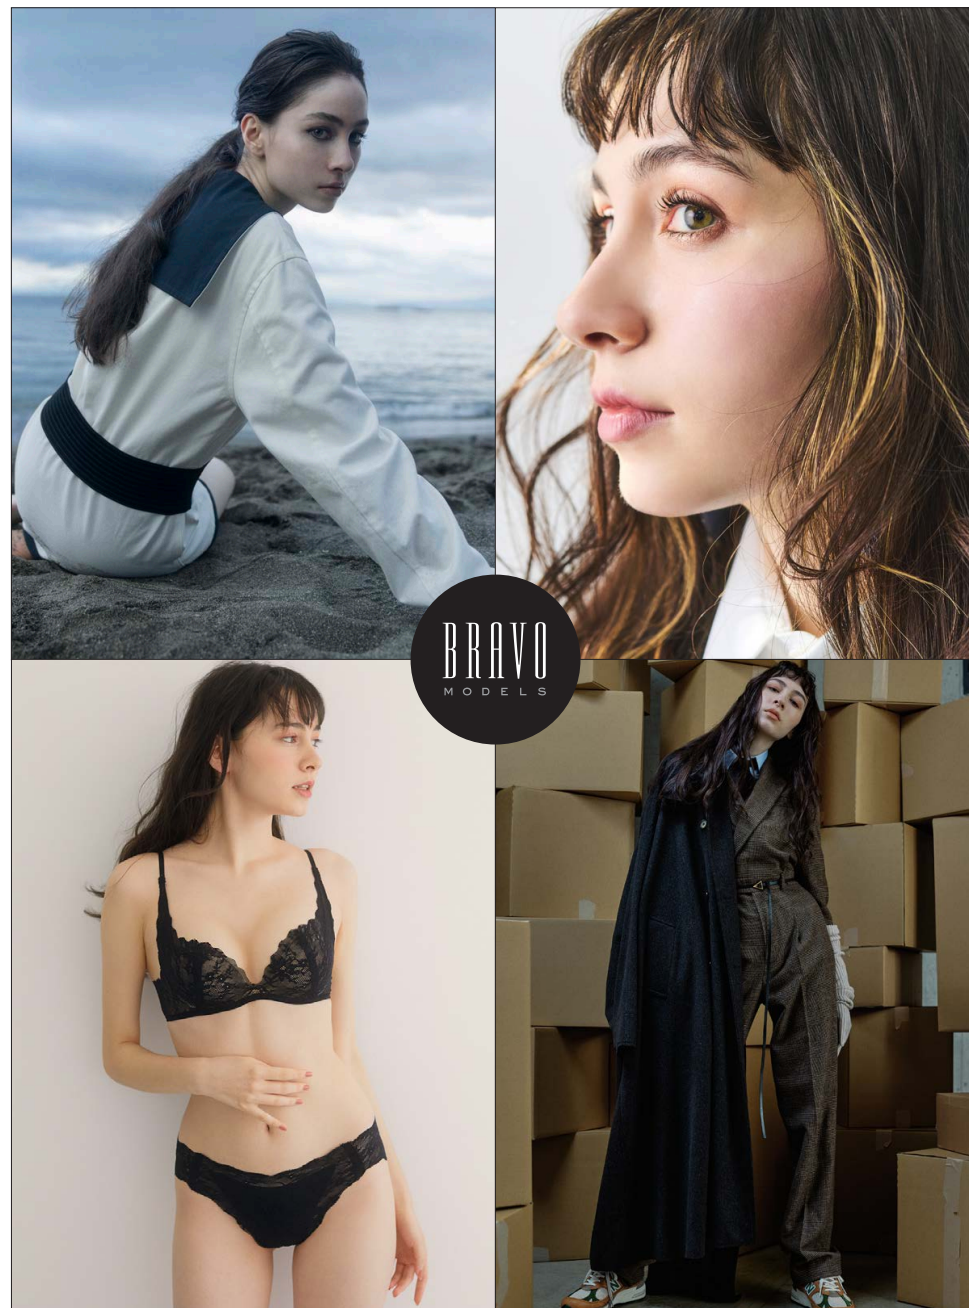

AIRA

BRAVO MODELS

Height 165 Bust 78 Waist 60 Hips 83 Shoe 23.5 Eyes Brown Hair Dk.Brown

HILLSIDE TERRACE H-301 18-17 SARUGAKUCHO SHIBUYA TOKYO 150-0033 JAPAN
PHONE 03.3463.9090 / FAX 03.3463.9901
WWW.BRAVOMODELS.NET

NOELLE

ノエル

BRAVO MODELS

Height 175 Bust 83 Waist 60 Hips 89 Shoe 24.5 Eyes Hazel Hair Dk Brown

HILLSIDE TERRACE H-301 18-17 SARUGAKUCHO SHIBUYA TOKYO 150-0033 JAPAN
PHONE 03.3463.9090 / FAX 03.3463.9901
WWW.BRAVOMODELS.NET