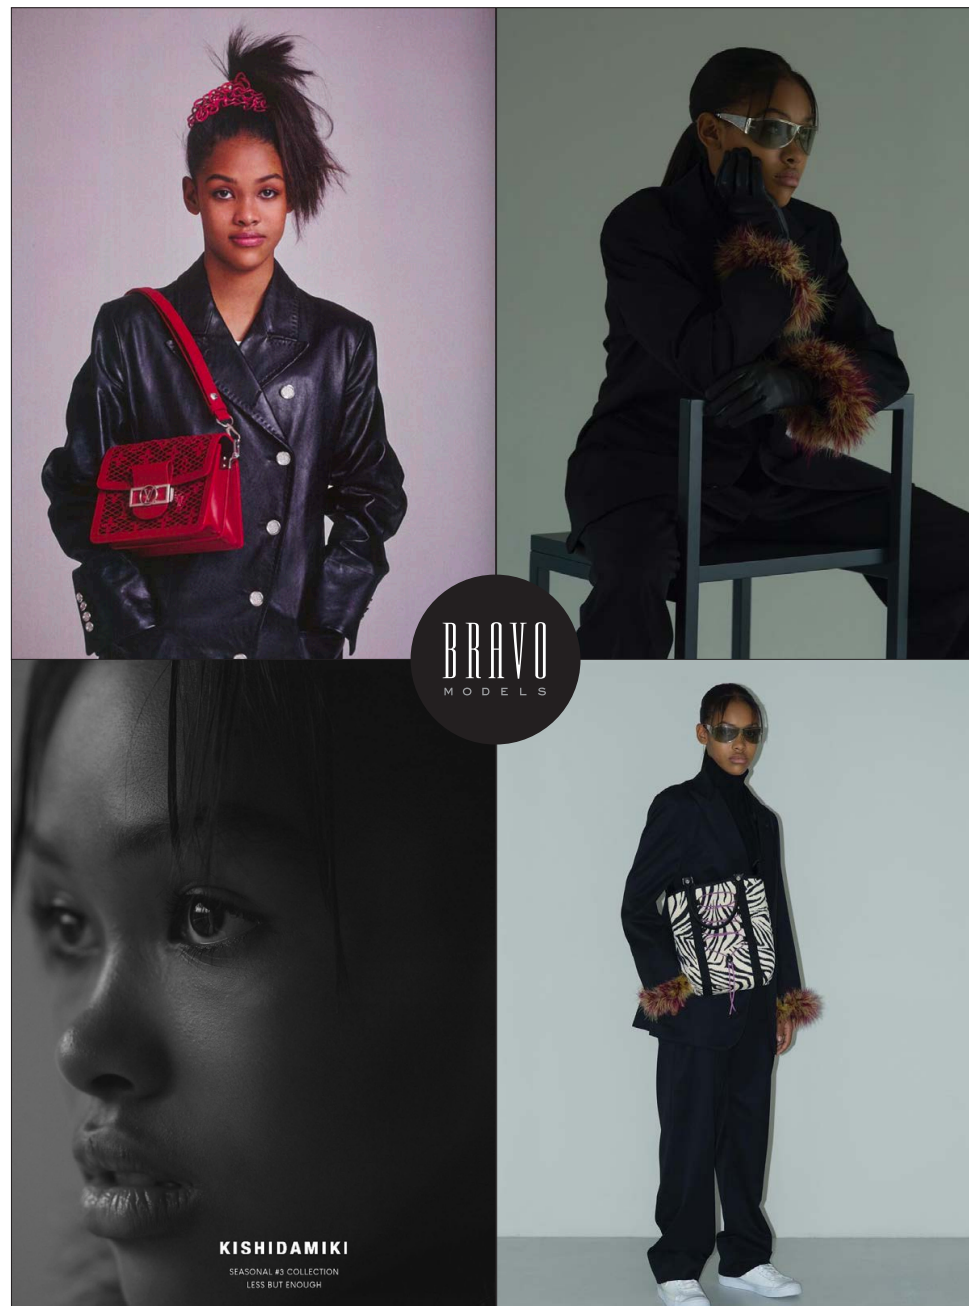

HILLSIDE TERRACE H-301 18-17 SARUGAKUCHO SHIBUYA TOKYO 150-0033 JAPAN  
PHONE 03.3463.9090 / FAX 03.3463.9901  
WWW.BRAVOMODELS.NET

LINA EDGECOMBE

エジコム 梨奈

BRAVO MODELS

Height 170 Bust 80 Waist 60 Hips 85 Shoe 25.5 - 26.0 Eyes Dk.Brown Hair