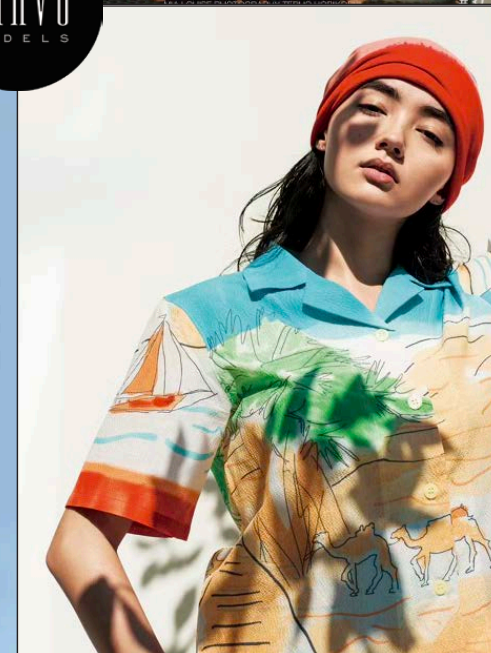

HILLSIDE TERRACE H-301 18-17 SARUGAKUCHO SHIBUYA TOKYO 150-0033 JAPAN
PHONE 03.3463.9090 / FAX 03.3463.9901
WWW.BRAVOMODELS.NET