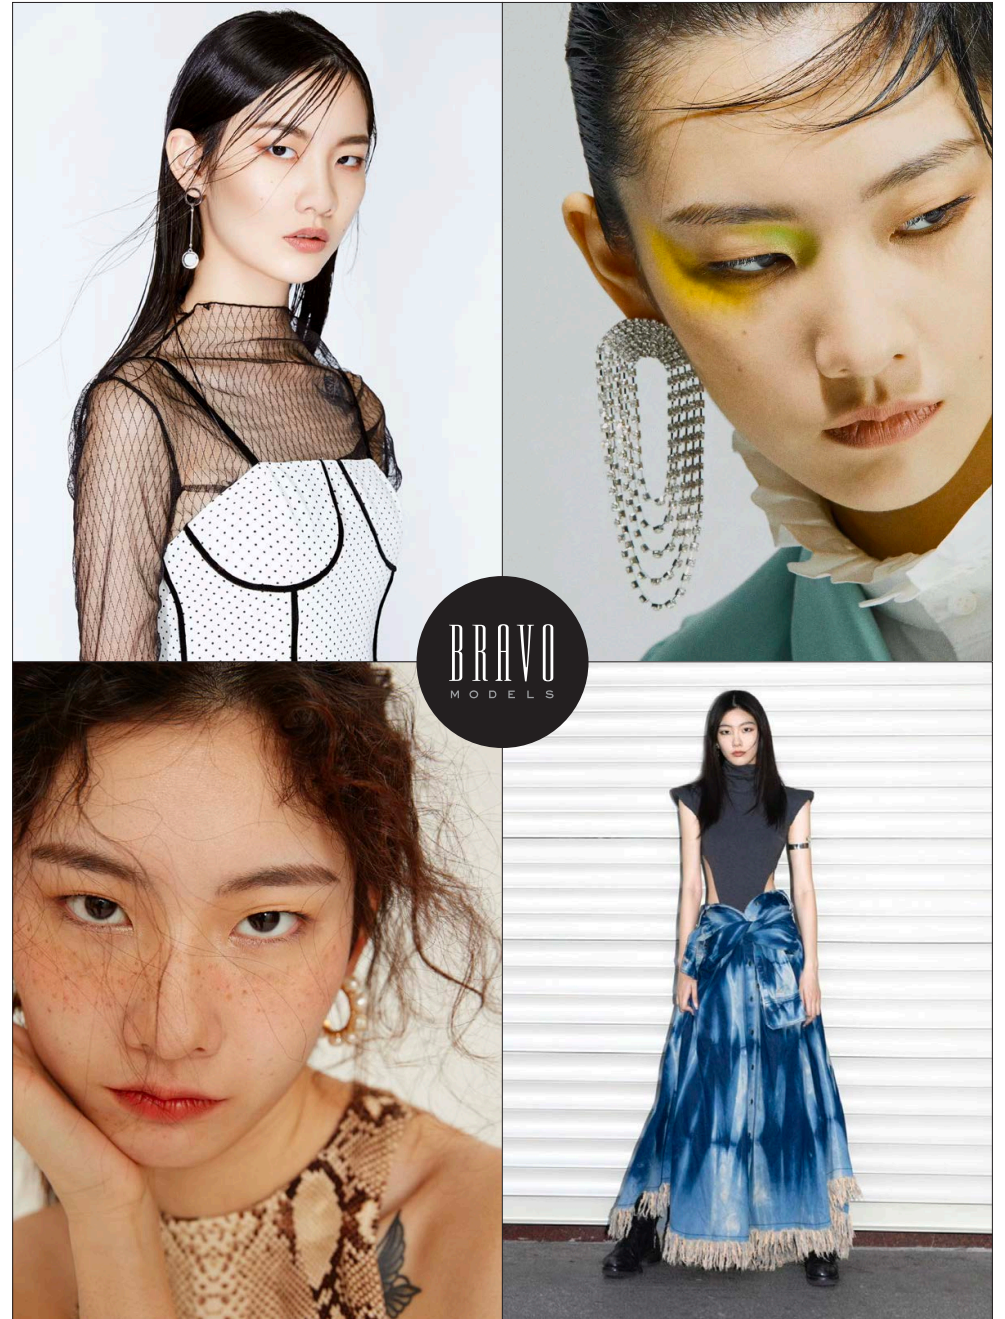

Yujiee

BRAVO MODELS

Height 174 Bust 80 Waist 59 Hips 87 Shoe 24.5 - 25 Eyes dk brown Hair black

HILLSIDE TERRACE H-301 18-17 SARUGAKUCHO SHIBUYA TOKYO 150-0033 JAPAN  
PHONE 03.3463.9090 / FAX 03.3463.9901  
WWW.BRAVOMODELS.NET