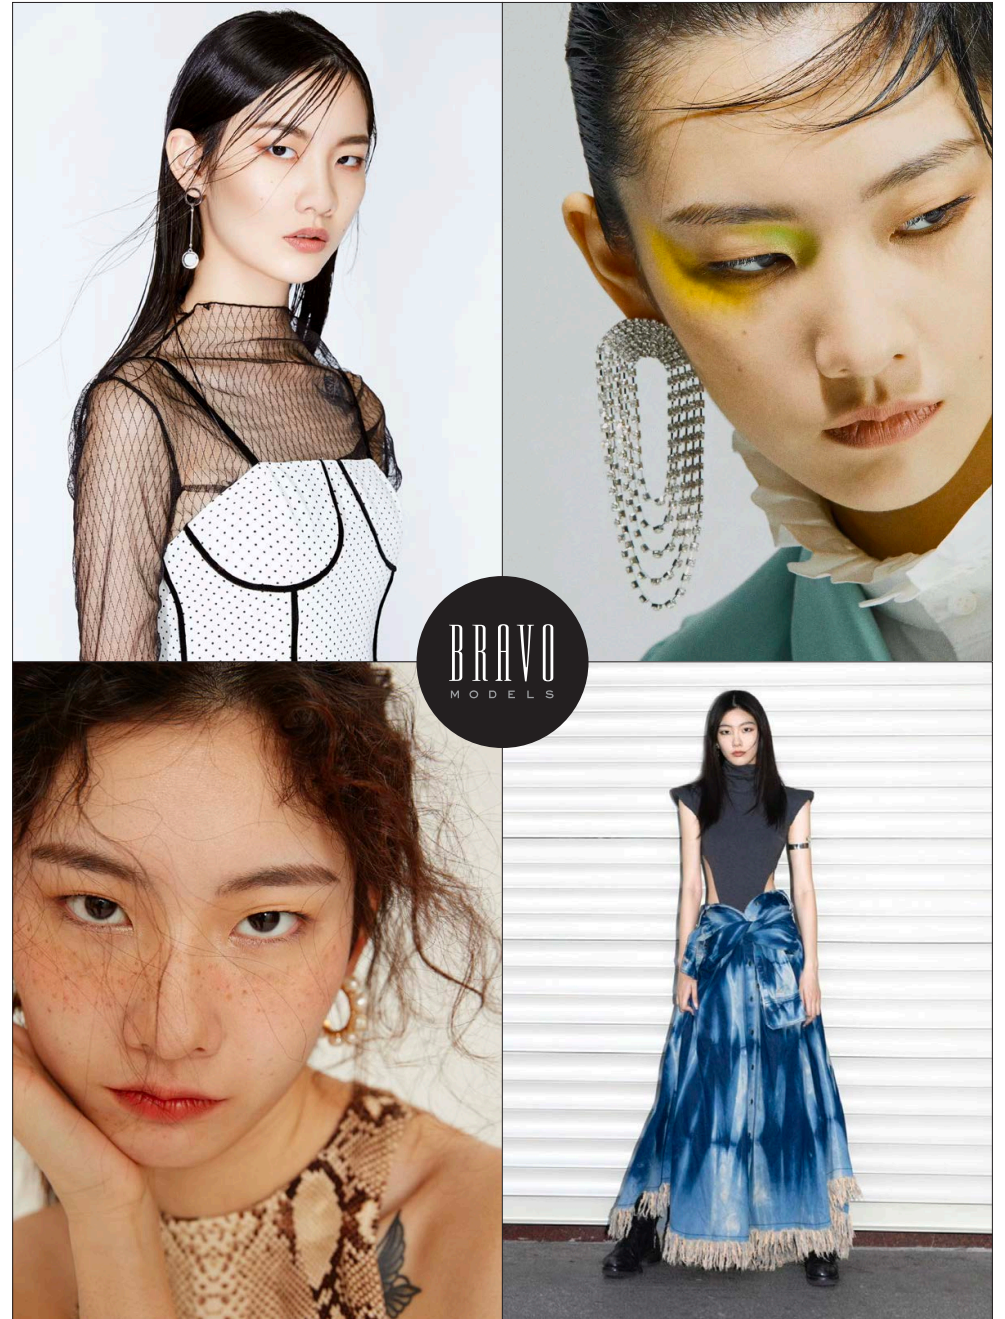

HILLSIDE TERRACE H-301 18-17 SARUGAKUCHO SHIBUYA TOKYO 150-0033 JAPAN
PHONE 03.3463.9090 / FAX 03.3463.9901
WWW.BRAVOMODELS.NET