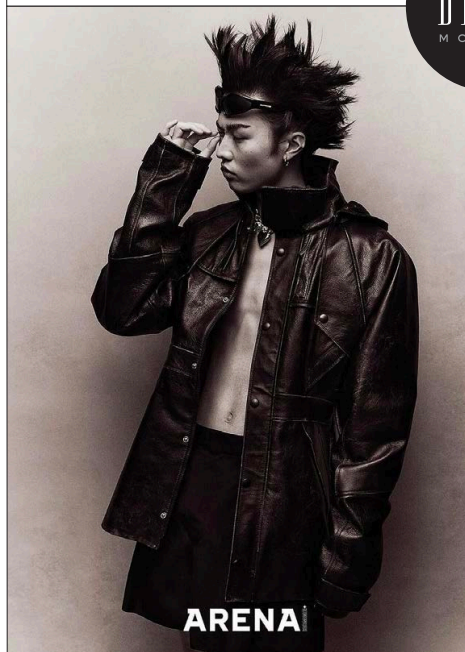

# SYLO

BRAVO MODELS

Height 185cm Chest 81cm Waist 67cm Hips 90cm Shoe 26cm  
Eyes dk brwn Hair black

HILLSIDE TERRACE H-301 18-17 SARUGAKUCHO SHIBUYA TOKYO 150-0033 JAPAN  
PHONE 03.3463.9090 / FAX 03.3463.9901  
WWW.BRAVOMODELS.NET

SEINA

聖名

BRAVO MODELS

Height 187 Chest 81 Waist 68 Hips 90 Shoe 27.5 Eyes black Hair Black

FENDI

ARENA

HILLSIDE TERRACE H-301 18-17 SARUGAKUCHO SHIBUYA TOKYO 150-0033 JAPAN  
PHONE 03.3463.9090 / FAX 03.3463.9901  
WWW.BRAVOMODELS.NET

junsei

山下 順正

BRAVO MODELS

Height 185 Chest 84 Waist 66 Hips 90 Shoe 28 Eyes Dk.brown Hair Black

SHIATZY CHEN

NAMESAKE

HILLSIDE TERRACE H-301 18-17 SARUGAKUCHO SHIBUYA TOKYO 150-0033 JAPAN  
PHONE 03.3463.9090 / FAX 03.3463.9901  
WWW.BRAVOMODELS.NET