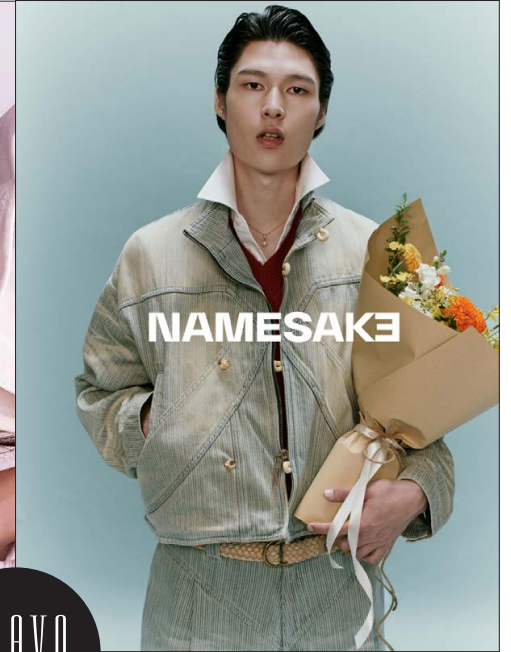

# SYLO

BRAVO MODELS

Height 185cm Chest 81cm Waist 67cm Hips 90cm Shoe 26cm  
Eyes dk brwn Hair black

HILLSIDE TERRACE H-301 18-17 SARUGAKUCHO SHIBUYA TOKYO 150-0033 JAPAN  
PHONE 03.3463.9090 / FAX 03.3463.9901  
WWW.BRAVOMODELS.NET

SEINA

聖名

BRAVO MODELS

Height 187 Chest 81 Waist 68 Hips 90 Shoe 27.5 Eyes black Hair Black

FENDI

ARENA

HILLSIDE TERRACE H-301 18-17 SARUGAKUCHO SHIBUYA TOKYO 150-0033 JAPAN  
PHONE 03.3463.9090 / FAX 03.3463.9901  
WWW.BRAVOMODELS.NET

junsei

山下 順正

BRAVO MODELS

Height 185 Chest 84 Waist 66 Hips 90 Shoe 28 Eyes Dk.brown Hair Black

SHIATZY CHEN

NAMESAKE

HILLSIDE TERRACE H-301 18-17 SARUGAKUCHO SHIBUYA TOKYO 150-0033 JAPAN  
PHONE 03.3463.9090 / FAX 03.3463.9901  
WWW.BRAVOMODELS.NET

# TAIGA

BRAVO MODELS

Height 182 Chest 86 Waist 74 Hips 90 Shoe 27 Eyes Black Hair Black

HILLSIDE TERRACE H-301 18-17 SARUGAKUCHO SHIBUYA TOKYO 150-0033 JAPAN  
PHONE 03.3463.9090 / FAX 03.3463.9901  
WWW.BRAVOMODELS.NET