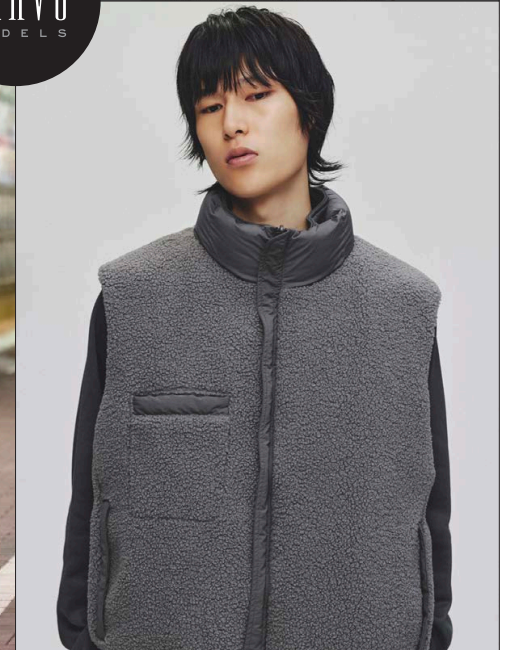

SEINA

聖名

BRAVO MODELS

Height 187 Chest 81 Waist 68 Hips 90 Shoe 27.5 Eyes black Hair Black

FENDI

ARENA

HILLSIDE TERRACE H-301 18-17 SARUGAKUCHO SHIBUYA TOKYO 150-0033 JAPAN  
PHONE 03.3463.9090 / FAX 03.3463.9901  
WWW.BRAVOMODELS.NET

junsei

山下 順正

BRAVO MODELS

Height 185 Chest 84 Waist 66 Hips 90 Shoe 28 Eyes Dk.brown Hair Black

SHIATZY CHEN

NAMESAKE

HILLSIDE TERRACE H-301 18-17 SARUGAKUCHO SHIBUYA TOKYO 150-0033 JAPAN  
PHONE 03.3463.9090 / FAX 03.3463.9901  
WWW.BRAVOMODELS.NET

# TAIGA

BRAVO MODELS

Height 182 Chest 86 Waist 74 Hips 90 Shoe 27 Eyes Black Hair Black

HILLSIDE TERRACE H-301 18-17 SARUGAKUCHO SHIBUYA TOKYO 150-0033 JAPAN  
PHONE 03.3463.9090 / FAX 03.3463.9901  
WWW.BRAVOMODELS.NET