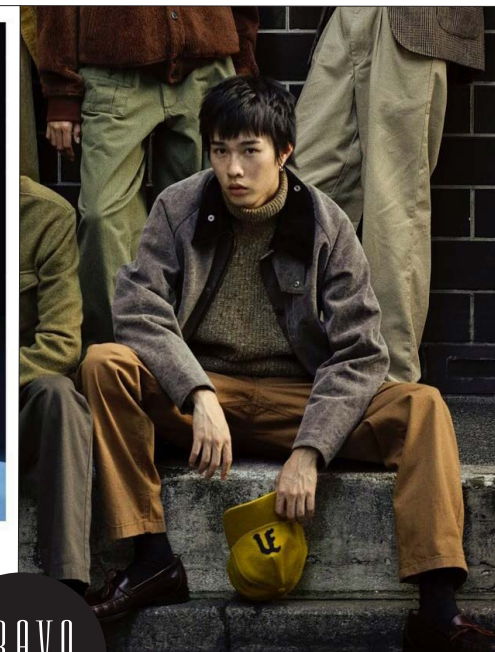

# SYLO

BRAVO MODELS

Height 185cm Chest 81cm Waist 67cm Hips 90cm Shoe 26cm  
Eyes dk brwn Hair black

HILLSIDE TERRACE H-301 18-17 SARUGAKUCHO SHIBUYA TOKYO 150-0033 JAPAN  
PHONE 03.3463.9090 / FAX 03.3463.9901  
WWW.BRAVOMODELS.NET

SEINA

聖名

BRAVO MODELS

Height 187 Chest 81 Waist 68 Hips 90 Shoe 27.5 Eyes black Hair Black

FENDI

ARENA

HILLSIDE TERRACE H-301 18-17 SARUGAKUCHO SHIBUYA TOKYO 150-0033 JAPAN  
PHONE 03.3463.9090 / FAX 03.3463.9901  
WWW.BRAVOMODELS.NET