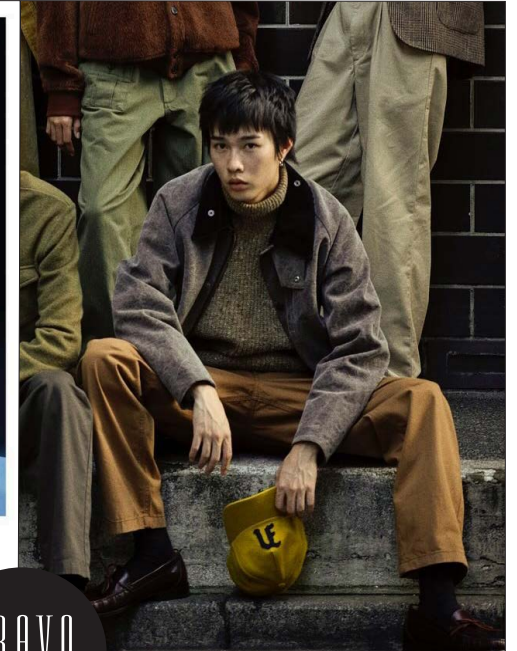

SEINA

聖名

BRAVO MODELS

Height 187 Chest 81 Waist 68 Hips 90 Shoe 27.5 Eyes black Hair Black

FENDI

ARENA

HILLSIDE TERRACE H-301 18-17 SARUGAKUCHO SHIBUYA TOKYO 150-0033 JAPAN  
PHONE 03.3463.9090 / FAX 03.3463.9901  
WWW.BRAVOMODELS.NET

# TAIGA

BRAVO MODELS

Height 182 Chest 86 Waist 74 Hips 90 Shoe 27 Eyes Black Hair Black

HILLSIDE TERRACE H-301 18-17 SARUGAKUCHO SHIBUYA TOKYO 150-0033 JAPAN  
PHONE 03.3463.9090 / FAX 03.3463.9901  
WWW.BRAVOMODELS.NET