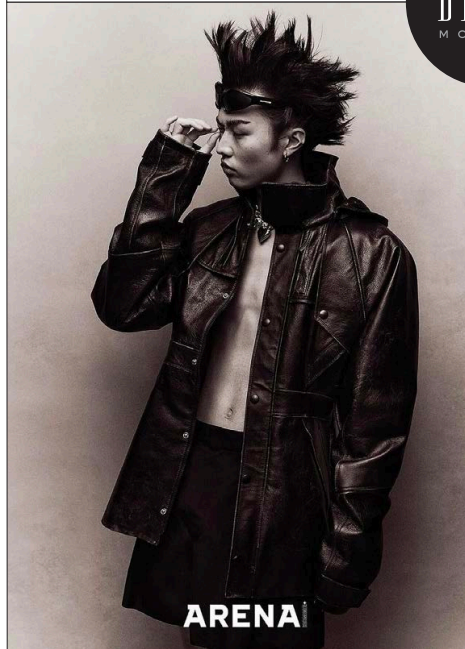

SEINA

聖名

BRAVO MODELS

Height 187 Chest 81 Waist 68 Hips 90 Shoe 27.5 Eyes black Hair Black

FENDI

ARENA

HILLSIDE TERRACE H-301 18-17 SARUGAKUCHO SHIBUYA TOKYO 150-0033 JAPAN  
PHONE 03.3463.9090 / FAX 03.3463.9901  
WWW.BRAVOMODELS.NET

# TAIGA

BRAVO MODELS

Height 182 Chest 86 Waist 74 Hips 90 Shoe 27 Eyes Black Hair Black

HILLSIDE TERRACE H-301 18-17 SARUGAKUCHO SHIBUYA TOKYO 150-0033 JAPAN  
PHONE 03.3463.9090 / FAX 03.3463.9901  
WWW.BRAVOMODELS.NET

HWI

BRAVO MODELS

Height 184 Chest 88 Waist 69 Hips 87 Shoe 27.5 Eyes Dk.brown Hair Black

HILLSIDE TERRACE H-301 18-17 SARUGAKUCHO SHIBUYA TOKYO 150-0033 JAPAN  
PHONE 03.3463.9090 / FAX 03.3463.9901  
WWW.BRAVOMODELS.NET