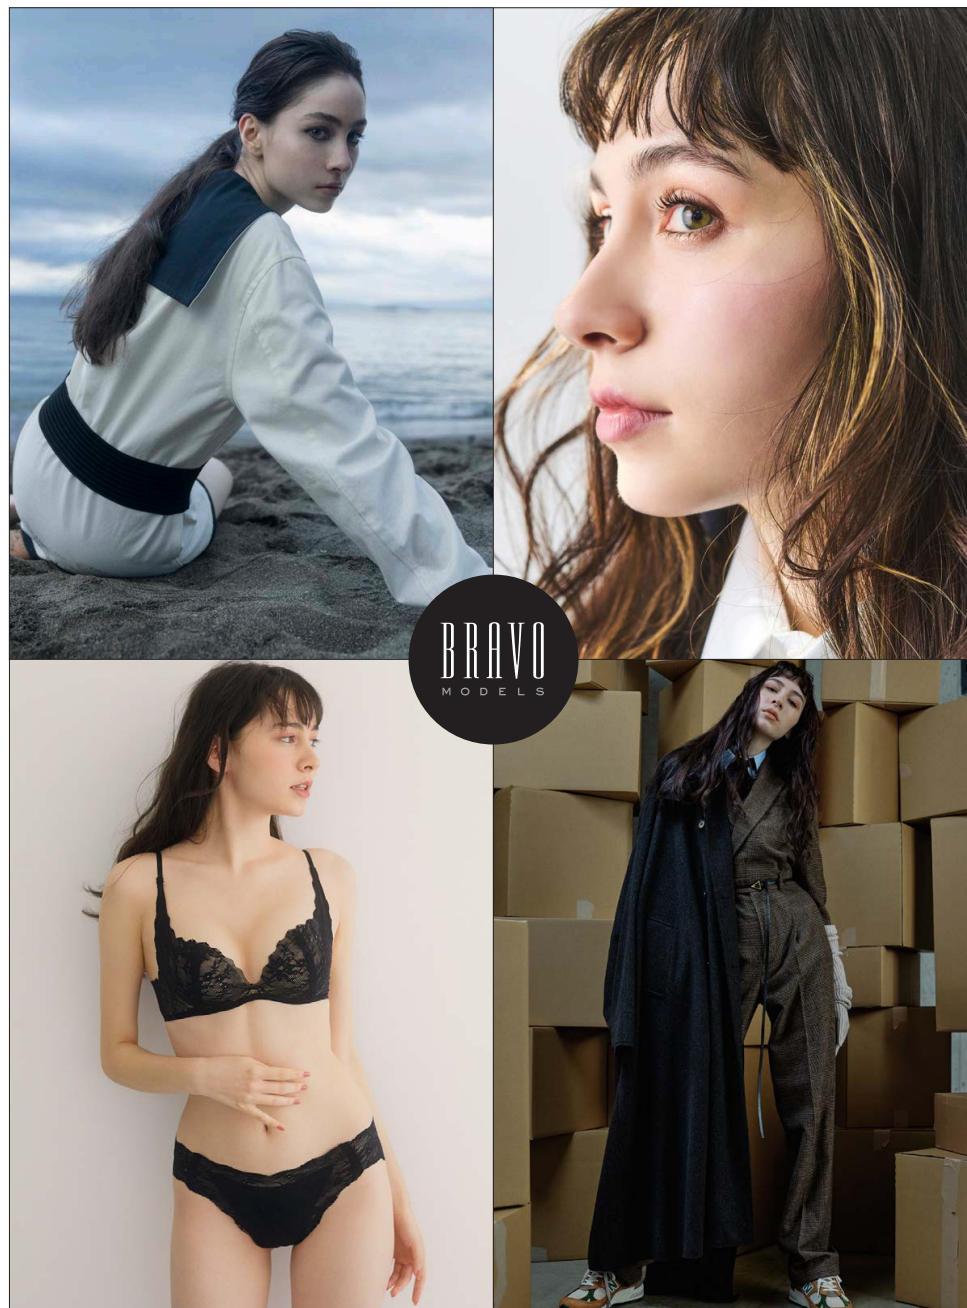

NOELLE

ノエル

BRAVO MODELS

Height 175 Bust 83 Waist 60 Hips 89 Shoe 24.5 Eyes Hazel Hair Dk Brown

HILLSIDE TERRACE H-301 18-17 SARUGAKUCHO SHIBUYA TOKYO 150-0033 JAPAN
PHONE 03.3463.9090 / FAX 03.3463.9901
WWW.BRAVOMODELS.NET

Maily

BRAVO MODELS

Height 170 Bust 83 Waist 60 Hips 91 Shoe 25 Eyes Brown Hair DK.Brown

HILLSIDE TERRACE H-301 18-17 SARUGAKUCHO SHIBUYA TOKYO 150-0033 JAPAN
PHONE 03.3463.9090 / FAX 03.3463.9901
WWW.BRAVOMODELS.NET