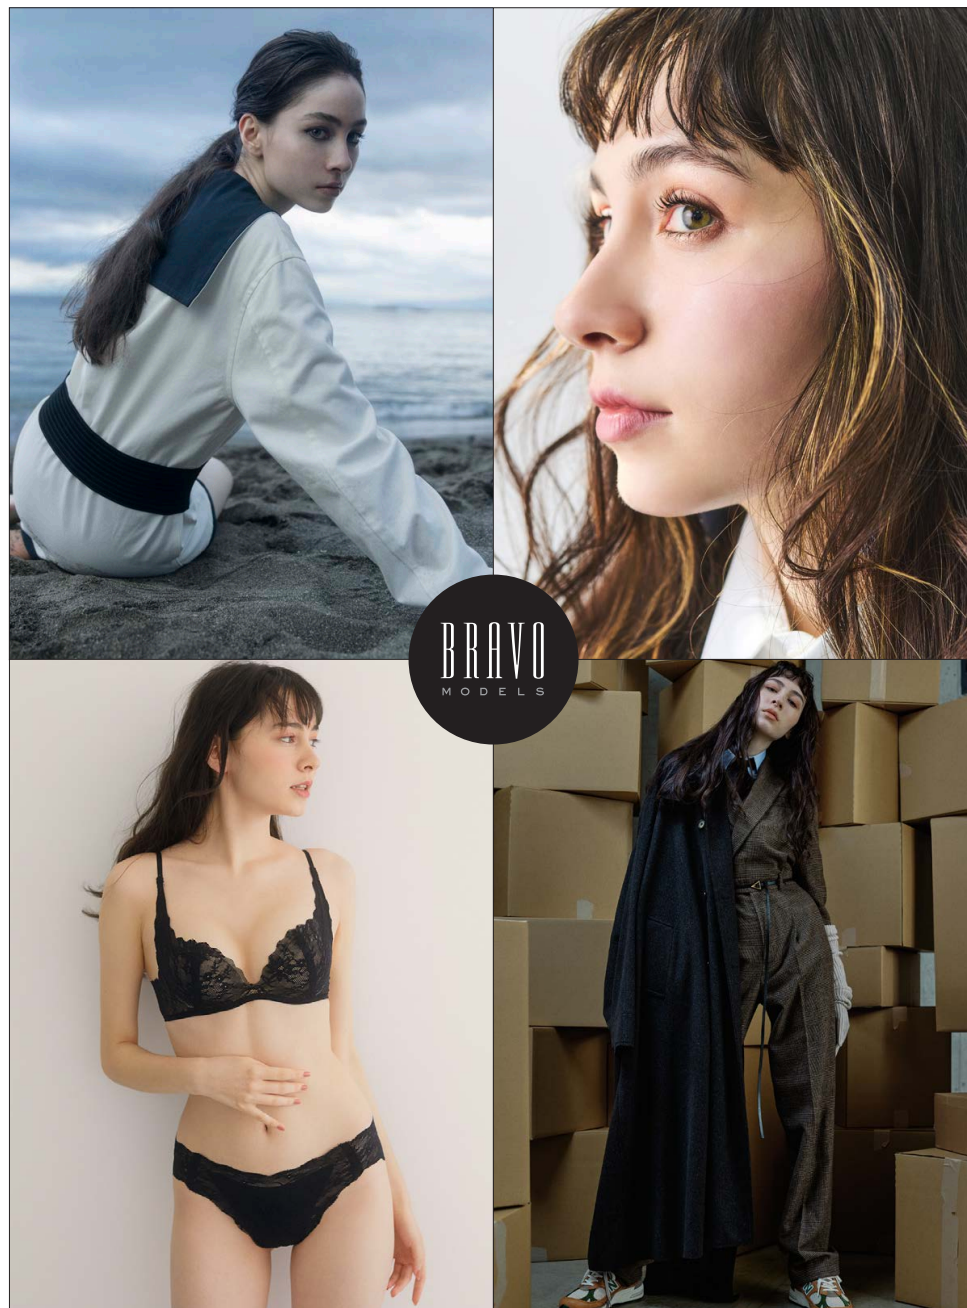

HILLSIDE TERRACE H-301 18-17 SARUGAKUCHO SHIBUYA TOKYO 150-0033 JAPAN
PHONE 03.3463.9090 / FAX 03.3463.9901
WWW.BRAVOMODELS.NET

NOELLE

ノエル

BRAVO MODELS

Height 175 Bust 83 Waist 60 Hips 89 Shoe 24.5 Eyes Hazel Hair Dk Brown