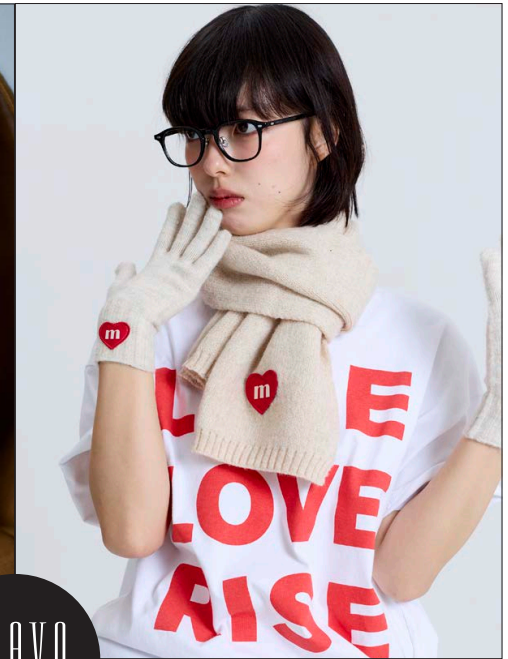

BRAVO
MODELS