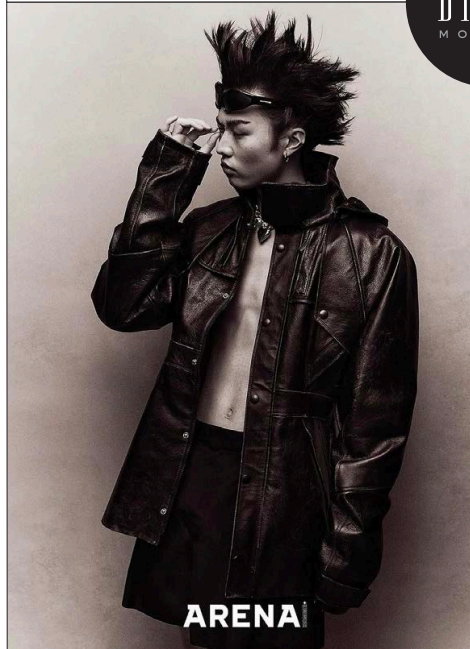

# SEINA

聖名

BRAVO MODELS

Height 187 Chest 81 Waist 68 Hips 90 Shoe 27.5 Eyes black Hair Black

FENDI

ARENA

HILLSIDE TERRACE H-301 18-17 SARUGAKUCHO SHIBUYA TOKYO 150-0033 JAPAN  
PHONE 03.3463.9090 / FAX 03.3463.9901  
WWW.BRAVOMODELS.NET

# TAIGA

BRAVO MODELS

Height 182 Chest 86 Waist 74 Hips 90 Shoe 27 Eyes Black Hair Black

HILLSIDE TERRACE H-301 18-17 SARUGAKUCHO SHIBUYA TOKYO 150-0033 JAPAN  
PHONE 03.3463.9090 / FAX 03.3463.9901  
WWW.BRAVOMODELS.NET

HWI

BRAVO MODELS

Height 184 Chest 88 Waist 69 Hips 87 Shoe 27.5 Eyes Dk.brown Hair Black

HILLSIDE TERRACE H-301 18-17 SARUGAKUCHO SHIBUYA TOKYO 150-0033 JAPAN  
PHONE 03.3463.9090 / FAX 03.3463.9901  
WWW.BRAVOMODELS.NET