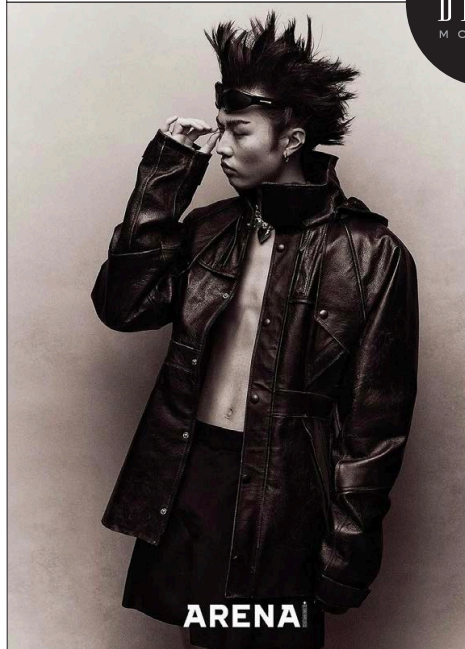

SEINA

聖名

BRAVO MODELS

Height 187 Chest 81 Waist 68 Hips 90 Shoe 27.5 Eyes black Hair Black

FENDI

BRAVO
MODELS

ARENA

HILLSIDE TERRACE H-301 18-17 SARUGAKUCHO SHIBUYA TOKYO 150-0033 JAPAN
PHONE 03.3463.9090 / FAX 03.3463.9901
WWW.BRAVOMODELS.NET

TAIGA

BRAVO MODELS

Height 182 Chest 86 Waist 74 Hips 90 Shoe 27 Eyes Black Hair Black

HILLSIDE TERRACE H-301 18-17 SARUGAKUCHO SHIBUYA TOKYO 150-0033 JAPAN
PHONE 03.3463.9090 / FAX 03.3463.9901
WWW.BRAVOMODELS.NET

HWI

BRAVO MODELS

Height 184 Chest 88 Waist 69 Hips 87 Shoe 27.5 Eyes Dk.brown Hair Black

HILLSIDE TERRACE H-301 18-17 SARUGAKUCHO SHIBUYA TOKYO 150-0033 JAPAN
PHONE 03.3463.9090 / FAX 03.3463.9901
WWW.BRAVOMODELS.NET