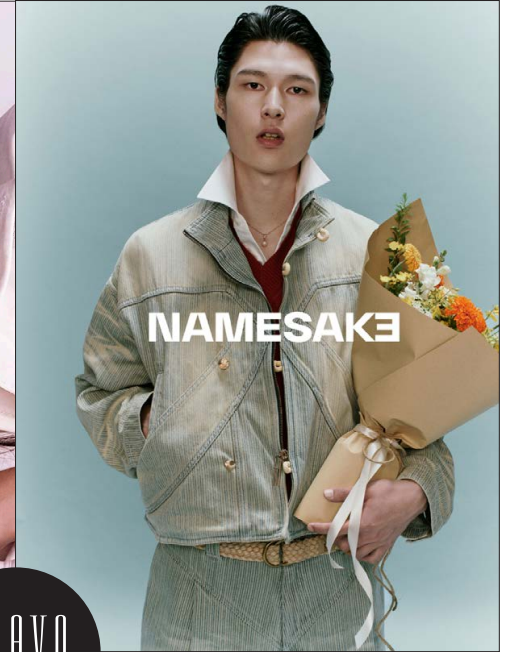

SHUSAKU

西浦 周作

BRAVO MODELS

Height 185 Chest 87.5 Waist 73 Hips 93 Shoe 28 Eyes Black Hair Black

HILLSIDE TERRACE H-301 18-17 SARUGAKUCHO SHIBUYA TOKYO 150-0033 JAPAN  
 PHONE 03.3463.9090 / FAX 03.3463.9901  
 WWW.BRAVOMODELS.NET

junsei

山下 順正

BRAVO MODELS

Height185 Chest 84 Waist 66 Hips90 Shoe 28 Eyes Dk.brown Hair Black

SHIATZY CHEN

NAMESAKE

HILLSIDE TERRACE H-301 18-17 SARUGAKUCHO SHIBUYA TOKYO 150-0033 JAPAN  
PHONE 03.3463.9090 / FAX 03.3463.9901  
WWW.BRAVOMODELS.NET

# Njabulo

BRAVO MODELS

Height 181 Chest 92 Waist 70 Hips 89 Shoe 27.5 Eyes Black Hair Black

HILLSIDE TERRACE H-301 18-17 SARUGAKUCHO SHIBUYA TOKYO 150-0033 JAPAN  
PHONE 03.3463.9090 / FAX 03.3463.9901  
WWW.BRAVOMODELS.NET