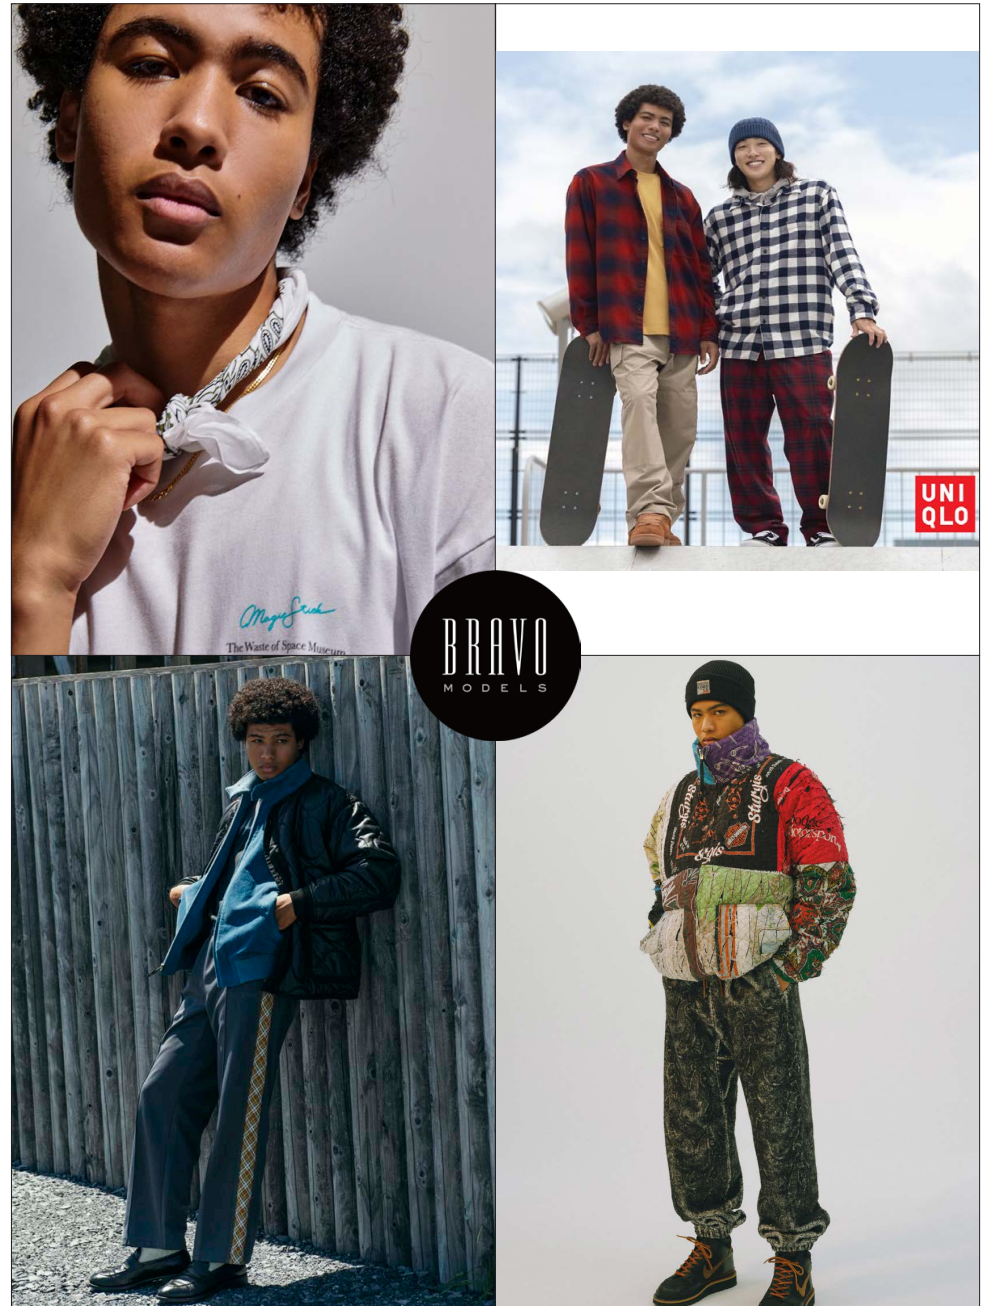

HILLSIDE TERRACE H-301 18-17 SARUGAKUCHO SHIBUYA TOKYO 150-0033 JAPAN
PHONE 03.3463.9090 / FAX 03.3463.9901
WWW.BRAVOMODELS.NET