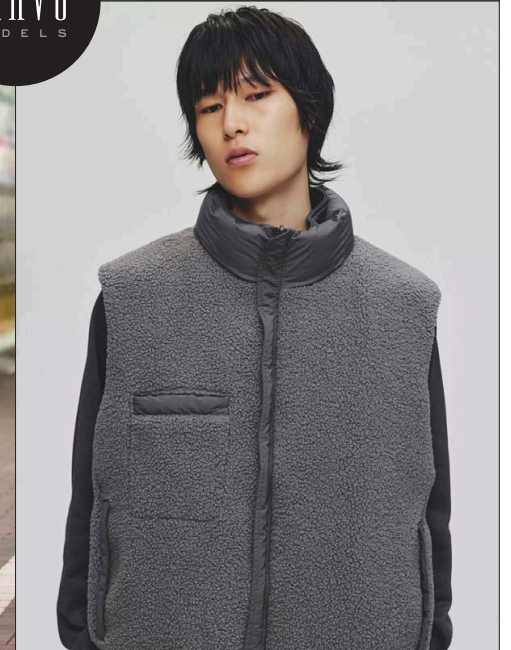

junsei

山下 順正

BRAVO MODELS

Height185 Chest 84 Waist 66 Hips90 Shoe 28 Eyes Dk.brown Hair Black

SHIATZY CHEN

NAMESAKE

HILLSIDE TERRACE H-301 18-17 SARUGAKUCHO SHIBUYA TOKYO 150-0033 JAPAN  
PHONE 03.3463.9090 / FAX 03.3463.9901  
WWW.BRAVOMODELS.NET