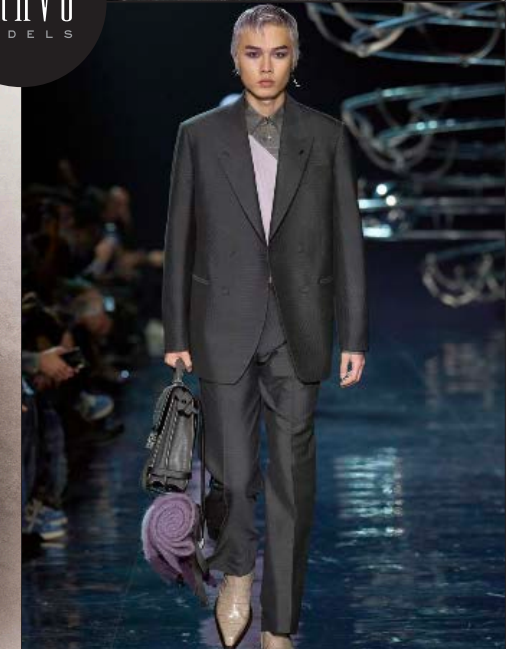

SEINA

聖名

BRAVO MODELS

Height 187 Chest 81 Waist 68 Hips 90 Shoe 27.5 Eyes black Hair Black

FENDI

BRAVO
MODELS

ARENA

HILLSIDE TERRACE H-301 18-17 SARUGAKUCHO SHIBUYA TOKYO 150-0033 JAPAN
PHONE 03.3463.9090 / FAX 03.3463.9901
WWW.BRAVOMODELS.NET

TAIGA

BRAVO MODELS

Height 182 Chest 86 Waist 74 Hips 90 Shoe 27 Eyes Black Hair Black

HILLSIDE TERRACE H-301 18-17 SARUGAKUCHO SHIBUYA TOKYO 150-0033 JAPAN
PHONE 03.3463.9090 / FAX 03.3463.9901
WWW.BRAVOMODELS.NET