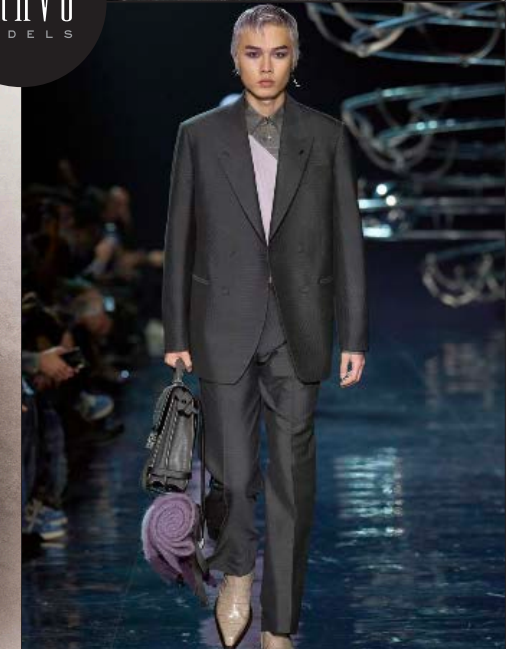

# SEINA

聖名

BRAVO MODELS

Height 187 Chest 81 Waist 68 Hips 90 Shoe 27.5 Eyes black Hair Black

FENDI

ARENA

HILLSIDE TERRACE H-301 18-17 SARUGAKUCHO SHIBUYA TOKYO 150-0033 JAPAN  
PHONE 03.3463.9090 / FAX 03.3463.9901  
WWW.BRAVOMODELS.NET

# TAIGA

BRAVO MODELS

Height 182 Chest 86 Waist 74 Hips 90 Shoe 27 Eyes Black Hair Black

HILLSIDE TERRACE H-301 18-17 SARUGAKUCHO SHIBUYA TOKYO 150-0033 JAPAN  
PHONE 03.3463.9090 / FAX 03.3463.9901  
WWW.BRAVOMODELS.NET