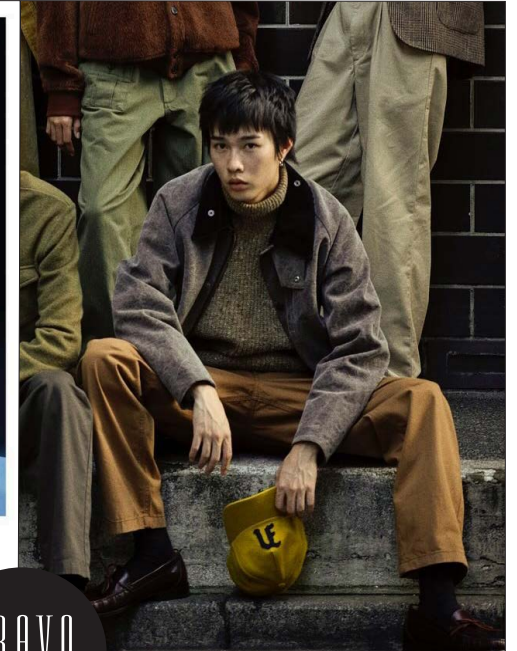

# SEINA

聖名

BRAVO MODELS

Height 187 Chest 81 Waist 68 Hips 90 Shoe 27.5 Eyes black Hair Black

FENDI

ARENA

HILLSIDE TERRACE H-301 18-17 SARUGAKUCHO SHIBUYA TOKYO 150-0033 JAPAN  
PHONE 03.3463.9090 / FAX 03.3463.9901  
WWW.BRAVOMODELS.NET

# TAIGA

BRAVO MODELS

Height 182 Chest 86 Waist 74 Hips 90 Shoe 27 Eyes Black Hair Black

HILLSIDE TERRACE H-301 18-17 SARUGAKUCHO SHIBUYA TOKYO 150-0033 JAPAN  
PHONE 03.3463.9090 / FAX 03.3463.9901  
WWW.BRAVOMODELS.NET