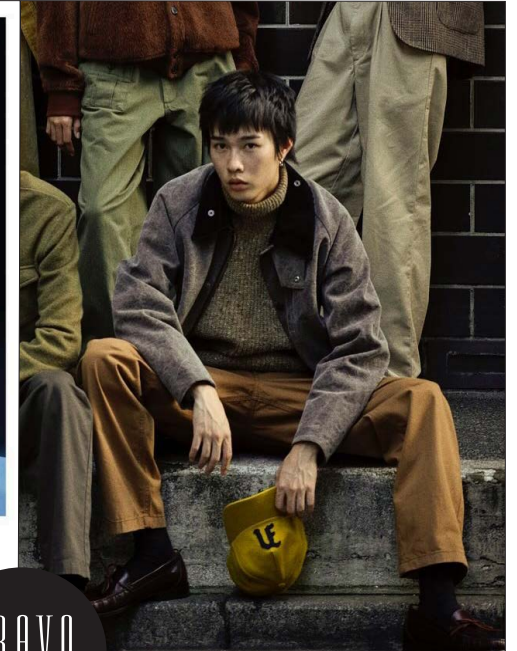

SEINA

聖名

BRAVO MODELS

Height 187 Chest 81 Waist 68 Hips 90 Shoe 27.5 Eyes black Hair Black

FENDI

BRAVO
MODELS

ARENA

HILLSIDE TERRACE H-301 18-17 SARUGAKUCHO SHIBUYA TOKYO 150-0033 JAPAN
PHONE 03.3463.9090 / FAX 03.3463.9901
WWW.BRAVOMODELS.NET

TAIGA

BRAVO MODELS

Height 182 Chest 86 Waist 74 Hips 90 Shoe 27 Eyes Black Hair Black

HILLSIDE TERRACE H-301 18-17 SARUGAKUCHO SHIBUYA TOKYO 150-0033 JAPAN
PHONE 03.3463.9090 / FAX 03.3463.9901
WWW.BRAVOMODELS.NET