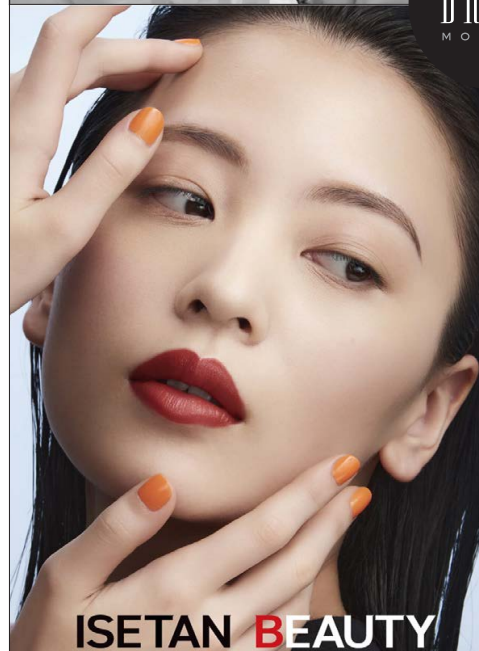

Kureha

紅巴

BRAVO MODELS

Height 163 Bust 81 Waist 58 Hips 78 Shoe 24.5 Eyes Dk. Brown Hair Black

VALENTINO  
GARAVANI

PIPROJECT™ U  
MOUSSY

BRAVO  
MODELS

ISETAN BEAUTY