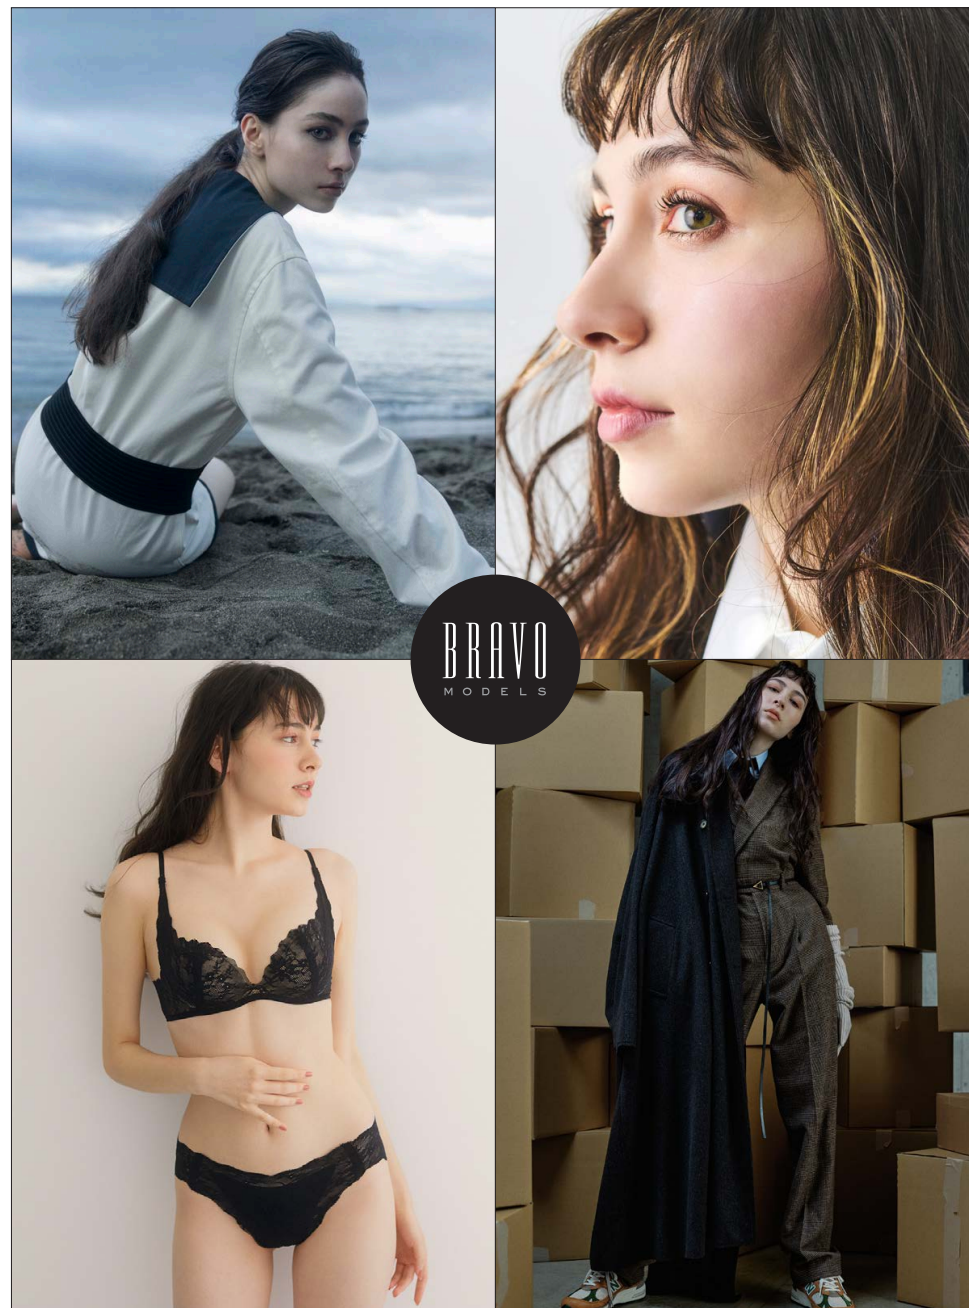

Ting

BRAVO MODELS

Height 175 Bust 79 Waist 60 Hips 89 Shoe 24 Eyes dk brown Hair black

HILLSIDE TERRACE H-301 18-17 SARUGAKUCHO SHIBUYA TOKYO 150-0033 JAPAN
PHONE 03.3463.9090 / FAX 03.3463.9901
WWW.BRAVOMODELS.NET

NOELLE

ノエル

BRAVO MODELS

Height 175 Bust 83 Waist 60 Hips 89 Shoe 24.5 Eyes Hazel Hair Dk Brown

HILLSIDE TERRACE H-301 18-17 SARUGAKUCHO SHIBUYA TOKYO 150-0033 JAPAN
PHONE 03.3463.9090 / FAX 03.3463.9901
WWW.BRAVOMODELS.NET