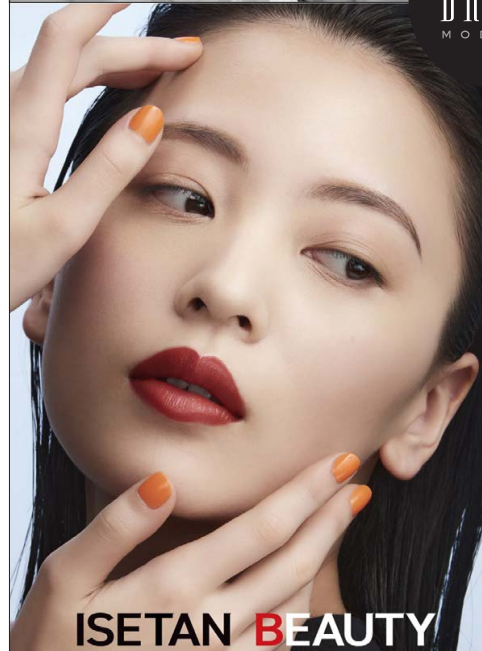

Kureha

紅巴

BRAVO MODELS

Height 163 Bust 81 Waist 58 Hips 78 Shoe 24.5 Eyes Dk. Brown Hair Black

VALENTINO  
GARAVANI

PIPROJECT™ U  
MOUSSY

BRAVO  
MODELS

ISETAN BEAUTY