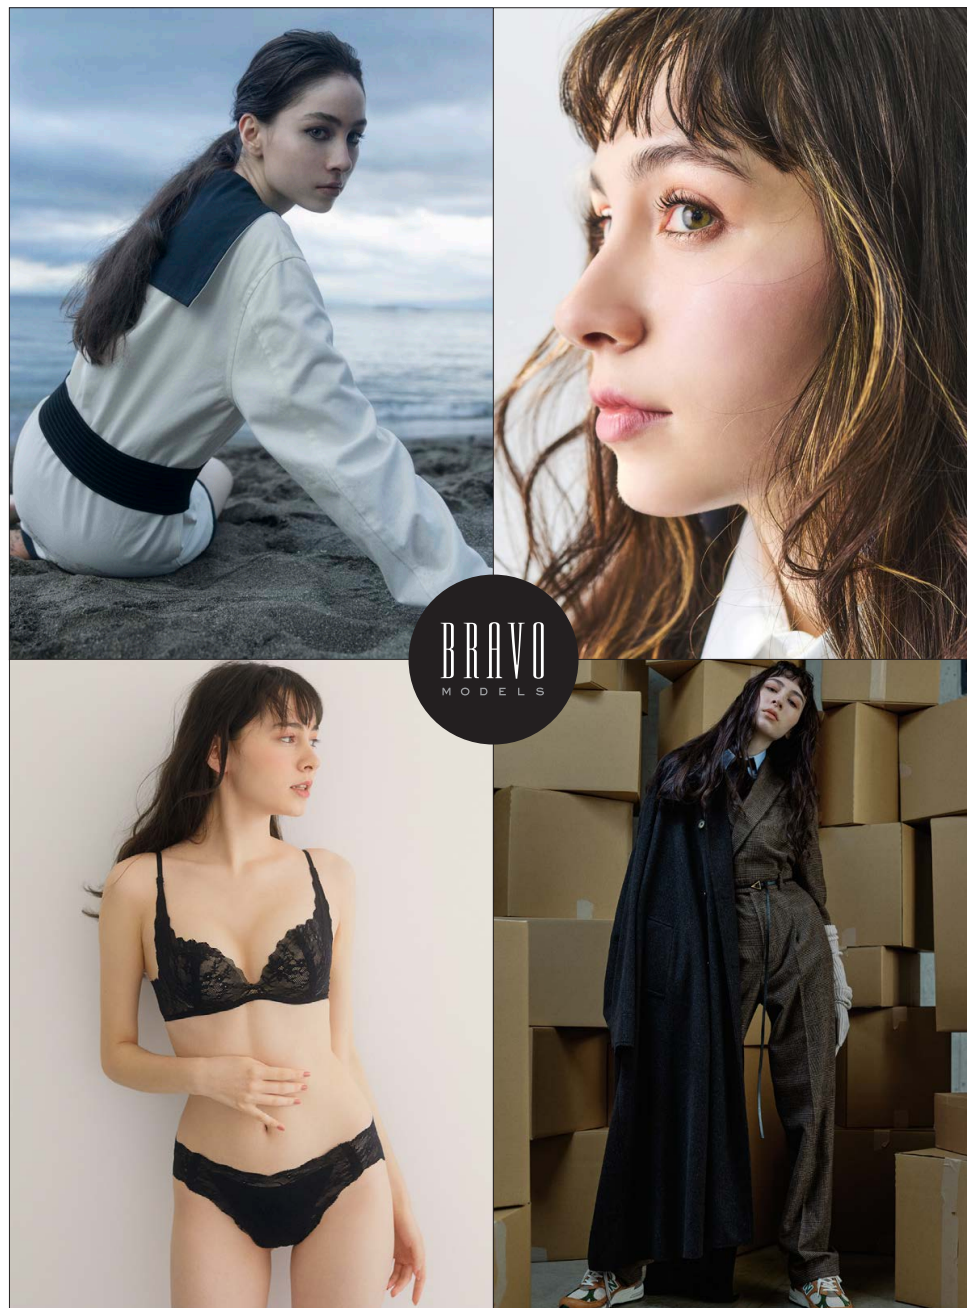

Lilica

石塚 凜里華

BRAVO MODELS

Height 175 Bust 79 Waist 59 Hips 86 Shoe 25.5 Eyes Dk. brown Hair Black

HILLSIDE TERRACE H-301 18-17 SARUGAKUCHO SHIBUYA TOKYO 150-0033 JAPAN
PHONE 03.3463.9090 / FAX 03.3463.9901
WWW.BRAVOMODELS.NET

NOELLE

ノエル

BRAVO MODELS

Height 175 Bust 83 Waist 60 Hips 89 Shoe 24.5 Eyes Hazel Hair Dk Brown

HILLSIDE TERRACE H-301 18-17 SARUGAKUCHO SHIBUYA TOKYO 150-0033 JAPAN
PHONE 03.3463.9090 / FAX 03.3463.9901
WWW.BRAVOMODELS.NET

Maily

BRAVO MODELS

Height 170 Bust 83 Waist 60 Hips 91 Shoe 25 Eyes Brown Hair DK.Brown

HILLSIDE TERRACE H-301 18-17 SARUGAKUCHO SHIBUYA TOKYO 150-0033 JAPAN
PHONE 03.3463.9090 / FAX 03.3463.9901
WWW.BRAVOMODELS.NET