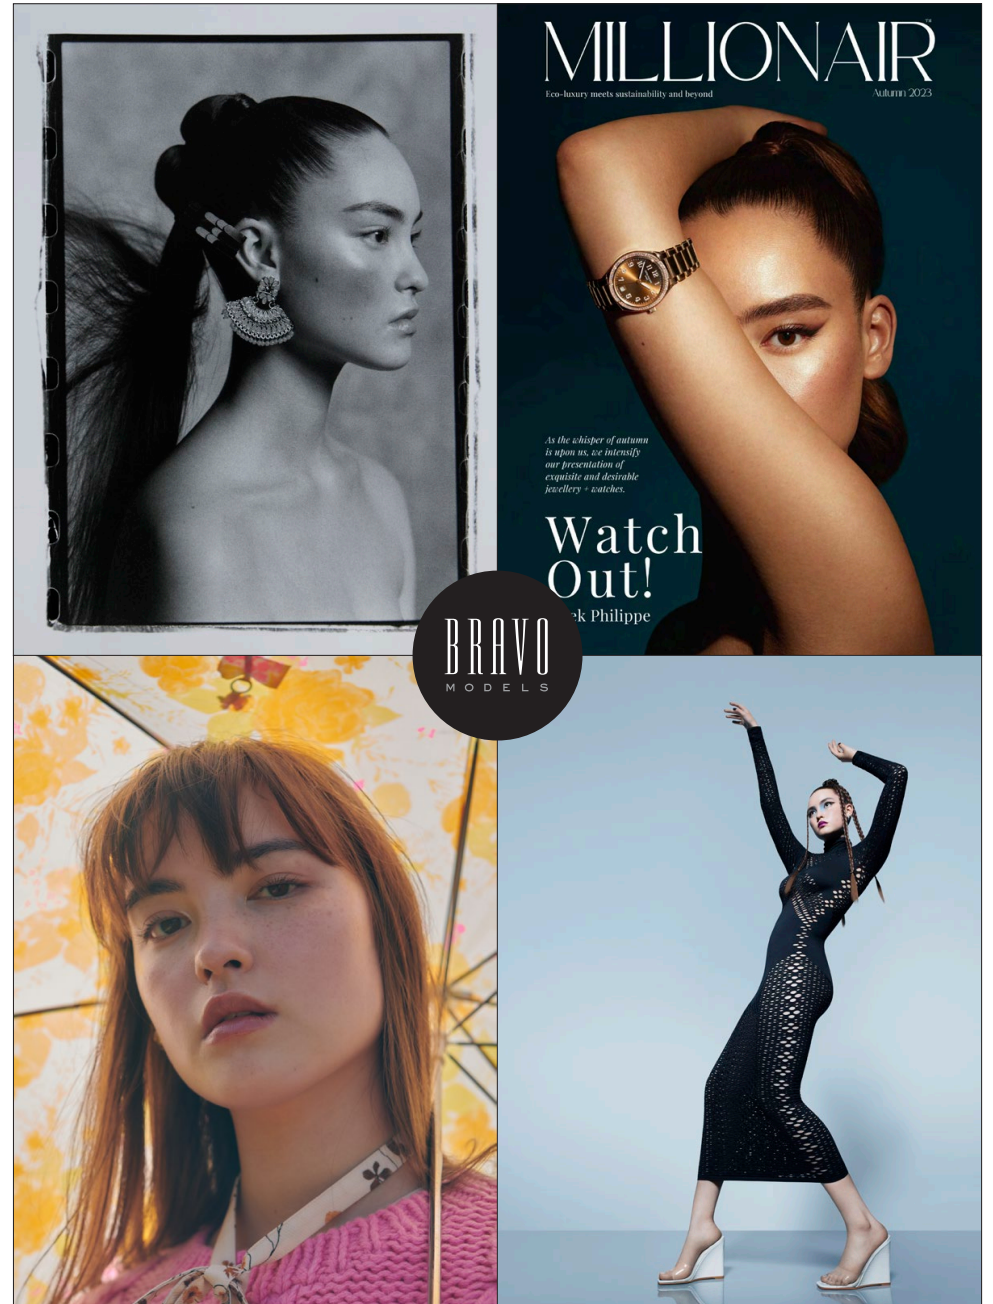

MILLIONAIRE
Eco-luxury meets sustainability and beyond
Aut#11 2023

**Watch
Out!**
by Philippe

BRAVO
MODELS

HILLSIDE TERRACE H-301 18-17 SARUGAKUCHO SHIBUYA TOKYO 150-0033 JAPAN
PHONE 03.3463.9090 / FAX 03.3463.9901
WWW.BRAVOMODELS.NET