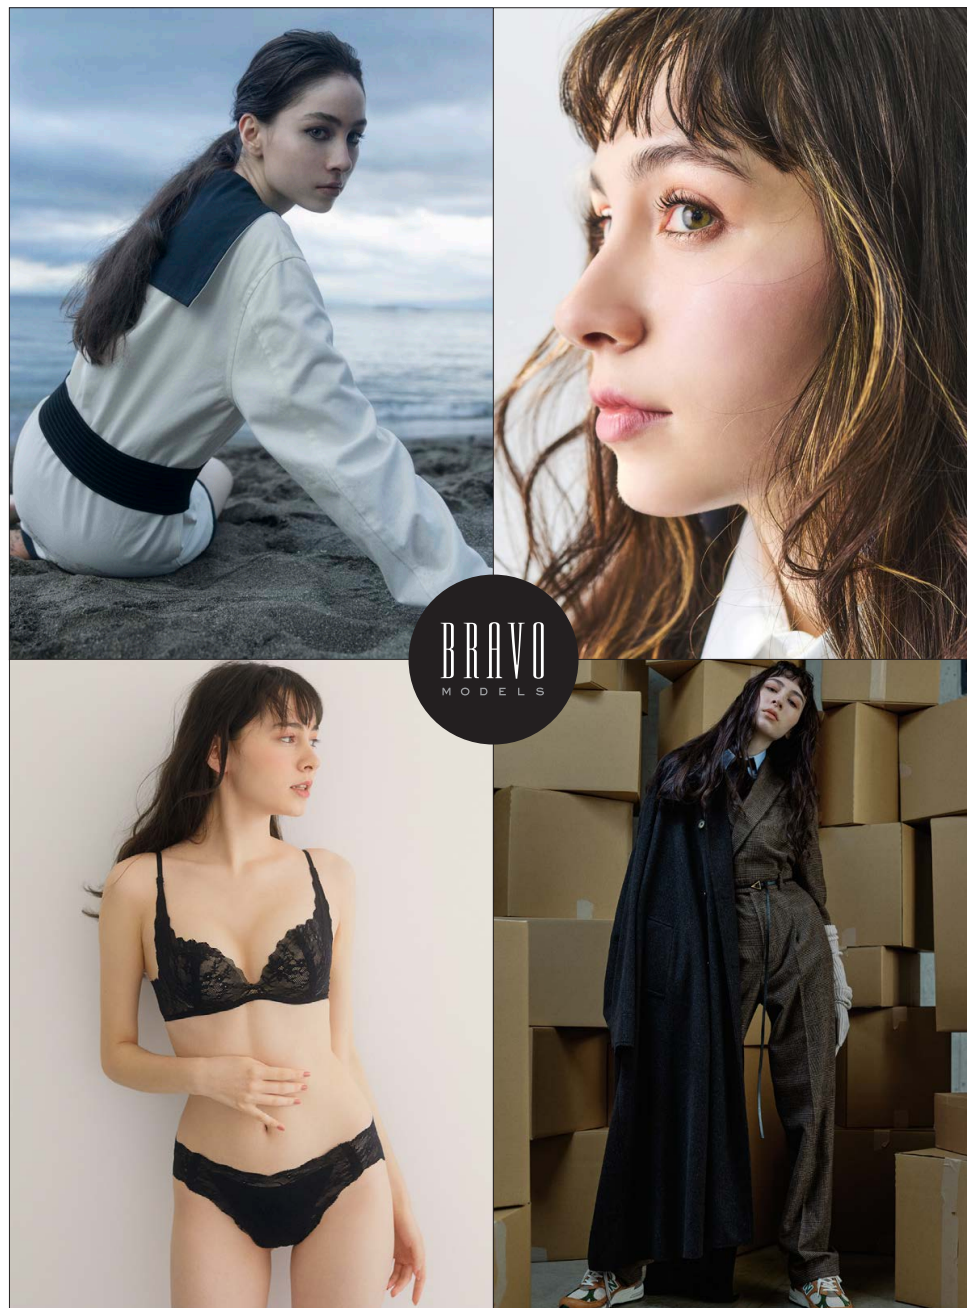

Yoonjeen Kim

BRAVO MODELS

Height 177 Bust 84 Waist 61 Hips 88 Shoe 25 Eyes Black Hair Black

HILLSIDE TERRACE H-301 18-17 SARUGAKUCHO SHIBUYA TOKYO 150-0033 JAPAN
PHONE 03.3463.9090 / FAX 03.3463.9901
WWW.BRAVOMODELS.NET

NOELLE

ノエル

BRAVO MODELS

Height 175 Bust 83 Waist 60 Hips 89 Shoe 24.5 Eyes Hazel Hair Dk Brown

HILLSIDE TERRACE H-301 18-17 SARUGAKUCHO SHIBUYA TOKYO 150-0033 JAPAN
PHONE 03.3463.9090 / FAX 03.3463.9901
WWW.BRAVOMODELS.NET

Maily

BRAVO MODELS

Height 170 Bust 83 Waist 60 Hips 91 Shoe 25 Eyes Brown Hair DK.Brown

HILLSIDE TERRACE H-301 18-17 SARUGAKUCHO SHIBUYA TOKYO 150-0033 JAPAN
PHONE 03.3463.9090 / FAX 03.3463.9901
WWW.BRAVOMODELS.NET