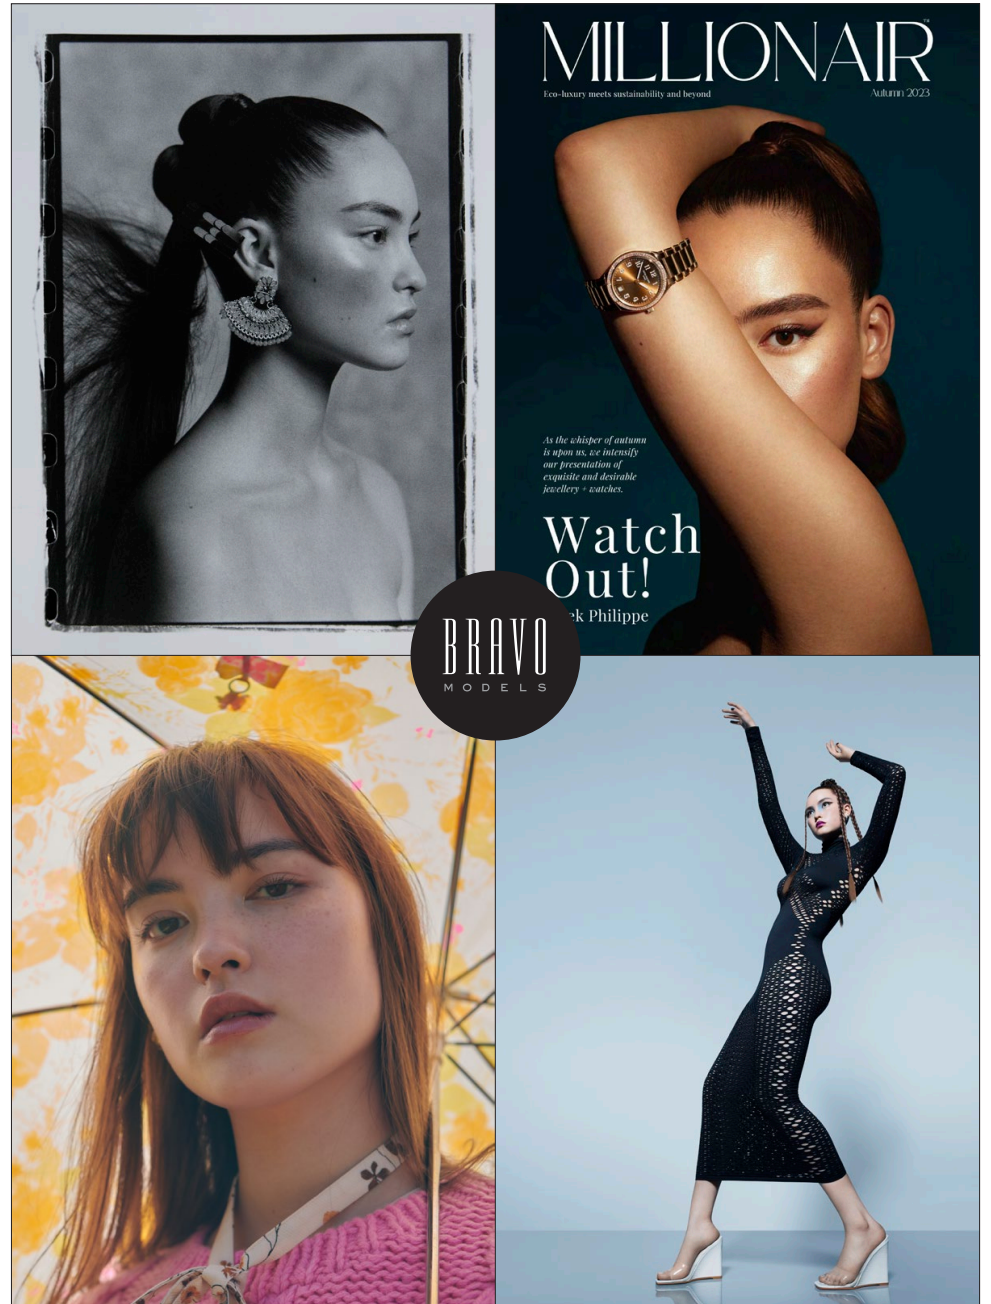

MILLIONAIRE
Eco-luxury meets sustainability and beyond
Autumn 2023

Watch Out!
by Philippe

BRAVO
MODELS

HILLSIDE TERRACE H-301 18-17 SARUGAKUCHO SHIBUYA TOKYO 150-0033 JAPAN
PHONE 03.3463.9090 / FAX 03.3463.9901
WWW.BRAVOMODELS.NET