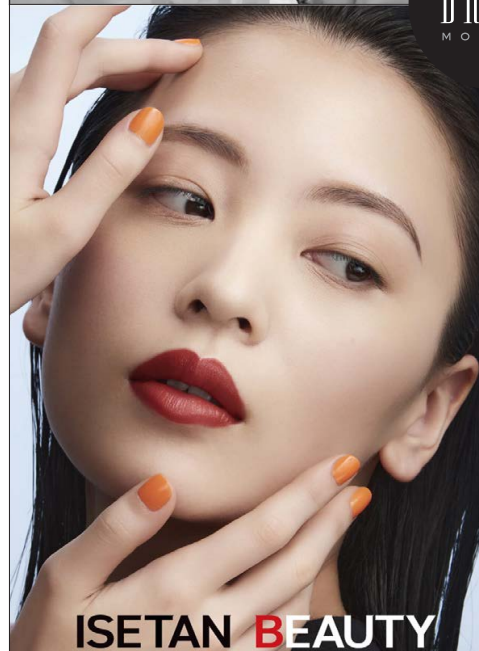

Kureha

紅巴

BRAVO MODELS

Height 163 Bust 81 Waist 58 Hips 78 Shoe 24.5 Eyes Dk. Brown Hair Black

VALENTINO
GARAVANI

PIPROJECT™ U
MOUSSY

BRAVO
MODELS

PAGEBOY