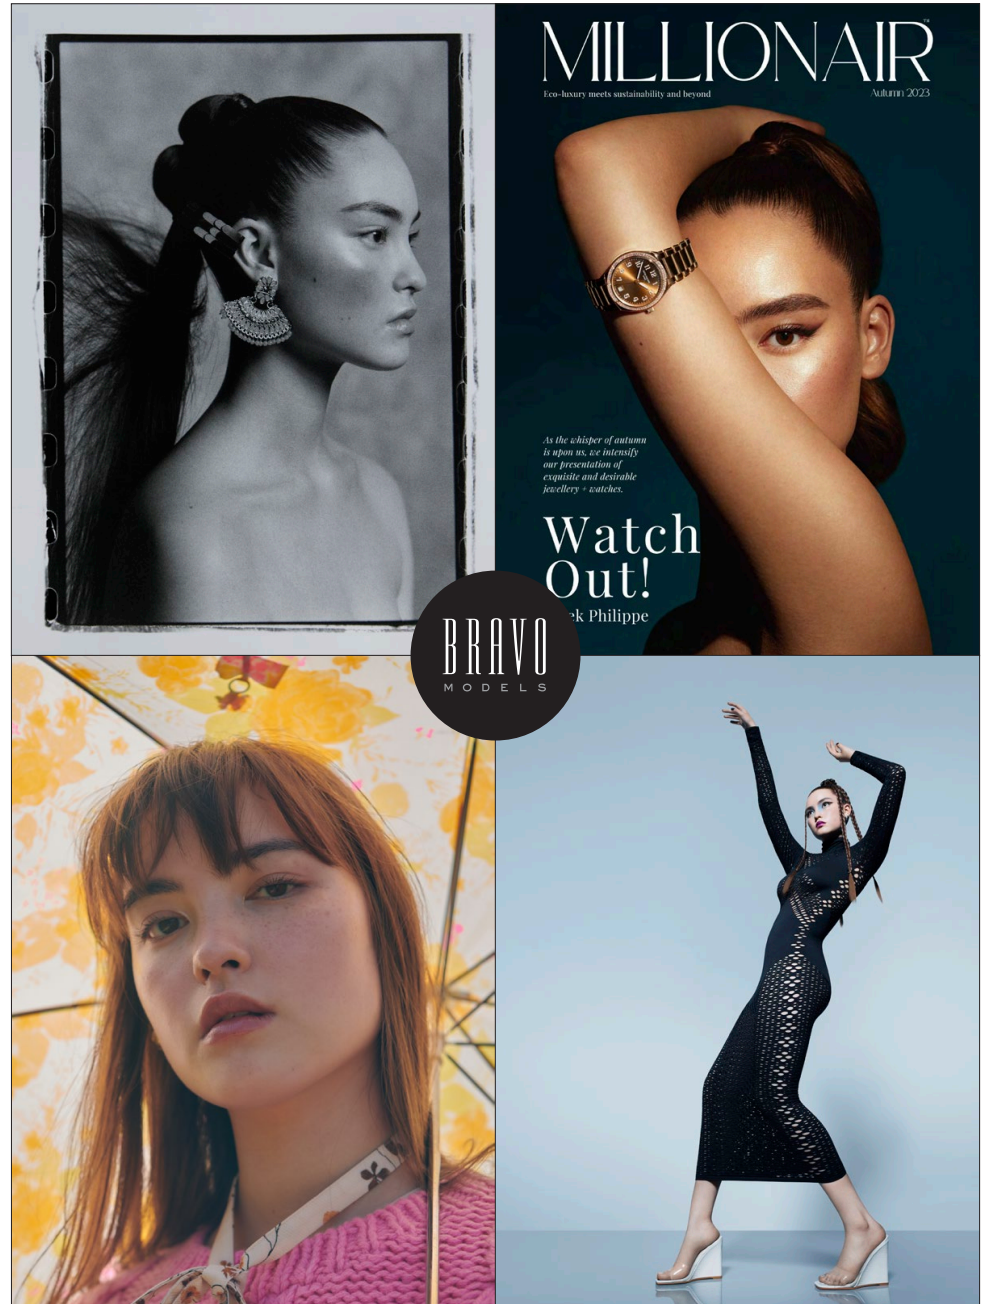

MILLIONAIRE
Eco-luxury meets sustainability and beyond
Aut#11 2023

**Watch
Out!**
by Philippe

BRAVO
MODELS

HILLSIDE TERRACE H-301 18-17 SARUGAKUCHO SHIBUYA TOKYO 150-0033 JAPAN
PHONE 03.3463.9090 / FAX 03.3463.9901
WWW.BRAVOMODELS.NET