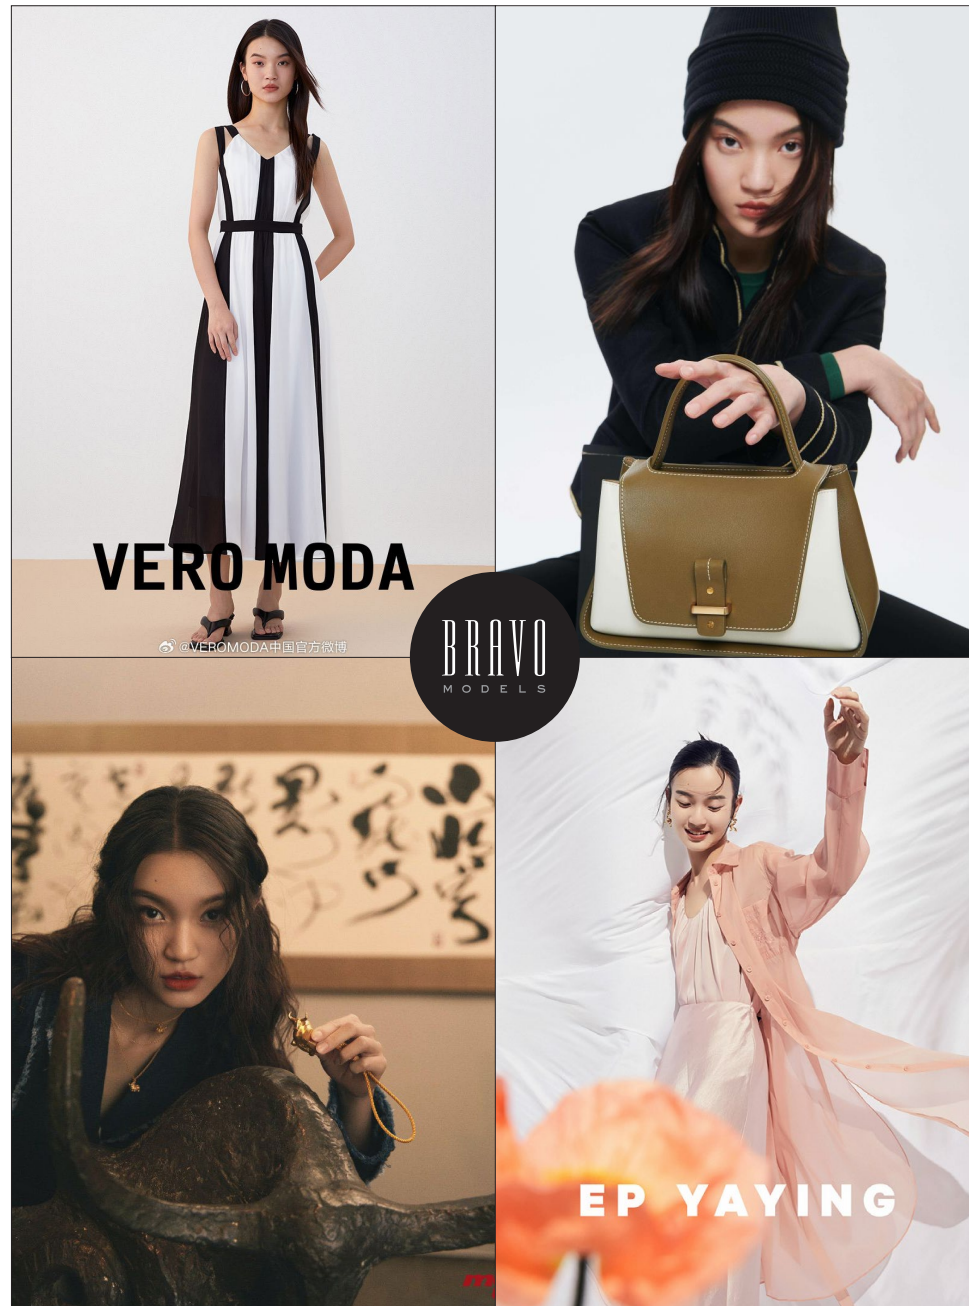

VERO MODA

@VEROMODA中国官方微博

BRAVO
MODELS

EP YAYING

HILLSIDE TERRACE H-301 18-17 SARUGAKUCHO SHIBUYA TOKYO 150-0033 JAPAN
PHONE 03.3463.9090 / FAX 03.3463.9901
WWW.BRAVOMODELS.NET