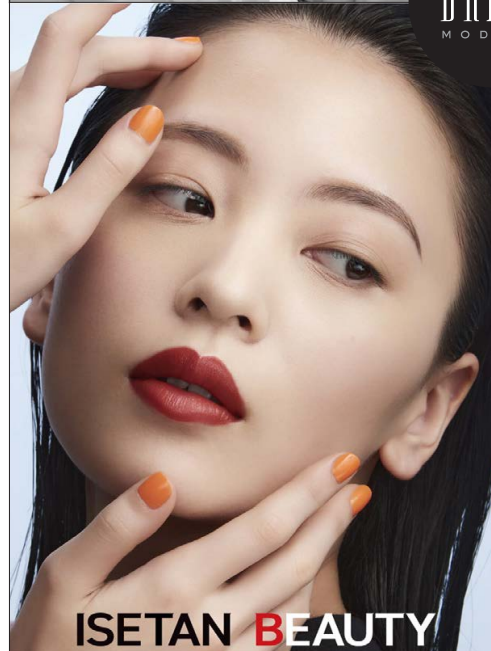

Kureha

紅巴

BRAVO MODELS

Height 163 Bust 81 Waist 58 Hips 78 Shoe 24.5 Eyes Dk. Brown Hair Black

VALENTINO  
GARAVANI

PIPROJECT™ U  
MOUSSY

BRAVO  
MODELS

ISETAN BEAUTY