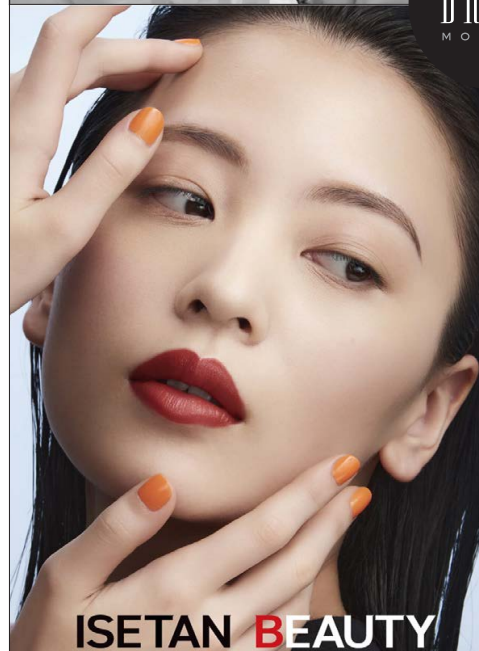

Kureha

紅巴

BRAVO MODELS

Height 163 Bust 81 Waist 58 Hips 78 Shoe 24.5 Eyes Dk. Brown Hair Black

VALENTINO  
GARAVANI

PROJECT U  
MOUSSY

BRAVO  
MODELS

ISETAN BEAUTY