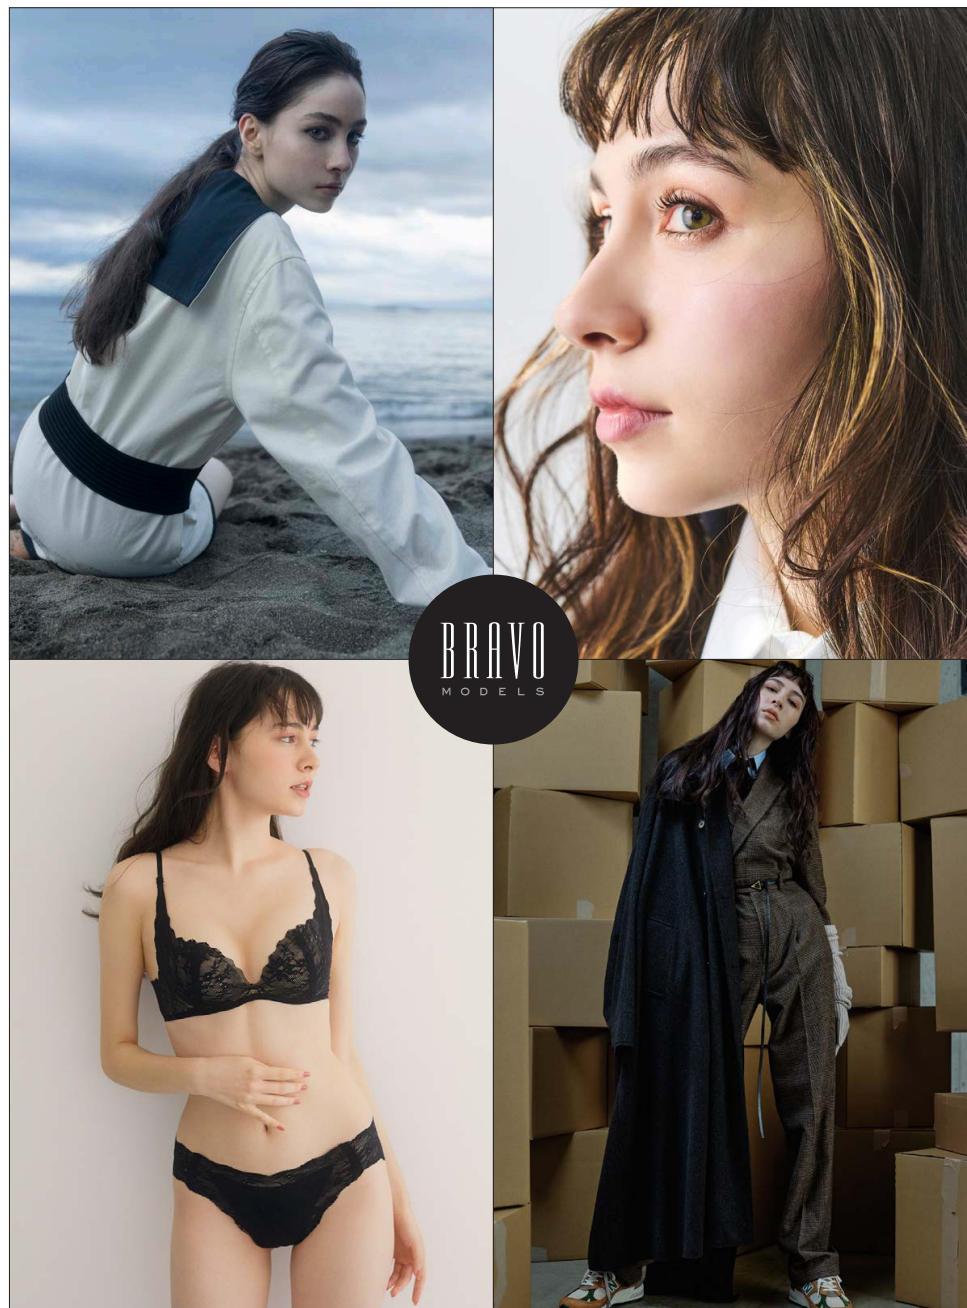

NOELLE

ノエル

BRAVO MODELS

Height 175 Bust 83 Waist 60 Hips 89 Shoe 24.5 Eyes Hazel Hair Dk Brown

HILLSIDE TERRACE H-301 18-17 SARUGAKUCHO SHIBUYA TOKYO 150-0033 JAPAN
PHONE 03.3463.9090 / FAX 03.3463.9901
WWW.BRAVOMODELS.NET

Sabrina

BRAVO MODELS

Height 170 Bust 81 Waist 58 Hips 90 Shoe 26 Eyes Dk. Brown Hair Brown

HILLSIDE TERRACE H-301 18-17 SARUGAKUCHO SHIBUYA TOKYO 150-0033 JAPAN
 PHONE 03.3463.9090 / FAX 03.3463.9901
 WWW.BRAVOMODELS.NET