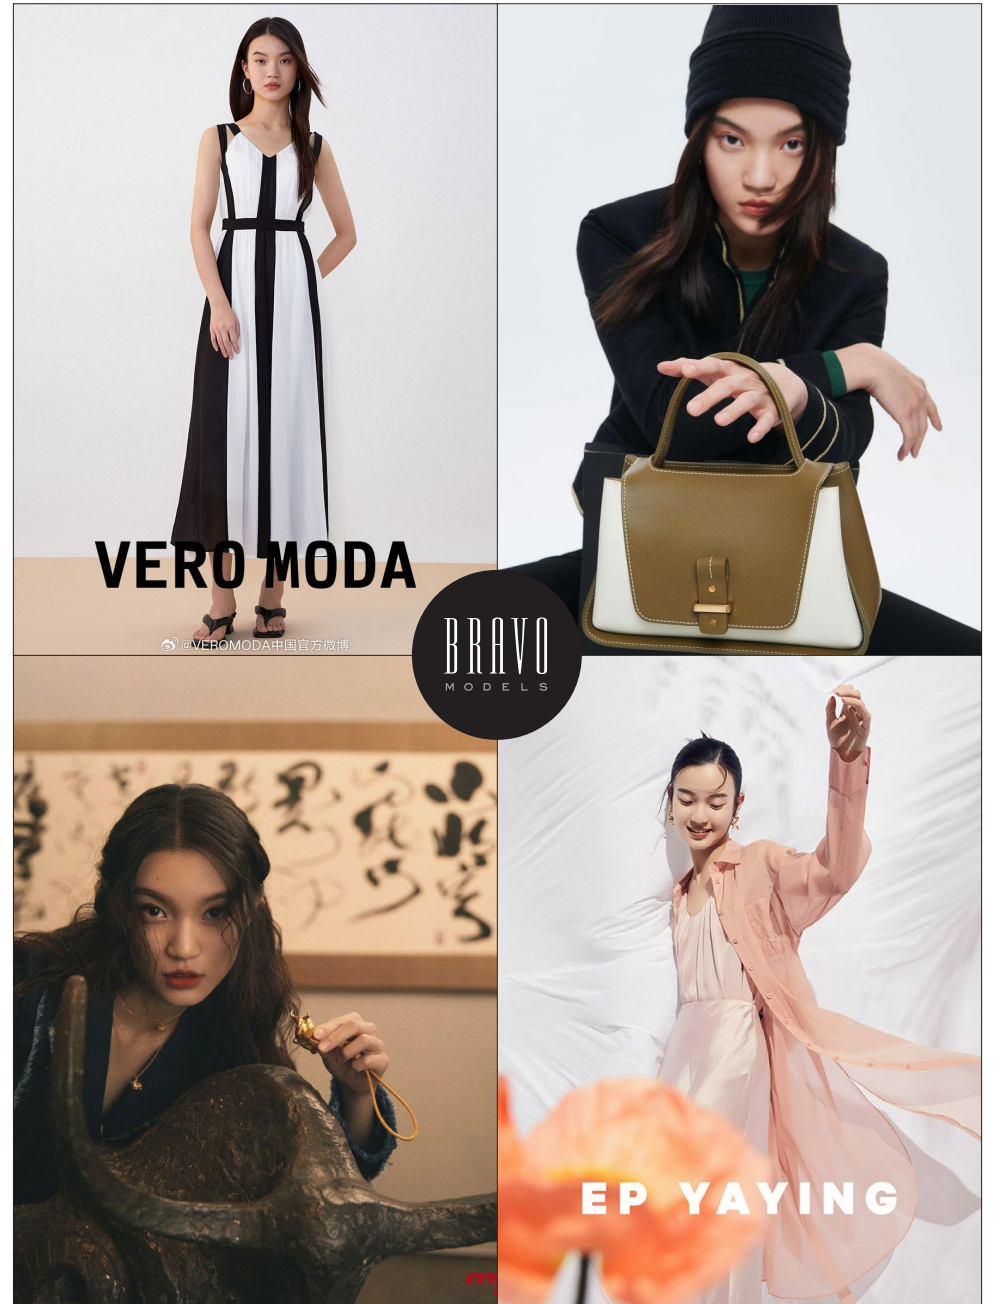

Qiqing

BRAVO MODELS

Height 177 Bust 80 Waist 61 Hips 89 Shoe 24 Eyes brown Hair brown

VERO MODA

@VEROMODA中国官方微博

BRAVO
MODELS

EP YAYING

HILLSIDE TERRACE H-301 18-17 SARUGAKUCHO SHIBUYA TOKYO 150-0033 JAPAN
PHONE 03.3463.9090 / FAX 03.3463.9901
WWW.BRAVOMODELS.NET