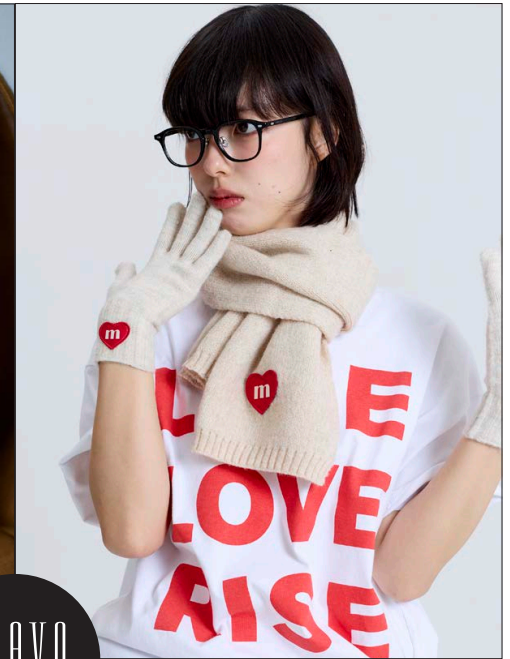

BRAVO
MODELS