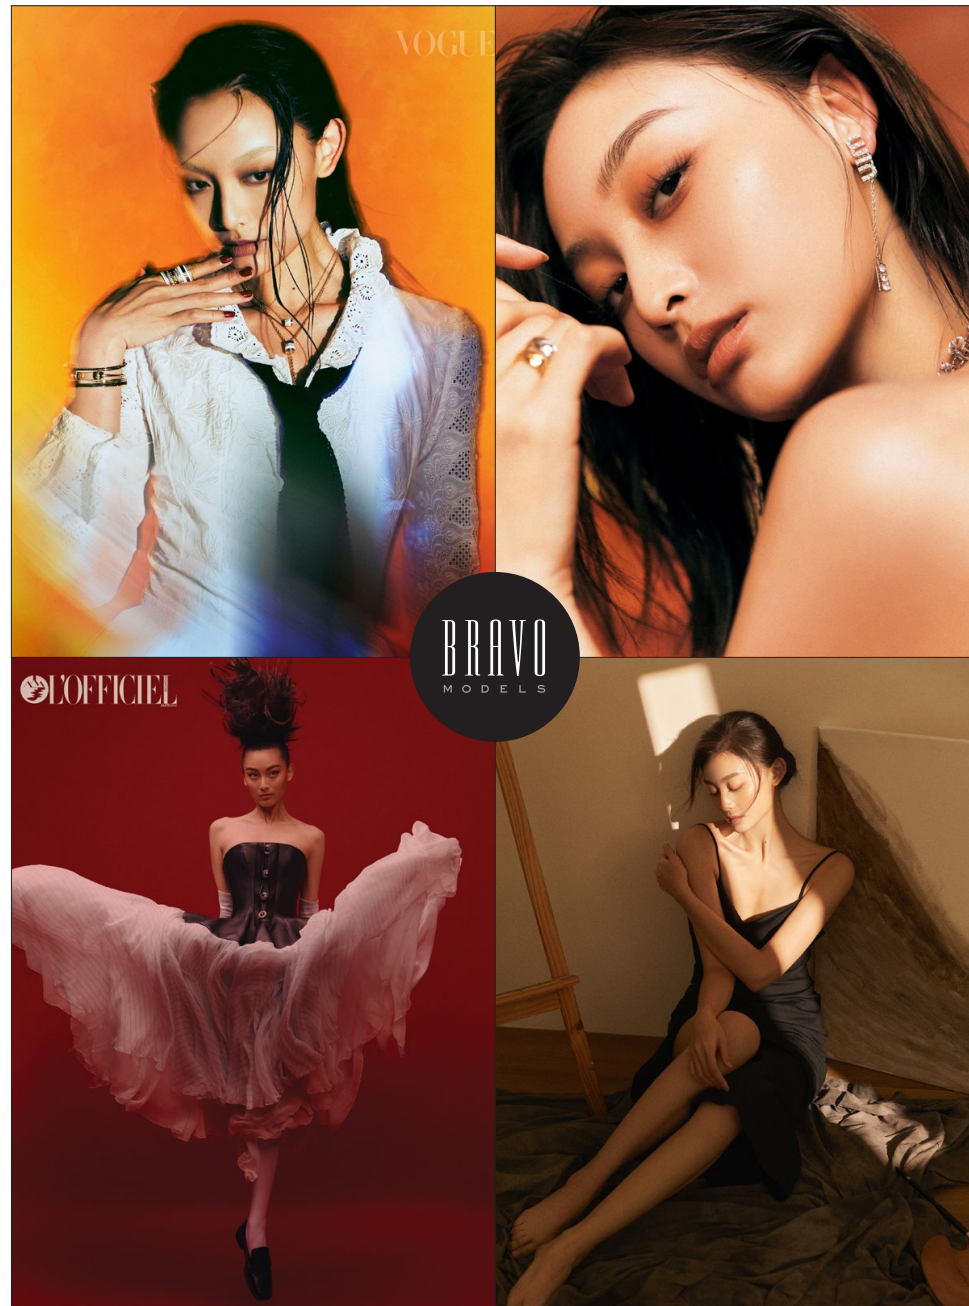

HILLSIDE TERRACE H-301 18-17 SARUGAKUCHO SHIBUYA TOKYO 150-0033 JAPAN
PHONE 03.3463.9090 / FAX 03.3463.9901
WWW.BRAVOMODELS.NET