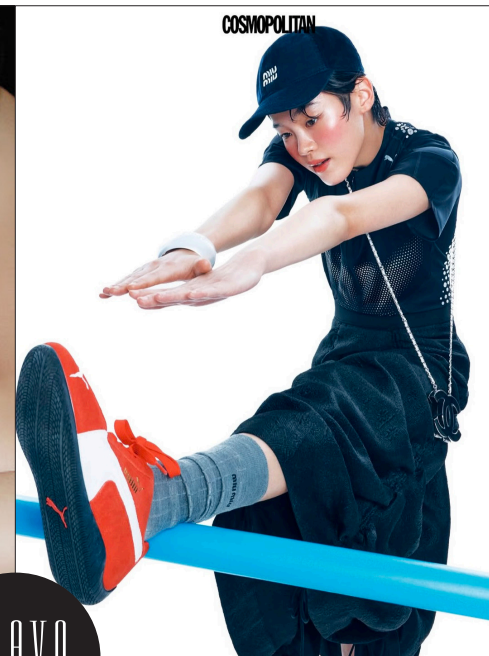

YUNSEO

BRAVO MODELS

Height 176 Bust 71 Waist 60 Hips 84 Shoe 24 Eyes Brown Hair Black

DAZED

COSMOPOLITAN

BAZAR

DIOR

HILLSIDE TERRACE H-301 18-17 SARUGAKUCHO SHIBUYA TOKYO 150-0033 JAPAN
PHONE 03.3463.9090 / FAX 03.3463.9901
WWW.BRAVOMODELS.NET

Ning An

BRAVO MODELS

Height 175 Bust 80 Waist 60 Hips 89 Shoe 24 Eyes dk brown Hair black

HILLSIDE TERRACE H-301 18-17 SARUGAKUCHO SHIBUYA TOKYO 150-0033 JAPAN
PHONE 03.3463.9090 / FAX 03.3463.9901
WWW.BRAVOMODELS.NET