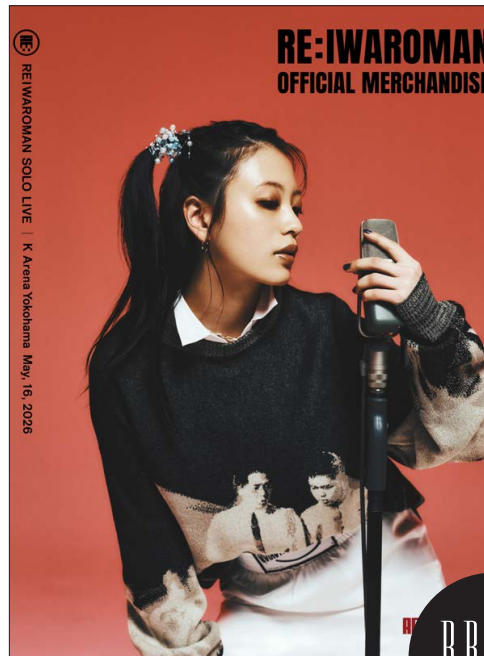

# Sodam Choi

BRAVO MODELS

Height 172 Bust 75 Waist 58 Hips 87 Shoe 23-23.5 Eyes brown Hair black

HILLSIDE TERRACE H-301 18-17 SARUGAKUCHO SHIBUYA TOKYO 150-0033 JAPAN  
PHONE 03.3463.9090 / FAX 03.3463.9901  
WWW.BRAVOMODELS.NET

# Sally Takahashi

高橋 彩里

BRAVO MODELS

Height 176 Bust 82 Waist 59 Hips 89 Shoe 26.0 Eyes Dk.Brown Hair Dk.Brown

HILLSIDE TERRACE H-301 18-17 SARUGAKUCHO SHIBUYA TOKYO 150-0033 JAPAN  
PHONE 03.3463.9090 / FAX 03.3463.9901  
WWW.BRAVOMODELS.NET

H A R A

BRAVO MODELS

Height 171 Bust 79 Waist 60 Hips 85 Shoe 25 Eyes dk.brown Hair blonde

HILLSIDE TERRACE H-301 18-17 SARUGAKUCHO SHIBUYA TOKYO 150-0033 JAPAN  
PHONE 03.3463.9090 / FAX 03.3463.9901  
WWW.BRAVOMODELS.NET

Kureha

紅巴

BRAVO MODELS

Height 163 Bust 81 Waist 58 Hips 78 Shoe 24.5 Eyes Dk. Brown Hair Black

HILLSIDE TERRACE H-301 18-17 SARUGAKUCHO SHIBUYA TOKYO 150-0033 JAPAN  
PHONE 03.3463.9090 / FAX 03.3463.9901  
WWW.BRAVOMODELS.NET